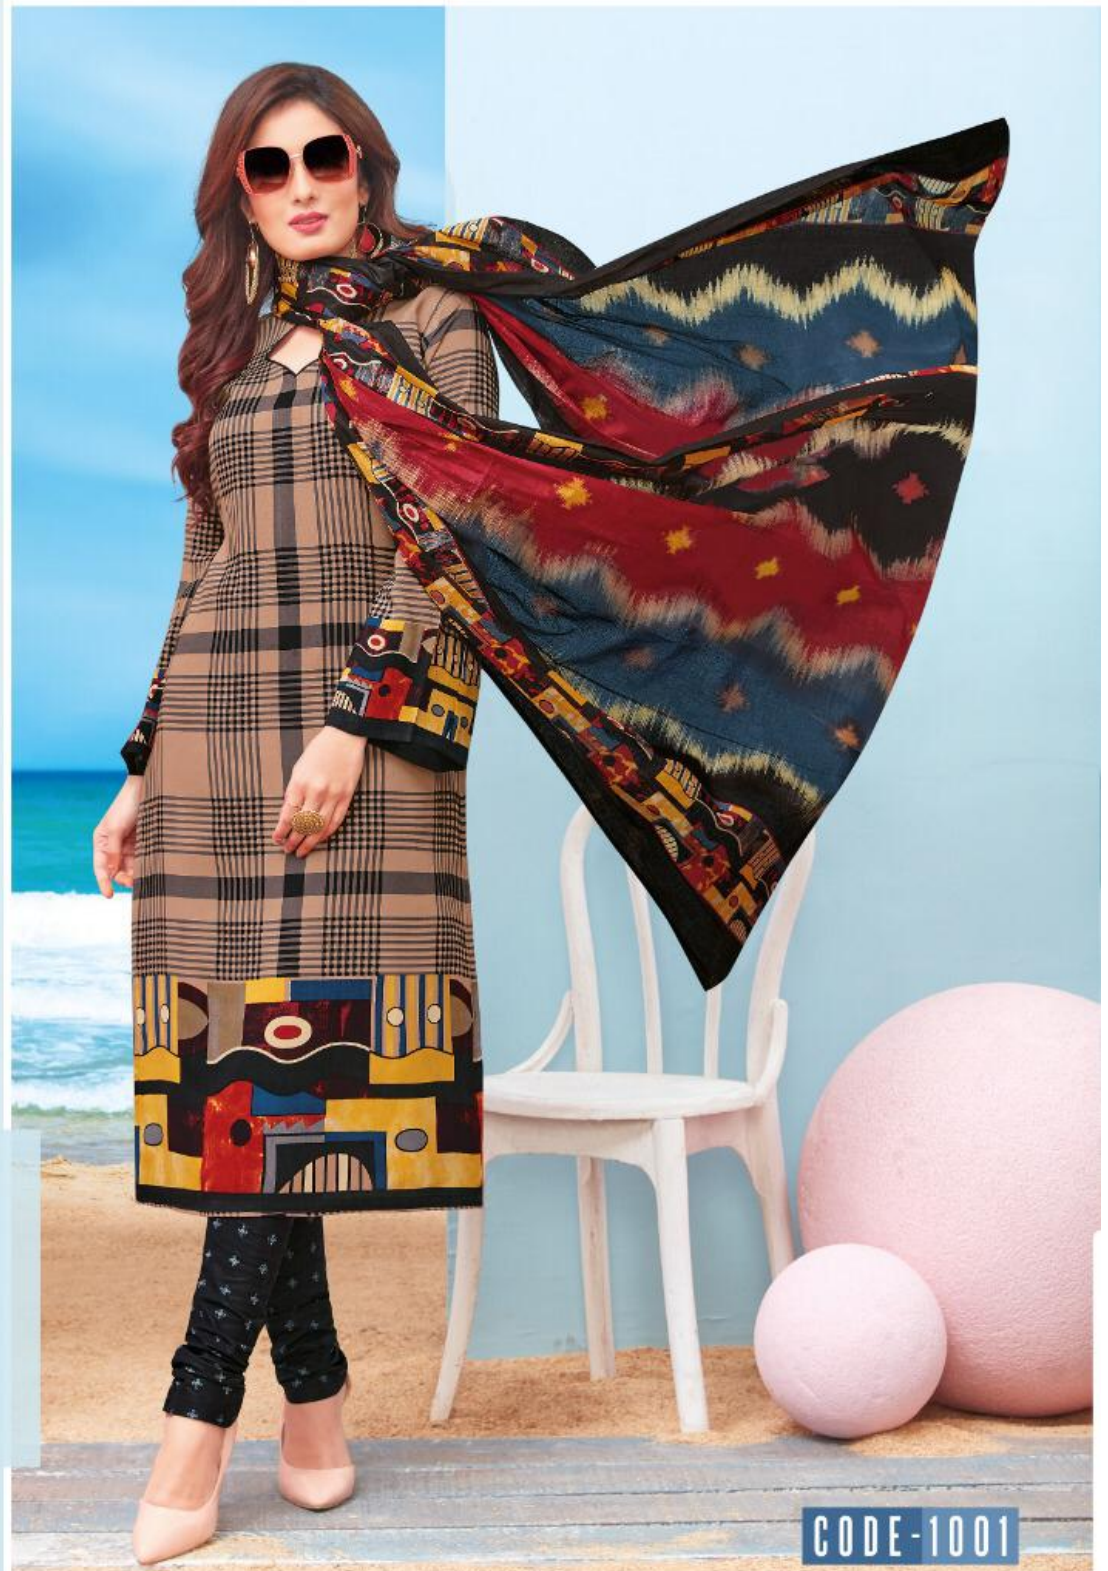

 **BALAJI**TM
Cotton
Designer Salwar Suit

Eliza

CODE-1004

LOOK

ADORABLE

IT IS CARING THAT SHE LOVINGLY GIVES THE
PASSION THAT SHE SHOWS THE BEAUTY
OF A WOMAN WIFE PASSING YEARS...

BALAJITM
Cotton
Designer Salwar Suit

Eliza

BALAJITM
Cotton
Designer Salwar Suit
Eliza

CODE-1001

STYLE
ADORABLE

IT IS CARING THAT SHE LOVINGLY GIVES THE
PASSION THAT SHE SHOWS THE BEAUTY
OF A WOMAN WITH PASSING YEARS...

BALAJITM
Cotton
Designer Salwar Suit

Eliza

LOOK

ADORABLE

CODE-1005

IT IS CARING THAT SHE LOVINGLY GIVES THE
PASSION THAT SHE SHOWS THE BEAUTY
OF A WOMAN WITH PASSING YEARS....

BALAJITM
Cotton
Designer Salwar Suit

Eliza

CODE-1004