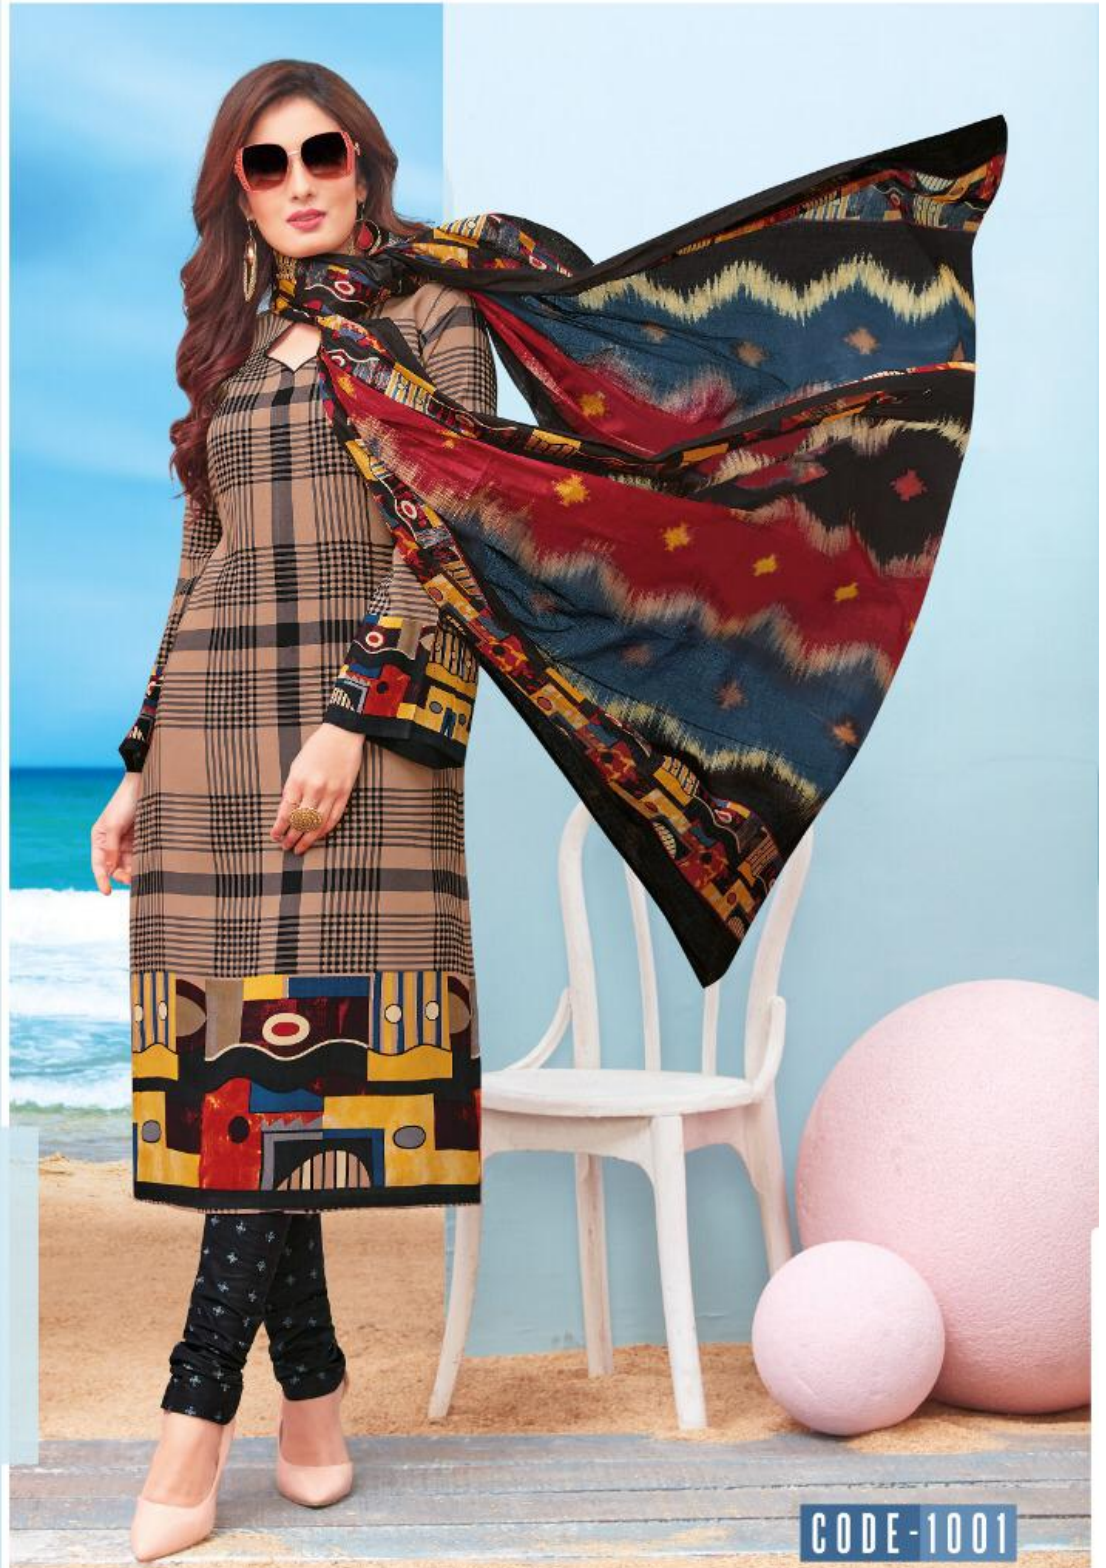

 **BALAJI**<sup>TM</sup>  
Cotton  
Designer Salwar Suit

Eliza

CODE-1004

LOOK  
**ADORABLE**

IT IS CARING THAT SHE LOVINGLY GIVES THE  
PASSION THAT SHE SHOWS THE BEAUTY  
OF A WOMAN WIFE PASSING YEARS...

  
**BALAJI**<sup>TM</sup>  
Cotton  
Designer Salwar Suit

Eliza

  
**BALAJI**<sup>TM</sup>  
Cotton  
Designer Salwar Suit

Eliza

CODE-1001

STYLE  
**ADORABLE**

IT IS CARING THAT SHE LOVINGLY GIVES THE  
PASSION THAT SHE SHOWS THE BEAUTY  
OF A WOMAN WITH PASSING YEARS...

  
**BALAJI**<sup>TM</sup>  
Cotton  
Designer Salwar Suit

Eliza

LOOK

**ADORABLE**

CODE-1005

IT IS CARING THAT SHE LOVINGLY GIVES THE  
PASSION THAT SHE SHOWS THE BEAUTY  
OF A WOMAN WITH PASSING YEARS....