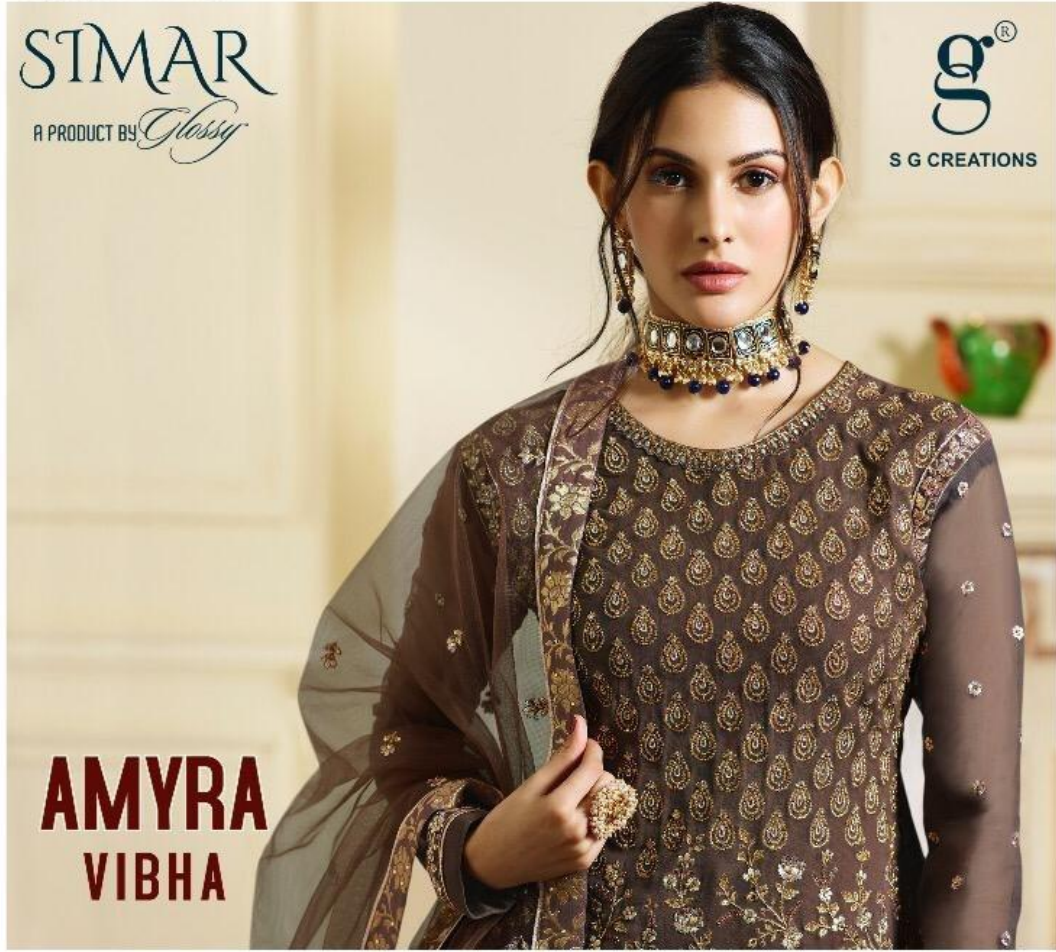

**D.NO.4054**

PRODUCT DETAILS

**STIMAR**  
A PRODUCT BY *Glossy*

**g<sup>®</sup>**  
S G CREATIONS

**AMYRA  
VIBHA**

DESIGN.NO	TOP	BOTTOM	DUPATTA	RATE
4050	PURE SATIN WITH EMBROIDERY AND SWAROVSKI WORK	PURE GEORGETTE WITH EMBROIDERY AND SWAROVSKI WORK	NET WITH EMBROIDERY AND PURE JAQUARD BORDERS	2595/-
4051	PURE SATIN WITH EMBROIDERY AND SWAROVSKI WORK	PURE GEORGETTE WITH EMBROIDERY AND SWAROVSKI WORK	NET WITH EMBROIDERY AND PURE JAQUARD BORDERS	2395/-
4052	PURE SATIN WITH EMBROIDERY AND SWAROVSKI WORK	PURE BANARASI JAQUARD BOTTOM	NET WITH EMBROIDERY AND PURE JAQUARD BORDERS	2245/-
4053	PURE SATIN WITH EMBROIDERY AND SWAROVSKI WORK	PURE GEORGETTE WITH EMBROIDERY AND SWAROVSKI WORK	NET WITH EMBROIDERY AND PURE JAQUARD BORDERS	2370/-
4054	PURE GEORGETTE WITH EMBROIDERY AND SWAROVSKI WORK	PURE GEORGETTE WITH EMBROIDERY AND SWAROVSKI WORK	NET WITH EMBROIDERY AND PURE JAQUARD BORDERS	2370/-