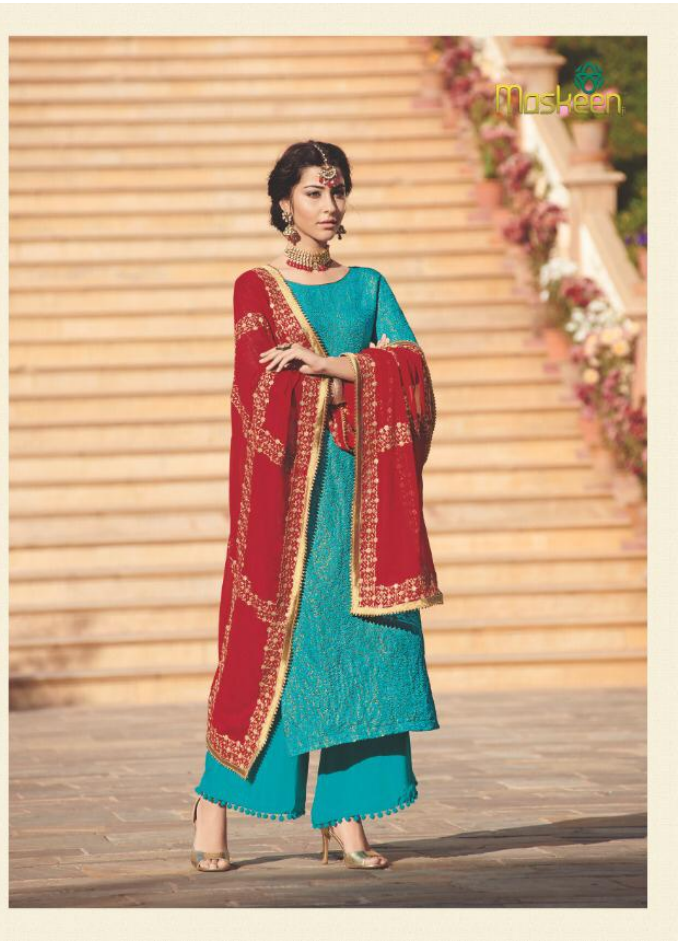

ENIGMATIC

clothes transform your body,
language and attitude.

Maskeen

6801

6802

6803

6804

D.NO.	RATE	TOP FAB	+CUT	INNER	+CUT	BOTTAM	+CUT	DUPATTA+ CUT
6801	2695	VISCOS JACQUARD	5MTR	SANTOON	3MTR	SANTOON	2.5MTR	2.25 MTR
6802	2230	BROCADE JACQUARD	3.5MTR	SANTOON	4.5MTR	BROCADE JACQUARD	—	2.25 MTR
		TOP +BOTTAM FABRIC WITH BIG PANNA						
6803	2695	VISCOS JACQUARD	5MTR	SANTOON	3MTR	SANTOON	2.5MTR	2.25 MTR
6804	1840	BROCADE JACQUARD	3MTR	SANTOON	2.5MTR	SANTOON	2.5MTR	2.25 MTR