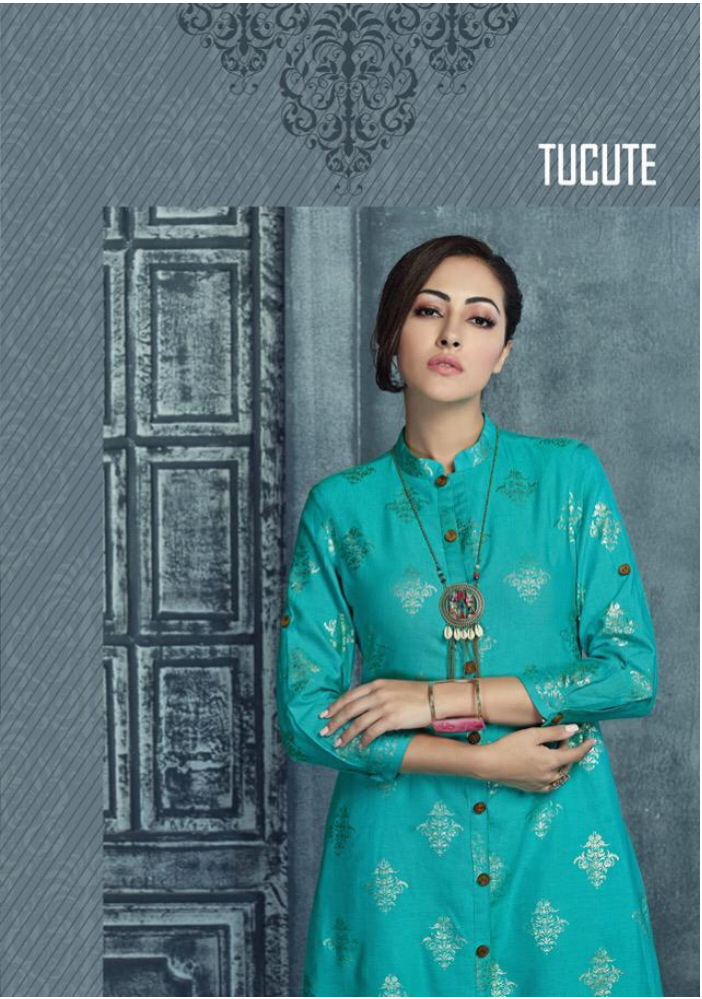

TC 419

TUCUTE

TUCUTE

Design No.	PROUDUCT NAME	Rate
TC-414	TUCUTE	695/-
TC-415	TUCUTE	695/-
TC-416	TUCUTE	695/-
TC-417	TUCUTE	695/-
TC-418	TUCUTE	695/-
TC-419	TUCUTE	695/-

(FULLY STITCHED)

FEBRIC

TOP

= RAYON FLEX FOIL PRINT