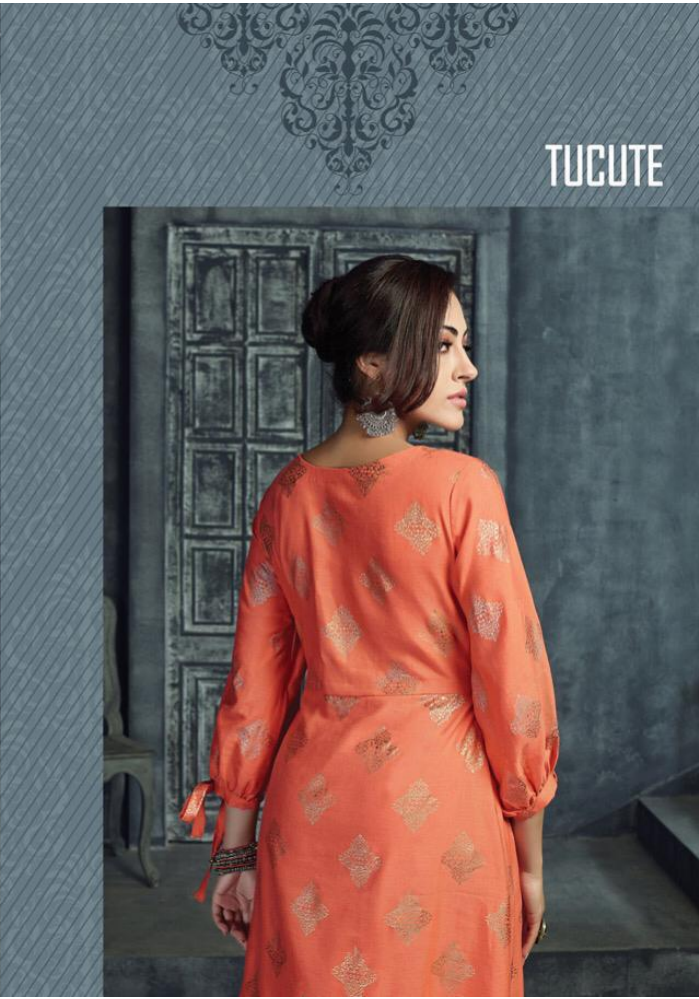

TC 417

TC 419

TUCUTE