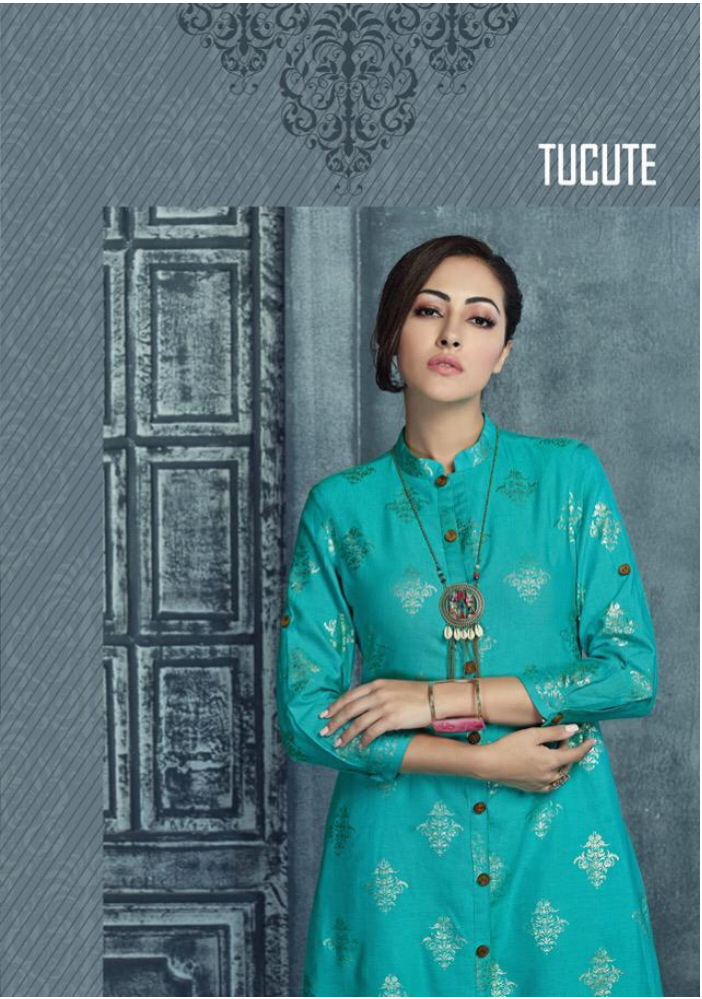

*“Discover & polish
Royalty in you,
with our exceptional
habiliments...”*

TC 419

TUCUTE

TUCUTE

Design No.	PROUDUCT NAME	Rate
TC-414	TUCUTE	695/-
TC-415	TUCUTE	695/-
TC-416	TUCUTE	695/-
TC-417	TUCUTE	695/-
TC-418	TUCUTE	695/-
TC-419	TUCUTE	695/-

(FULLY STITCHED)

FEBRIC

TOP

= RAYON FLEX FOIL PRINT

SIZE: -M, L, XL,XXL

TOTAL SUITS: 06 FULL SET AMOUNT : 4170/- AVG. AMOUNT 695/-

TUCUTE
Product by
KAMA
TRENDS PVT. LTD.

TUCUTE