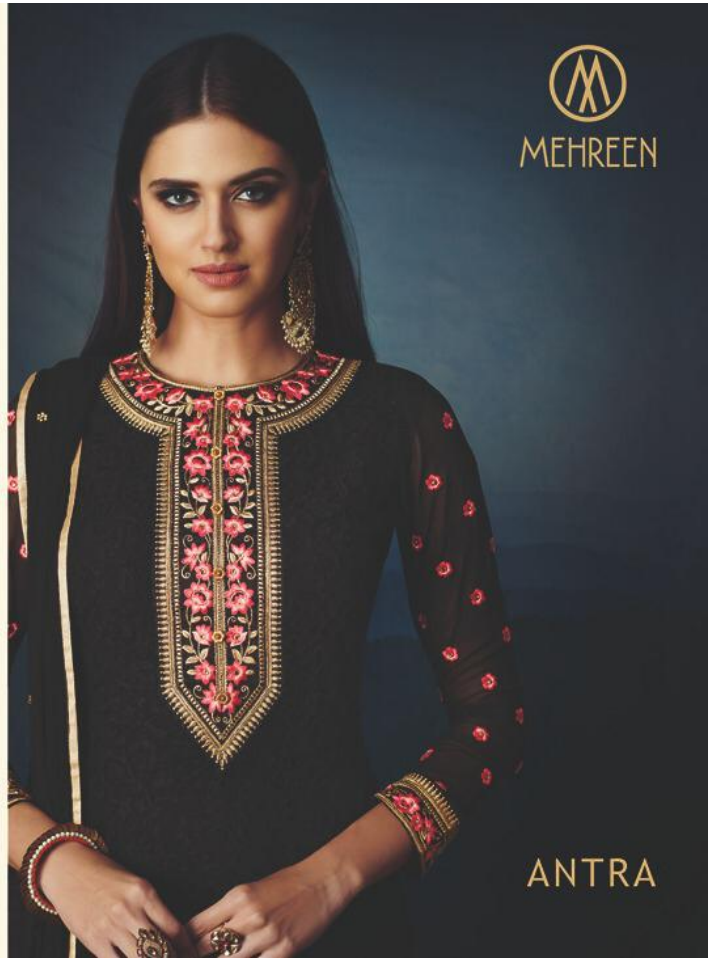

MEHREEN

MEHREEN

ANTRA