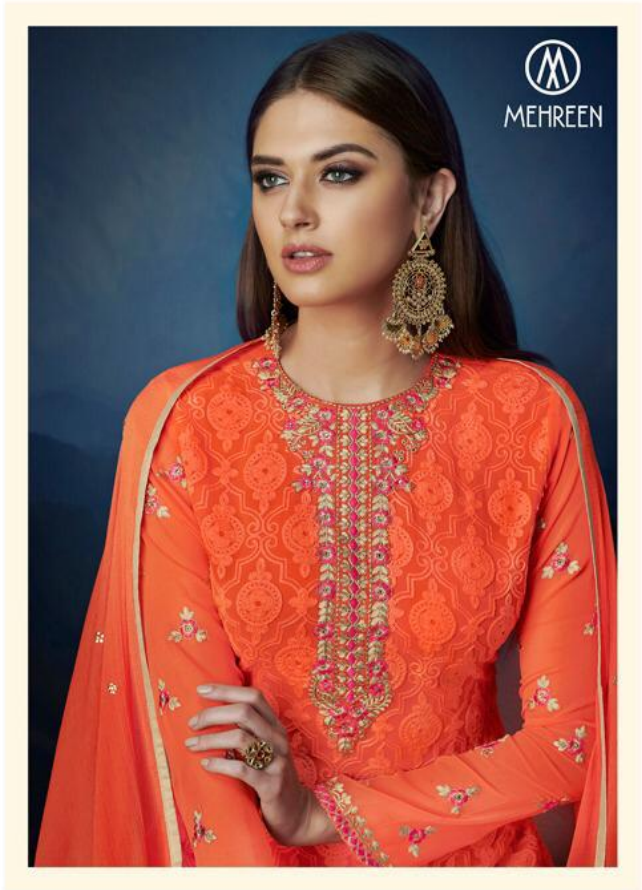

TOP - ORANGE
GEORGETTE WITH
AARI WORK

INNER AND BOTTOM -
ORANGE SANTOON

DUPATTA - CHIFFON

D. NO: 114

MEHREEN