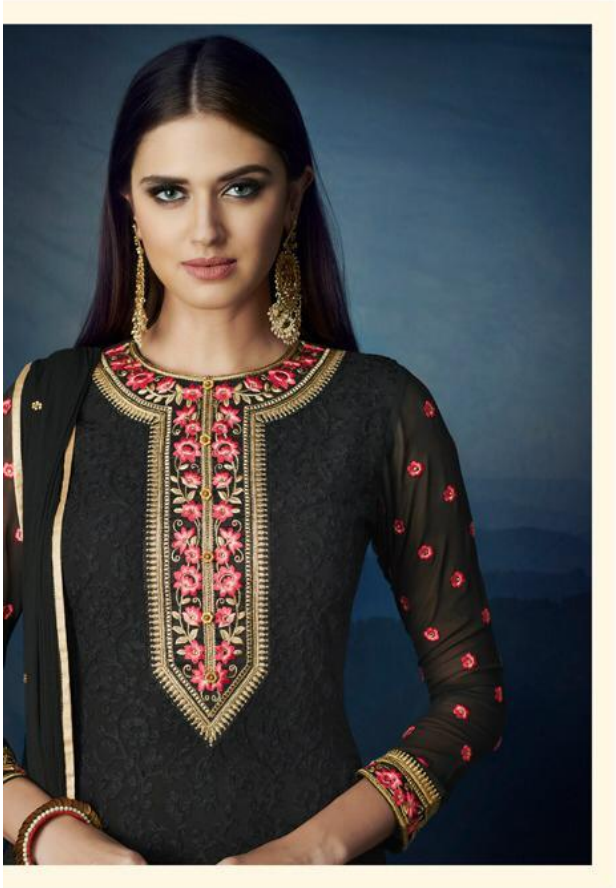

MEHREEN

MEHREEN

ANTRA

TOP - COFFEE
GEORGETTE WITH
AARI WORK

INNER AND BOTTOM -
COFFEE SANTOON

DUPATTA - CHIFFON

D. NO: 113

MEHREEN