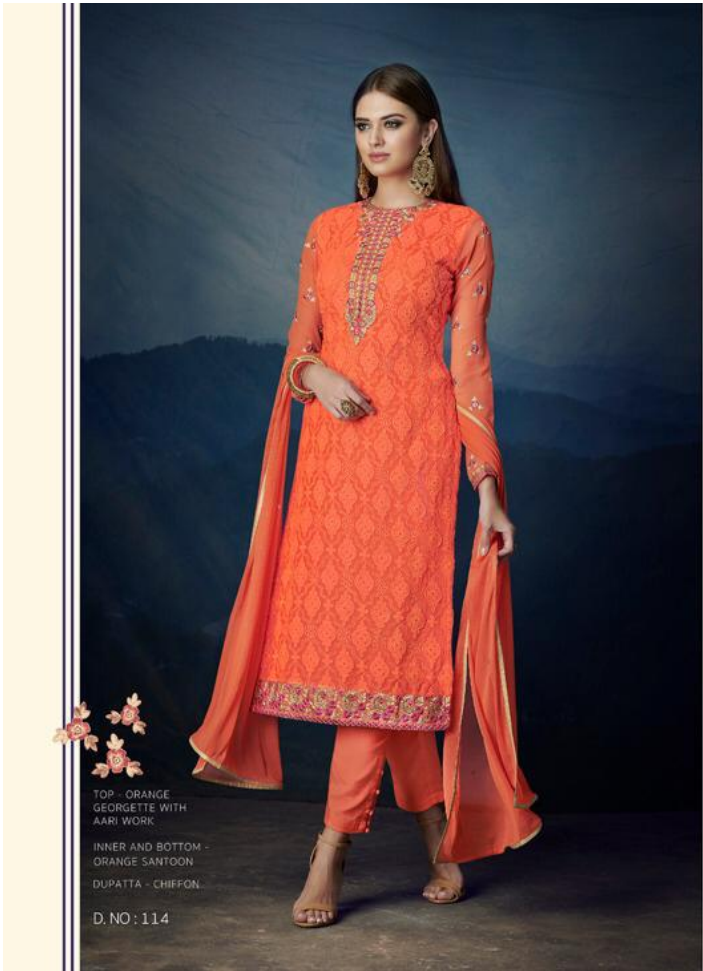

TOP - ORANGE
GEORGETTE WITH
AARI WORK

INNER AND BOTTOM -
ORANGE SANTOON

DUPATTA - CHIFFON

D. NO: 114