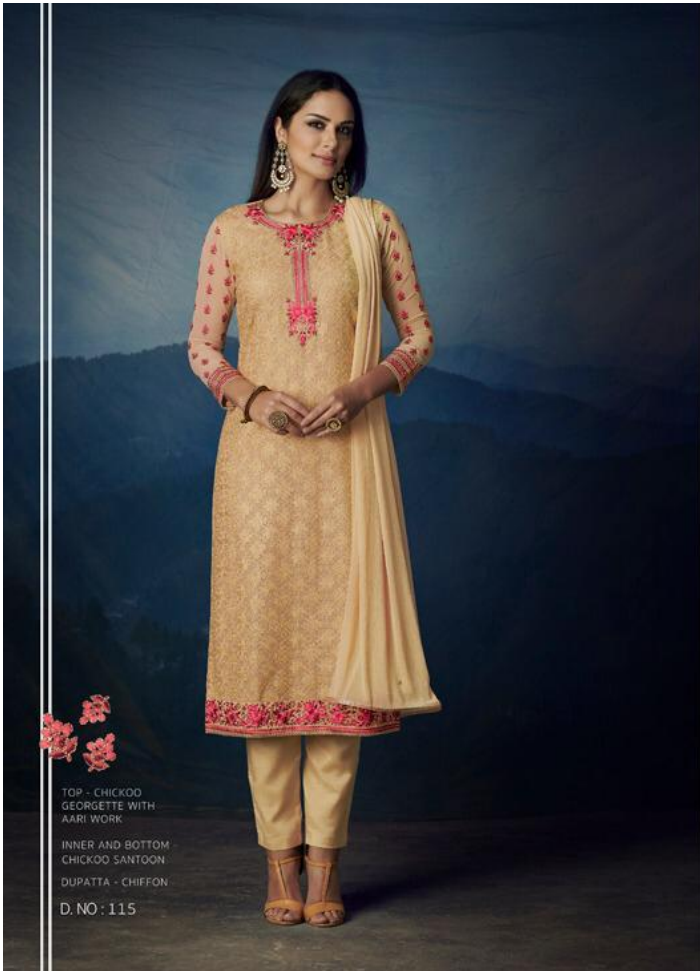

TOP - CHICKOO
GEORGETTE WITH
AARI WORK

INNER AND BOTTOM
CHICKOO SANTOON

DUPATTA - CHIFFON

D. NO : 115