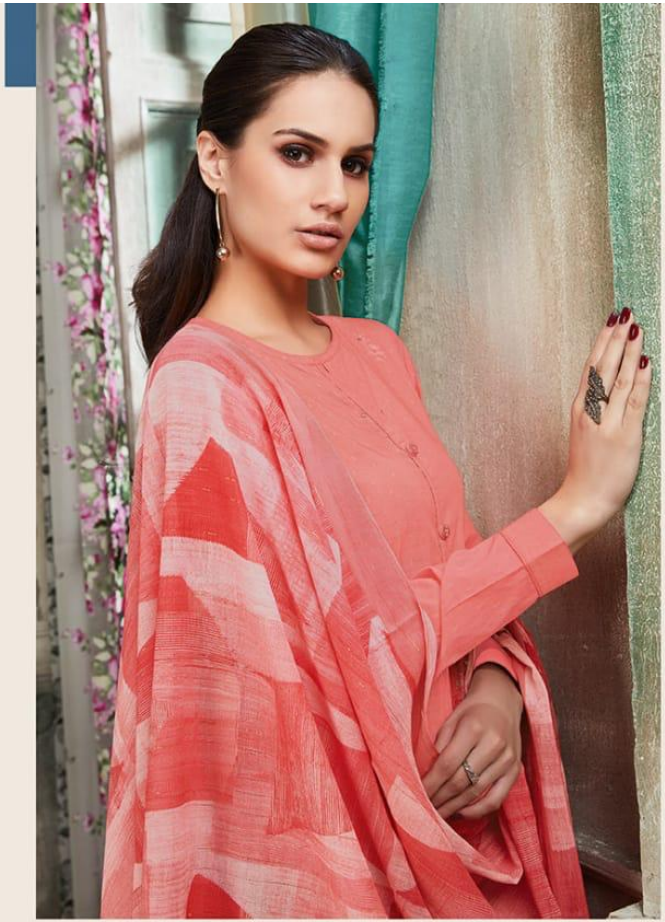

EXCLUSIVE PATTERN / 665