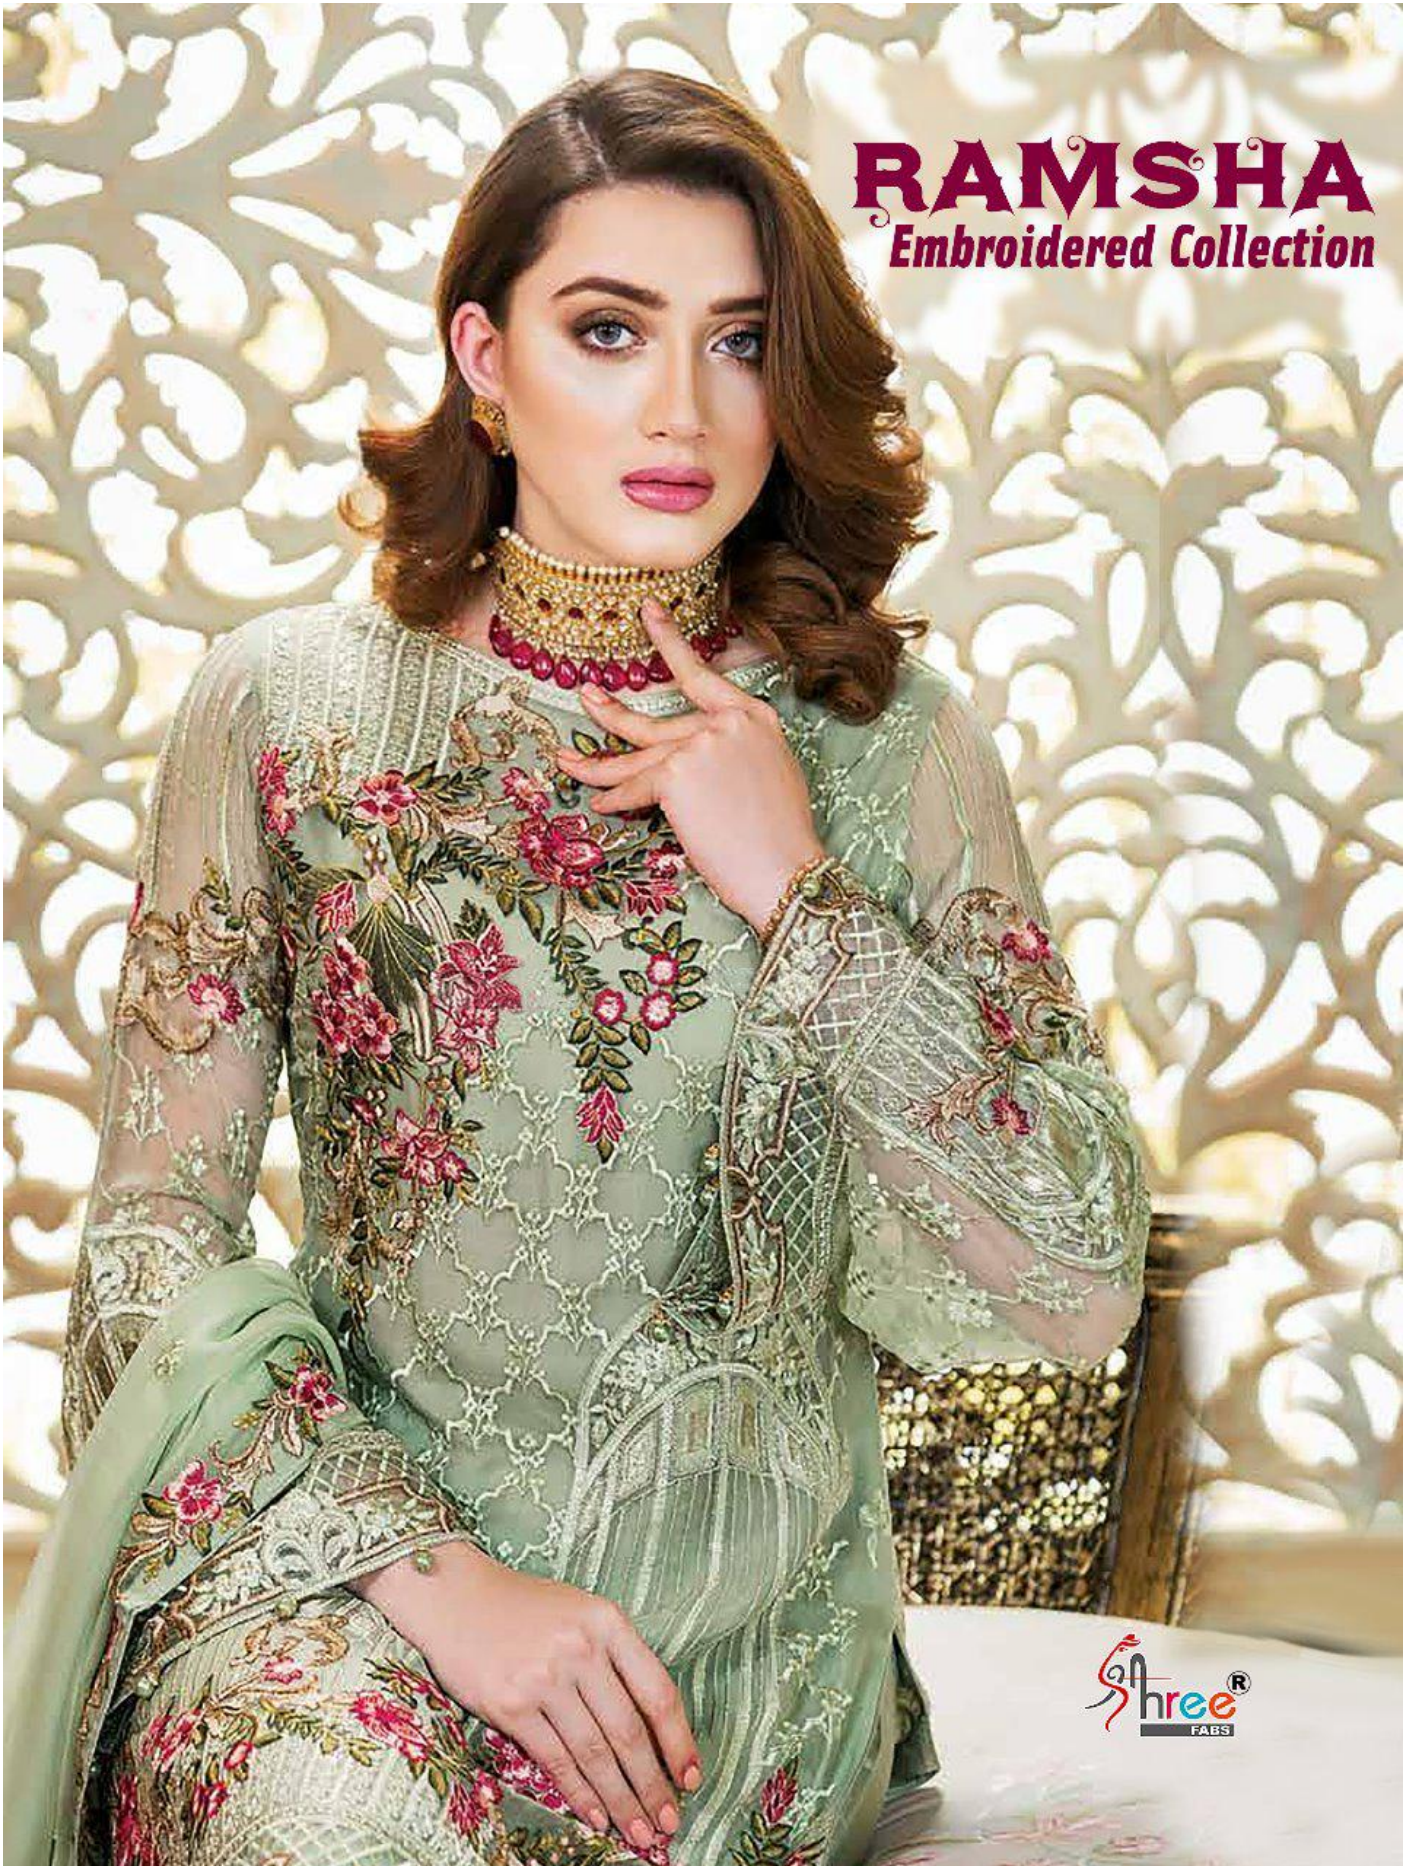

RAMSHA

Embroidered Collection

Shree®
FAB