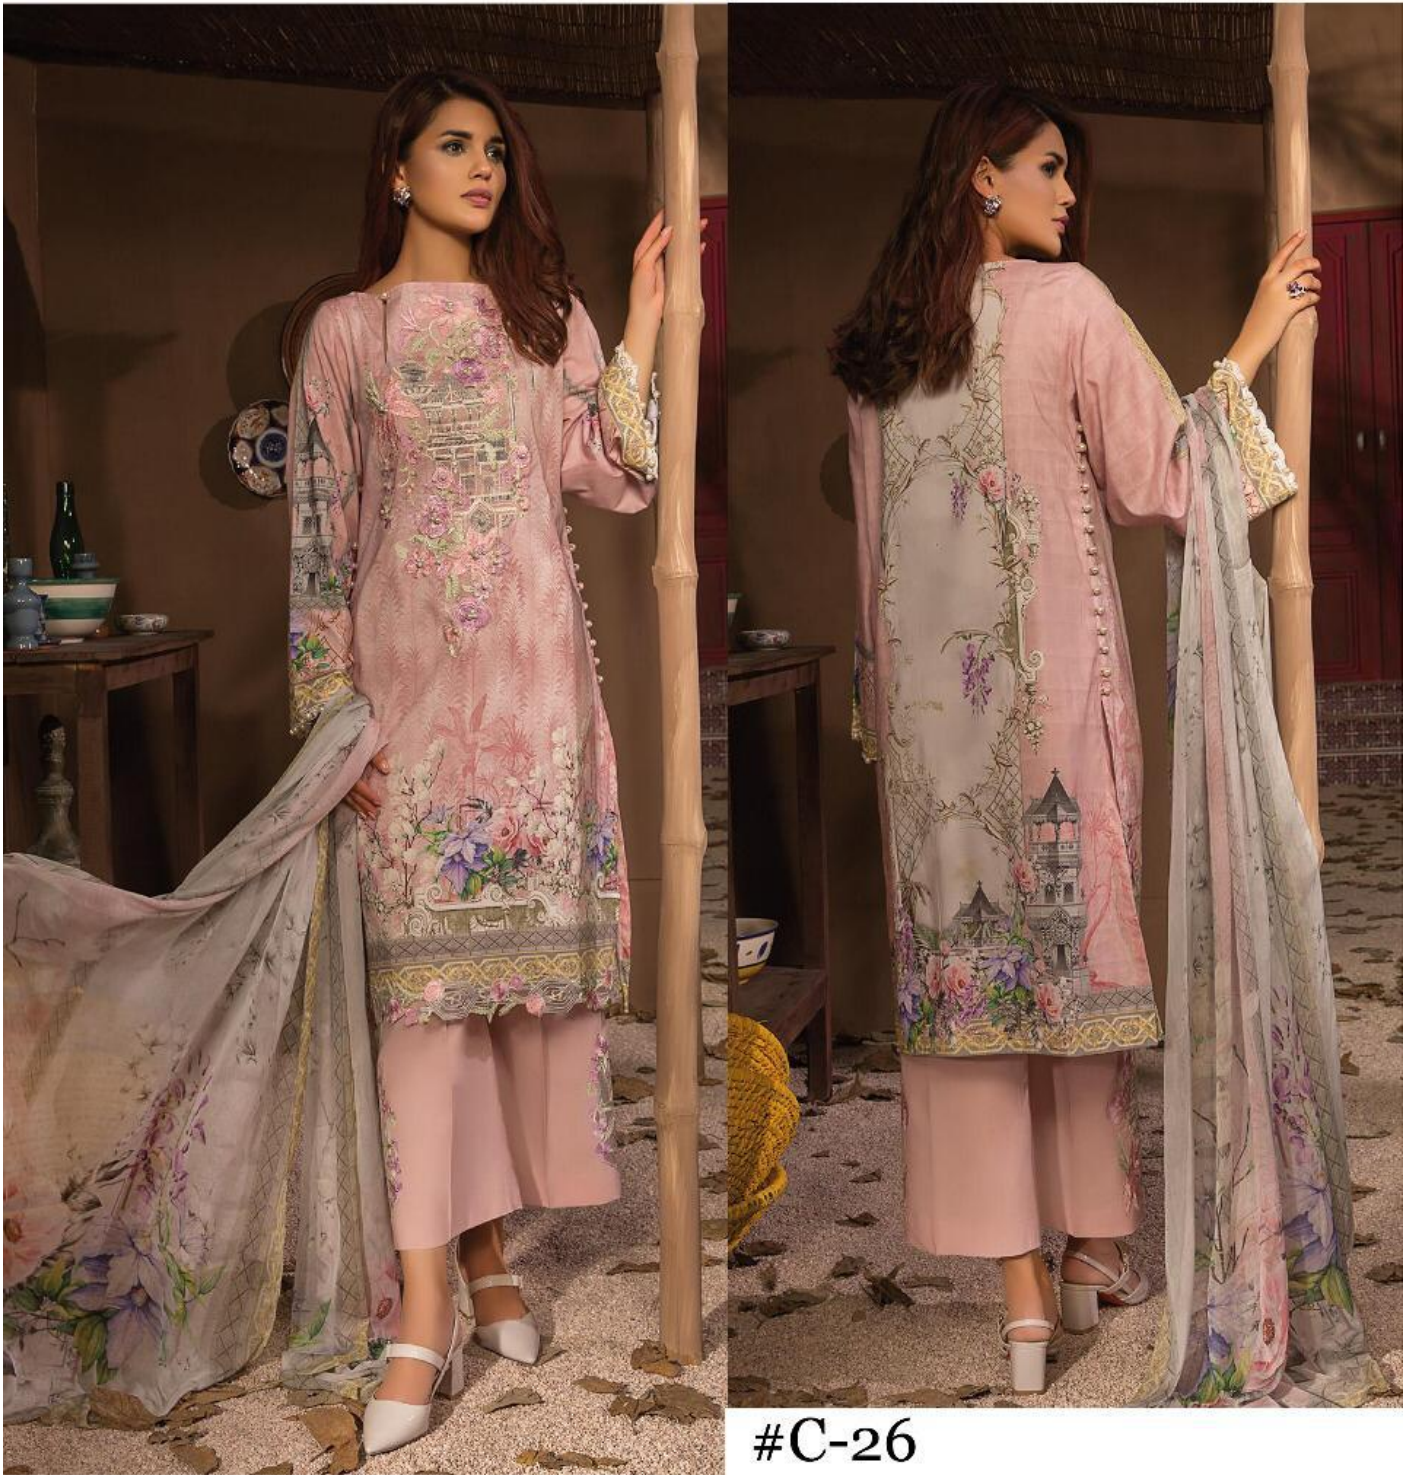

Luxury Lawn Embroidered Collection

By CS

HOME LAUNDERING RECOMMENDED
DO NOT USE ANY KIND OF BLEACH OR STAIN
REMOVING CHEMICAL

#C-26

TOP-LUXURY LAWN DIGITAL PRINT
WITH HEAVY EMBROIDERY
DUPPATA - PURE SILK WITH DIGITAL PRINT
BOTTOM - VISCOSE LAWN WITH
HEAVY EMBROIDERY

luxurysilkbycs