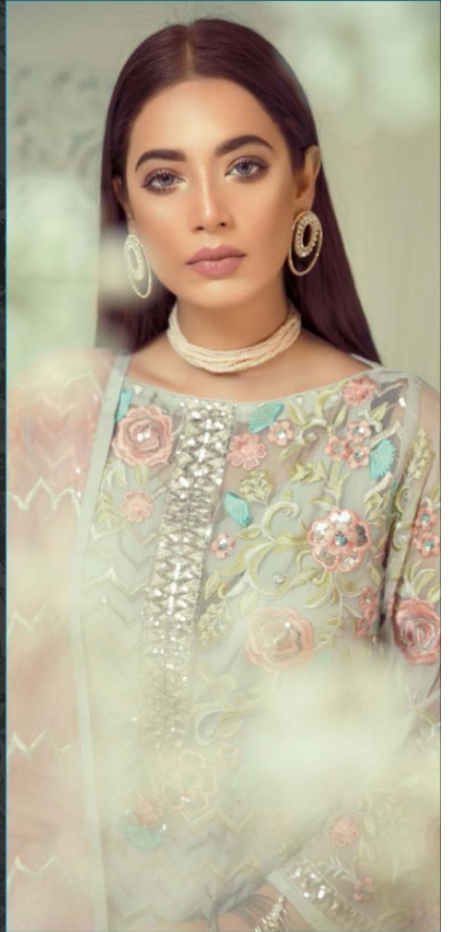

RINAZ
FASHION

Jazmín VOL-2

RINAZ
FASHION

Jazmín VOL-2

ROYAL
Sapphire

AQUA
Shine

VANILLA
Sky

EL-01

EL-06

EL-03

EL-04

EL-07

EL-05

PEACH
Pride

D.NO.	TOP	BOTTOM	INNER	DUPATTA
EL-01	FOX JORJET WITH HEAVY EMBROIDERY	HEAVY SHANTUN	HEAVY SHANTUN	NAZNIN WITH HEAVY EMBROIDERY
EL-02	FOX JORJET WITH HEAVY EMBROIDERY	HEAVY SHANTUN	HEAVY SHANTUN	NAZNIN WITH HEAVY EMBROIDERY
EL-03	FOX JORJET WITH HEAVY EMBROIDERY	HEAVY SHANTUN	HEAVY SHANTUN	NAZNIN WITH HEAVY EMBROIDERY
EL-04	FOX JORJET WITH HEAVY EMBROIDERY	HEAVY SHANTUN	HEAVY SHANTUN	NAZNIN WITH HEAVY EMBROIDERY
EL-05	FOX JORJET WITH HEAVY EMBROIDERY	HEAVY SHANTUN	HEAVY SHANTUN	NAZNIN WITH HEAVY EMBROIDERY
EL-06	FOX JORJET WITH HEAVY EMBROIDERY	HEAVY SHANTUN	HEAVY SHANTUN	NAZNIN WITH HEAVY EMBROIDERY
EL-07	FOX JORJET WITH HEAVY EMBROIDERY	HEAVY SHANTUN	HEAVY SHANTUN	NAZNIN WITH HEAVY EMBROIDERY