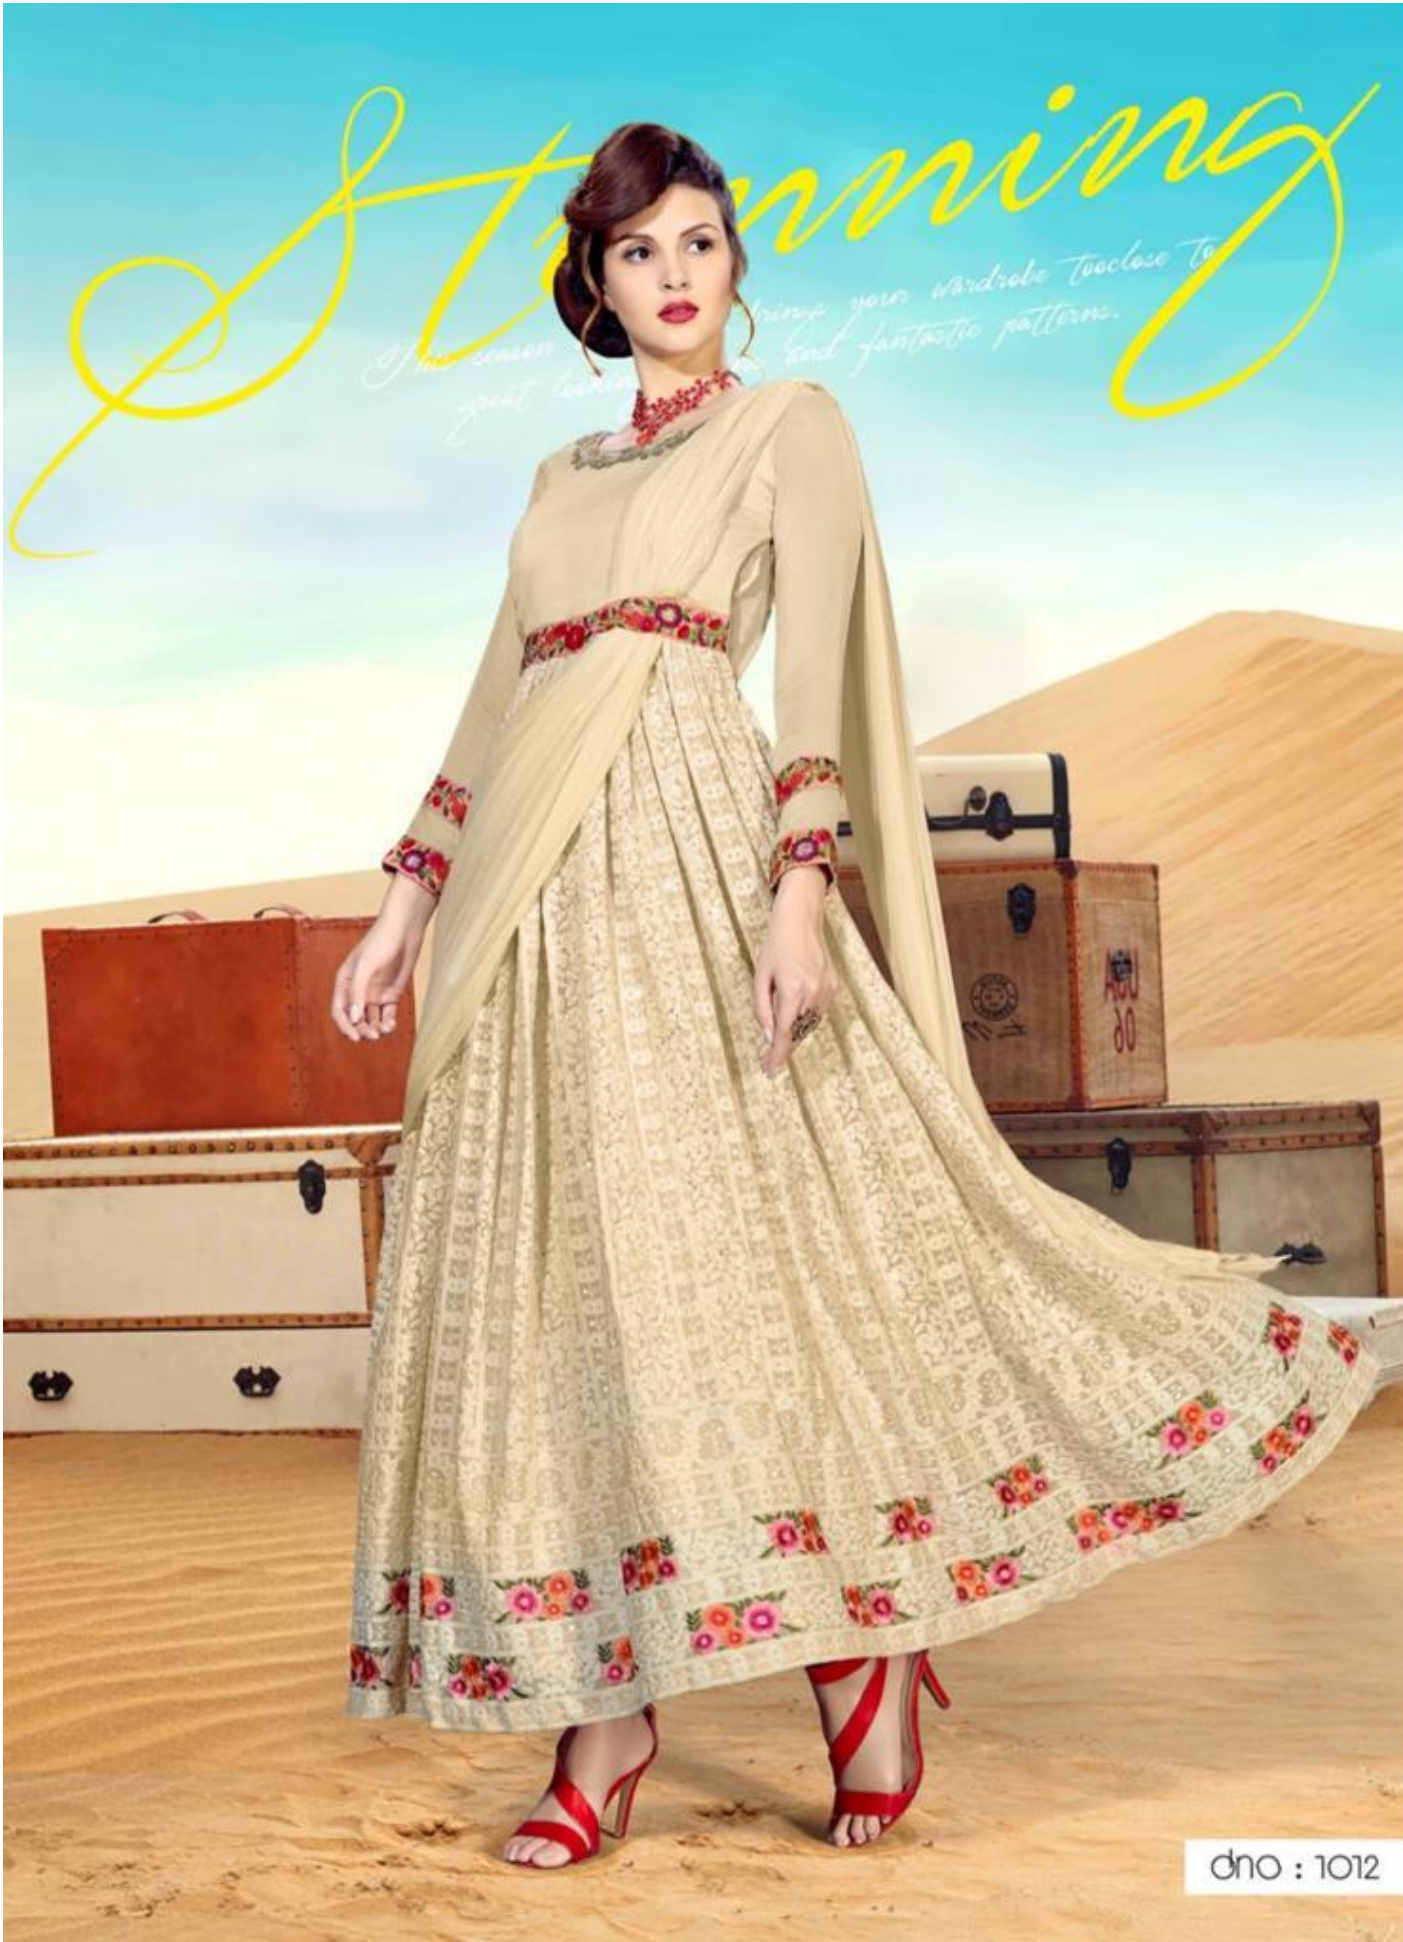

dno : 1011

Spring

This season brings your wardrobe too close to great looks and fantastic patterns.

dno : 1012

SIM

PRICE LIST

DESIGN.NO	FABRIC DETAILS	RATE
1001	SCUT: SATIN WITH NET FLIERS ,TOK : SATIN WITH HAND PETCH	2350/-
1002	SCUT: SILK SATIN,YOK: NEW WITH EMBROIDERY WITH HAND WORK NECK.	3120/-
1003	SCUT:PURE MODAL SATIN,YOK-PURE UPPADA SILK WITH WORK & BACK HAND PETCH	2530/-
1004	VELVET EMBROIDERY THREAD WORK WITH HAND WORK LACE	3940/-
1005	SCUT:ORGENJA EMBROIDERY WORK,YOK-MODAL SATIN WITH PAREL HAND WORK.	3350/-
1006	SCUT:PURE UPPADA SILK WITH EMBROIDERY WORK,YOK:PURE UPPADA SILK WITH HAND WORK PETCH	3120/-
1007	SCUT:SATIN SHADED,YOK-SATIN WITH NET WITH HAND WORK PETCH	2060/-
1008	SCUT:PURE UPPADA SILK WITH WORK,YOK:PURE UPPADA SILK PLAIN WITH HAND WORK PETCH	2880/-
1010	SILK FABRICS & NET DUPPATA WITH HAND WORK PETCH	2350/-
1011	SCUBA WITH FOIL WORK & HANDWORK PETCH	3000/-
1012	SCUT: PURE GEORGET WITH LUKHNAVI WORK,YOK:PURE GEORGETE WITH NECK HAND WORK	3470/-
1013	SCUT & YOK : IMMORTED NET WORK WITH SATIN FOIL DUPATTA WUTH HAND WORK PETCH.	3705/-