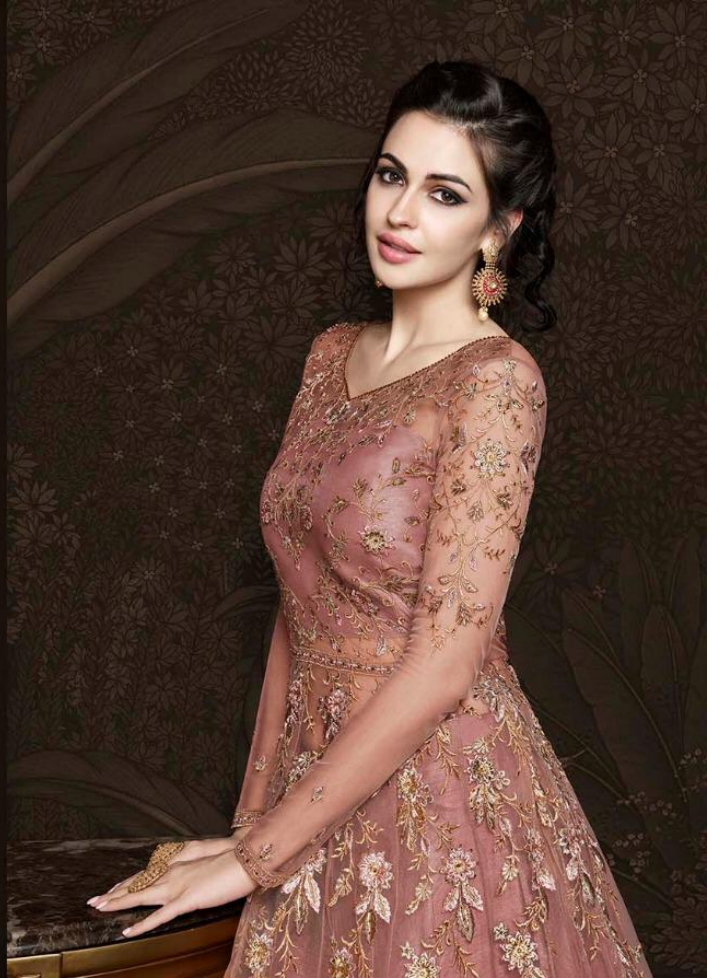

Total Design 7 Pcs

Average Rate :3780/-

Total Amount : 26,460/-

RAAZI™
SAB DIL RAAZI

10017

RAAZI™
BY RAJESH KUMAR

10016

RAAZI™
FASHION