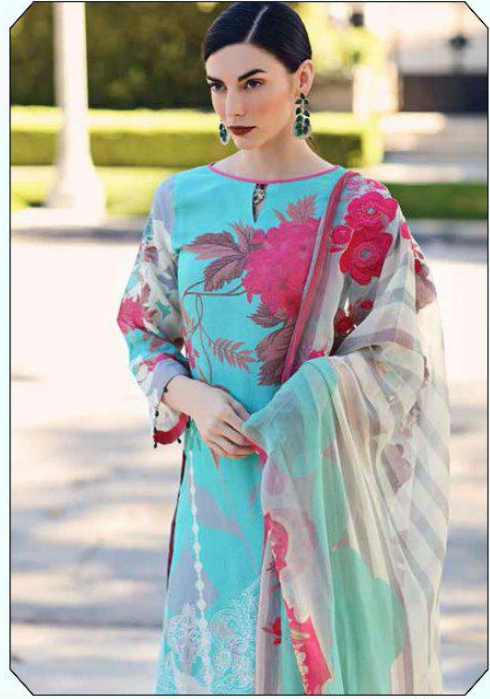

3107

**CHARIZMA
KARANDI**
V01-1