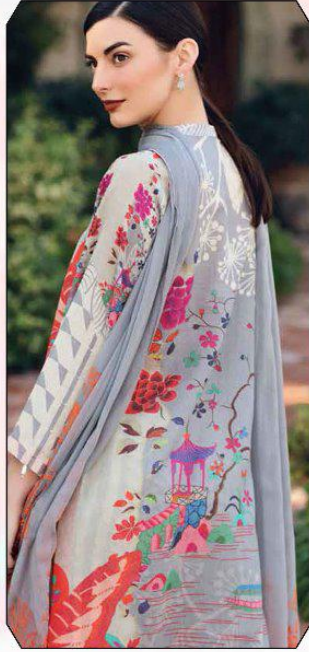

# CHARIZMA KARANDI VOL-1

<b>D.NO.</b>	<b>TOP</b>	<b>BOTTOM</b>	<b>DUPATTA</b>	<b>RATE</b>
3101	<b>CAMBRIC COTTON PRINT (WITH EMBROIDERY)</b>	<b>SEMI LAWN</b>	<b>CHIFFON PRINTED</b>	<b>671.00</b>
3102	<b>CAMBRIC COTTON PRINT (WITH EMBROIDERY)</b>	<b>SEMI LAWN</b>	<b>NAZMEEN (WITH HEAVY WMBROIDERY)</b>	<b>740.00</b>
3103	<b>CAMBRIC COTTON PRINT (WITH EMBROIDERY)</b>	<b>SEMI LAWN</b>	<b>NAZMEEN (WITH HEAVY WMBROIDERY)</b>	<b>885.00</b>
3104	<b>CAMBRIC COTTON PRINT (WITH EMBROIDERY)</b>	<b>SEMI LAWN</b>	<b>NAZMEEN (WITH HEAVY WMBROIDERY)</b>	<b>780.00</b>
3105	<b>CAMBRIC COTTON PRINT (WITH EMBROIDERY)</b>	<b>SEMI LAWN (PRINT)</b>	<b>NAZMEEN (WITH HEAVY WMBROIDERY)</b>	<b>720.00</b>
3106	<b>CAMBRIC COTTON PRINT (WITH EMBROIDERY)</b>	<b>SEMI LAWN</b>	<b>CHIFFON PRINTED (WITH WORK)</b>	<b>799.00</b>
3107	<b>CAMBRIC COTTON PRINT (WITH EMBROIDERY)</b>	<b>SEMI LAWN</b>	<b>CHIFFON PRINTED</b>	<b>585.00</b>
3108	<b>CAMBRIC COTTON PRINT (WITH EMBROIDERY)</b>	<b>SEMI LAWN (PRINT)</b>	<b>NAZMEEN (WITH HEAVY WMBROIDERY)</b>	<b>820.00</b>

3104

3105

3106

3108

**CHARIZMA  
KARANDI  
VOL-1**

3105

  
**CHARIZMA  
KARANDI**  
VOI-1

3103