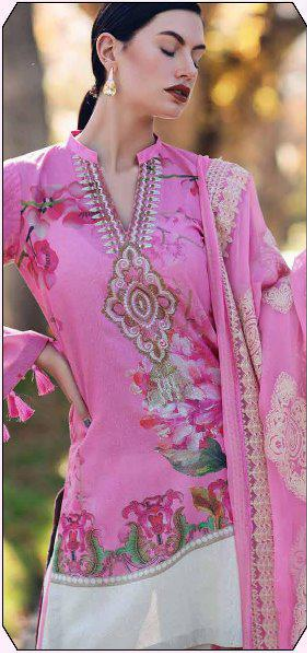

# CHARIZMA KARANDI VOL-1

<b>D.NO.</b>	<b>TOP</b>	<b>BOTTOM</b>	<b>DUPATTA</b>	<b>RATE</b>
3101	<b>CAMBRIC COTTON PRINT (WITH EMBROIDERY)</b>	<b>SEMI LAWN</b>	<b>CHIFFON PRINTED</b>	<b>671.00</b>
3102	<b>CAMBRIC COTTON PRINT (WITH EMBROIDERY)</b>	<b>SEMI LAWN</b>	<b>NAZMEEN (WITH HEAVY WMBROIDERY)</b>	<b>740.00</b>
3103	<b>CAMBRIC COTTON PRINT (WITH EMBROIDERY)</b>	<b>SEMI LAWN</b>	<b>NAZMEEN (WITH HEAVY WMBROIDERY)</b>	<b>885.00</b>
3104	<b>CAMBRIC COTTON PRINT (WITH EMBROIDERY)</b>	<b>SEMI LAWN</b>	<b>NAZMEEN (WITH HEAVY WMBROIDERY)</b>	<b>780.00</b>
3105	<b>CAMBRIC COTTON PRINT (WITH EMBROIDERY)</b>	<b>SEMI LAWN (PRINT)</b>	<b>NAZMEEN (WITH HEAVY WMBROIDERY)</b>	<b>720.00</b>
3106	<b>CAMBRIC COTTON PRINT (WITH EMBROIDERY)</b>	<b>SEMI LAWN</b>	<b>CHIFFON PRINTED (WITH WORK)</b>	<b>799.00</b>
3107	<b>CAMBRIC COTTON PRINT (WITH EMBROIDERY)</b>	<b>SEMI LAWN</b>	<b>CHIFFON PRINTED</b>	<b>585.00</b>
3108	<b>CAMBRIC COTTON PRINT (WITH EMBROIDERY)</b>	<b>SEMI LAWN (PRINT)</b>	<b>NAZMEEN (WITH HEAVY WMBROIDERY)</b>	<b>820.00</b>

3104

3105

3106

3108

**CHARIZMA  
KARANDI  
VOL-1**

3105

  
**CHARIZMA  
KARANDI**  
VOI-1

3103