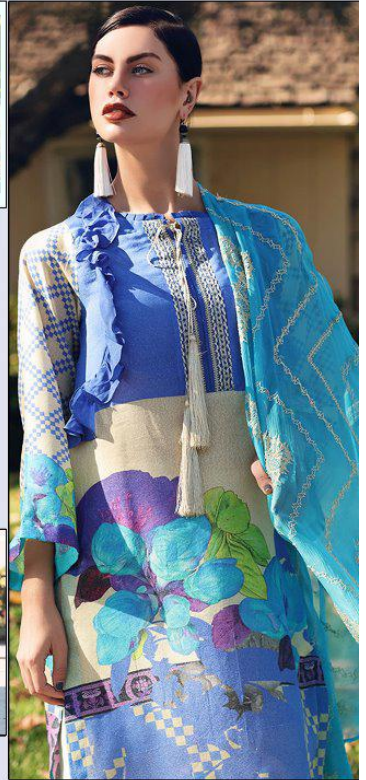

**CHARIZMA
KARANDI
VOL-1**