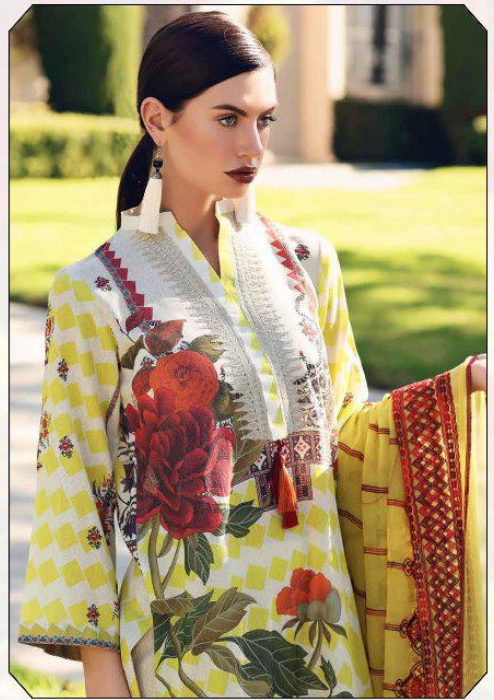

3104

**CHARIZMA
KARANDI**
VOL-1