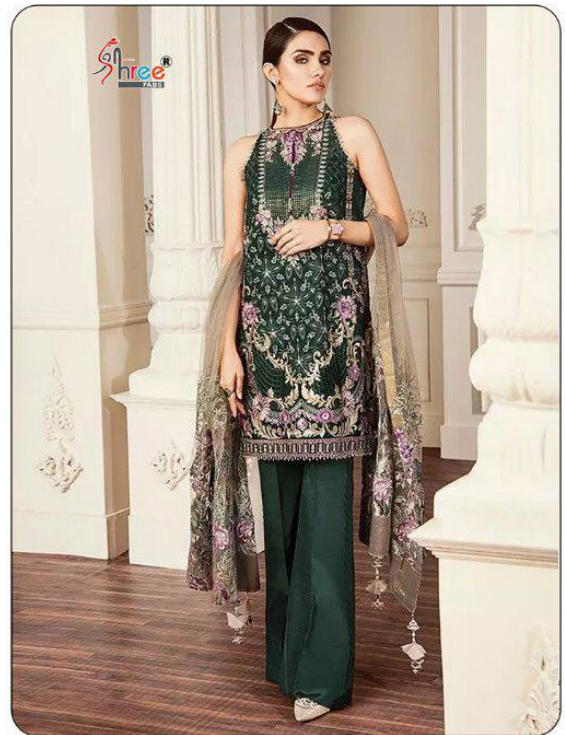

HEAVY EMBROIDERY IN ALL PIECES

RATE :- 1199+GST

Thank's For Your Support

7038

IZNIK
EMBROIDERED COLLECTION
VOL.3

Shree®

7037

IZNIK
EMBROIDERED COLLECTION
VOL-3