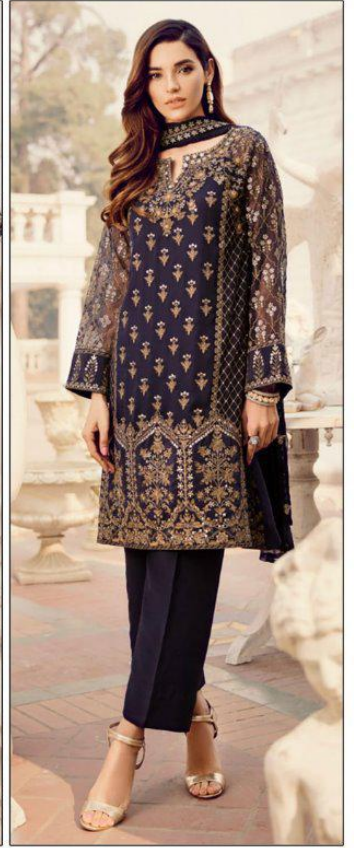

HEAVY EMBROIDERY IN ALL PIECES

RATE :- 1199+GST

Thank's For Your Support

7038

IZNIK
EMBROIDERED COLLECTION
VOL.3

Shree®

7037

IZNIK
EMBROIDERED COLLECTION
VOL-3