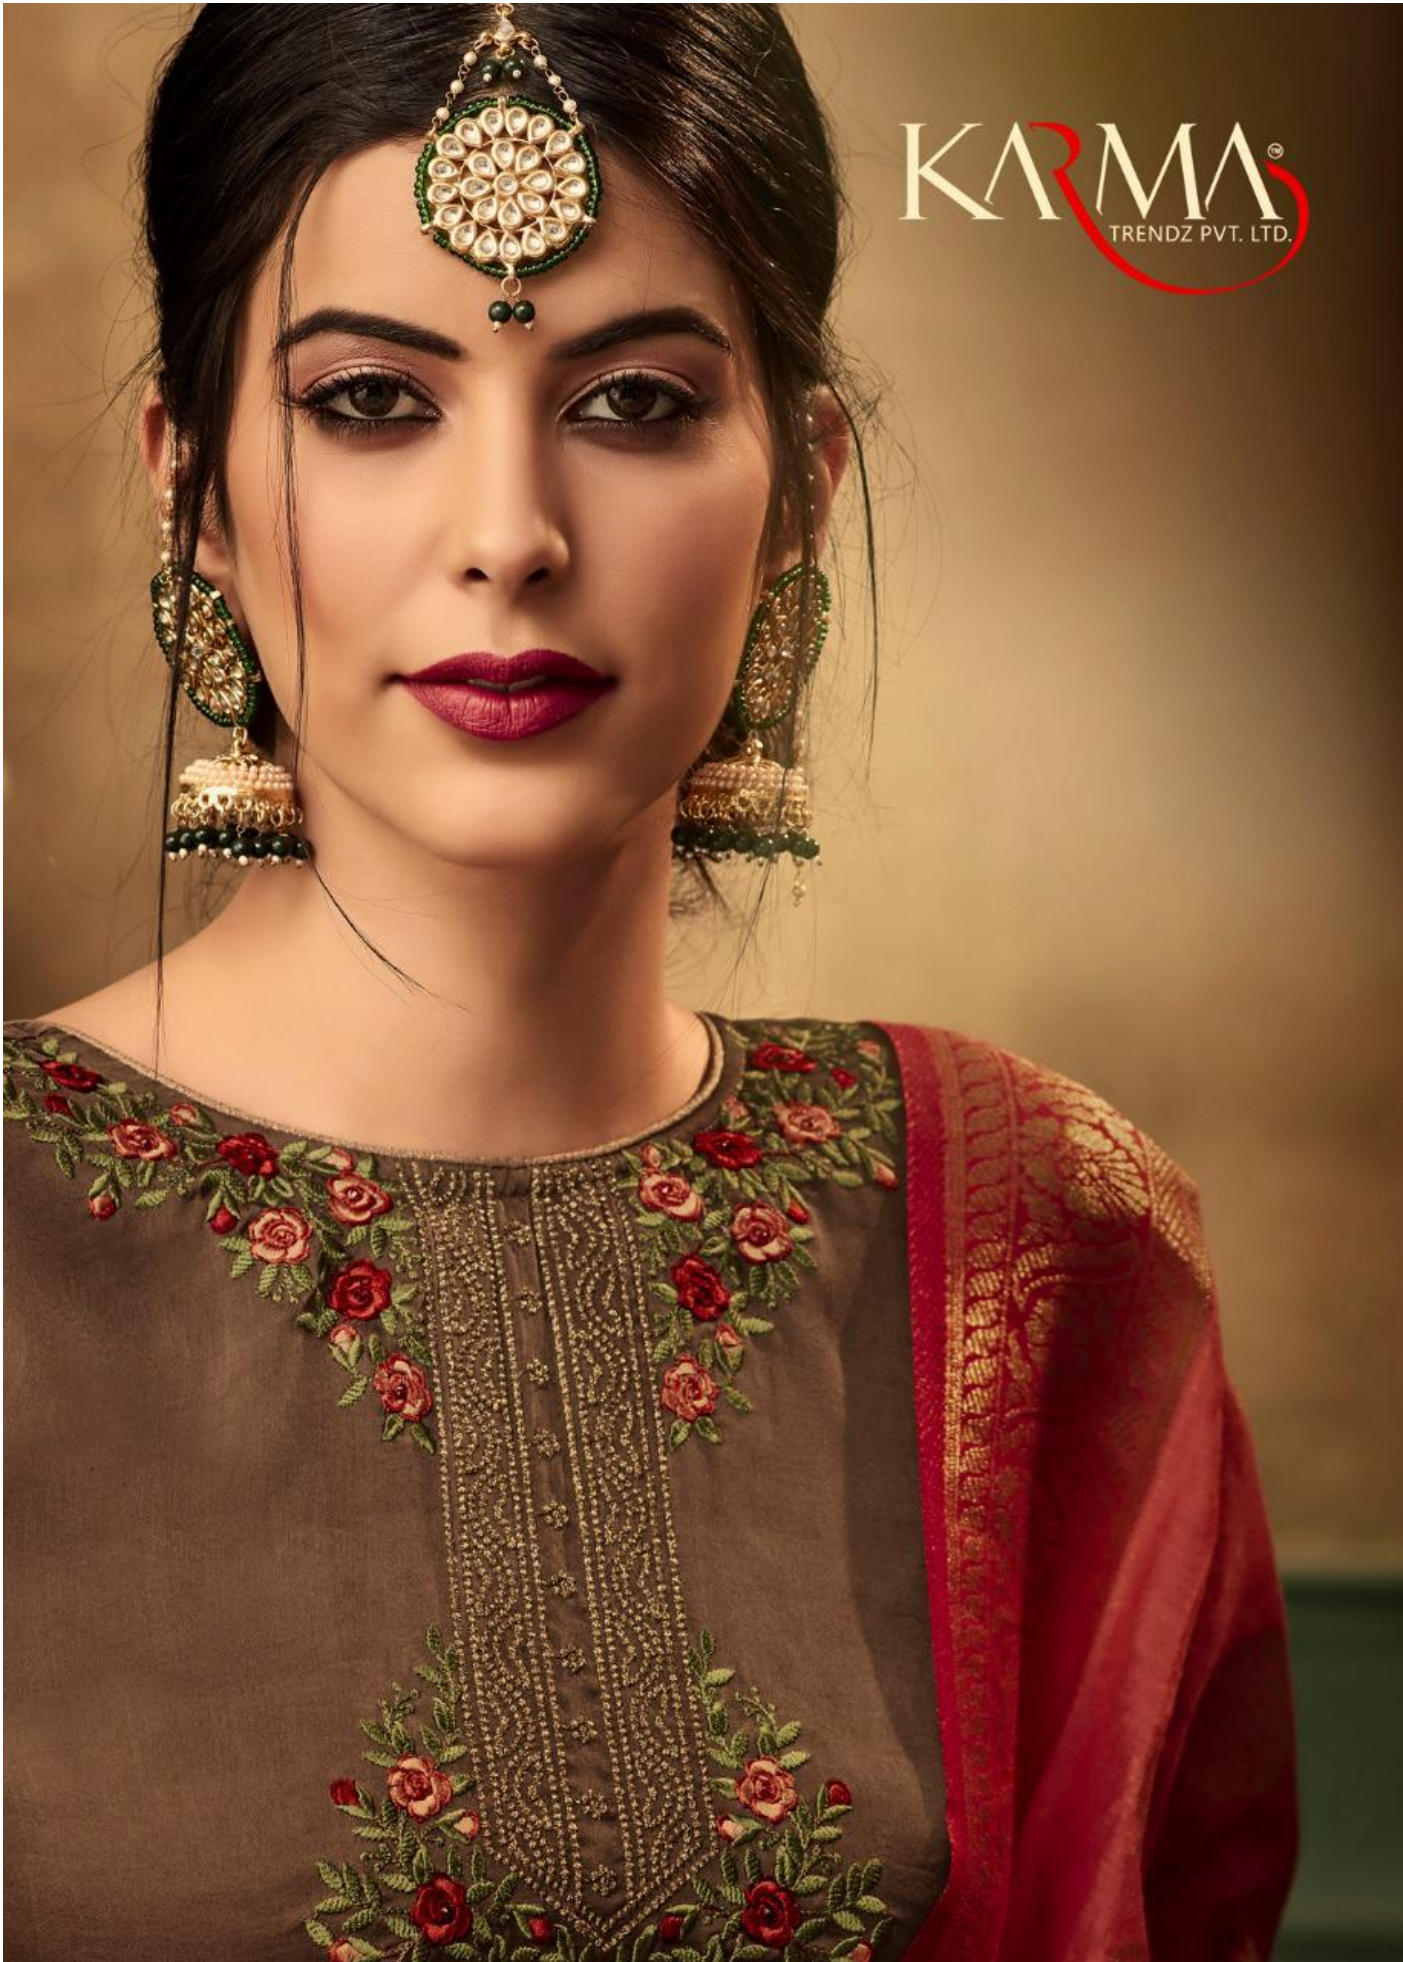

ENCHANTRESS

14059

Her majestic spirit drives a natural
elegance, and she glows with
a grace and beauty that
inspires a total harmony.

ENCHANTRESS
14059

KAMA
FRENCH FINE LTD.

KARMA[®]
TRENDZ PVT. LTD.

KAMA™
TRENDS PVT. LTD.

CELESTIAL
14058

The color: One Size of Indian
Saree/Number: 14058 - 14058

ENCHANTRESS

14059

Her majestic spirit drives a natural
elegance, and radiates with
a grace and allure. The same
appeals a royal household.