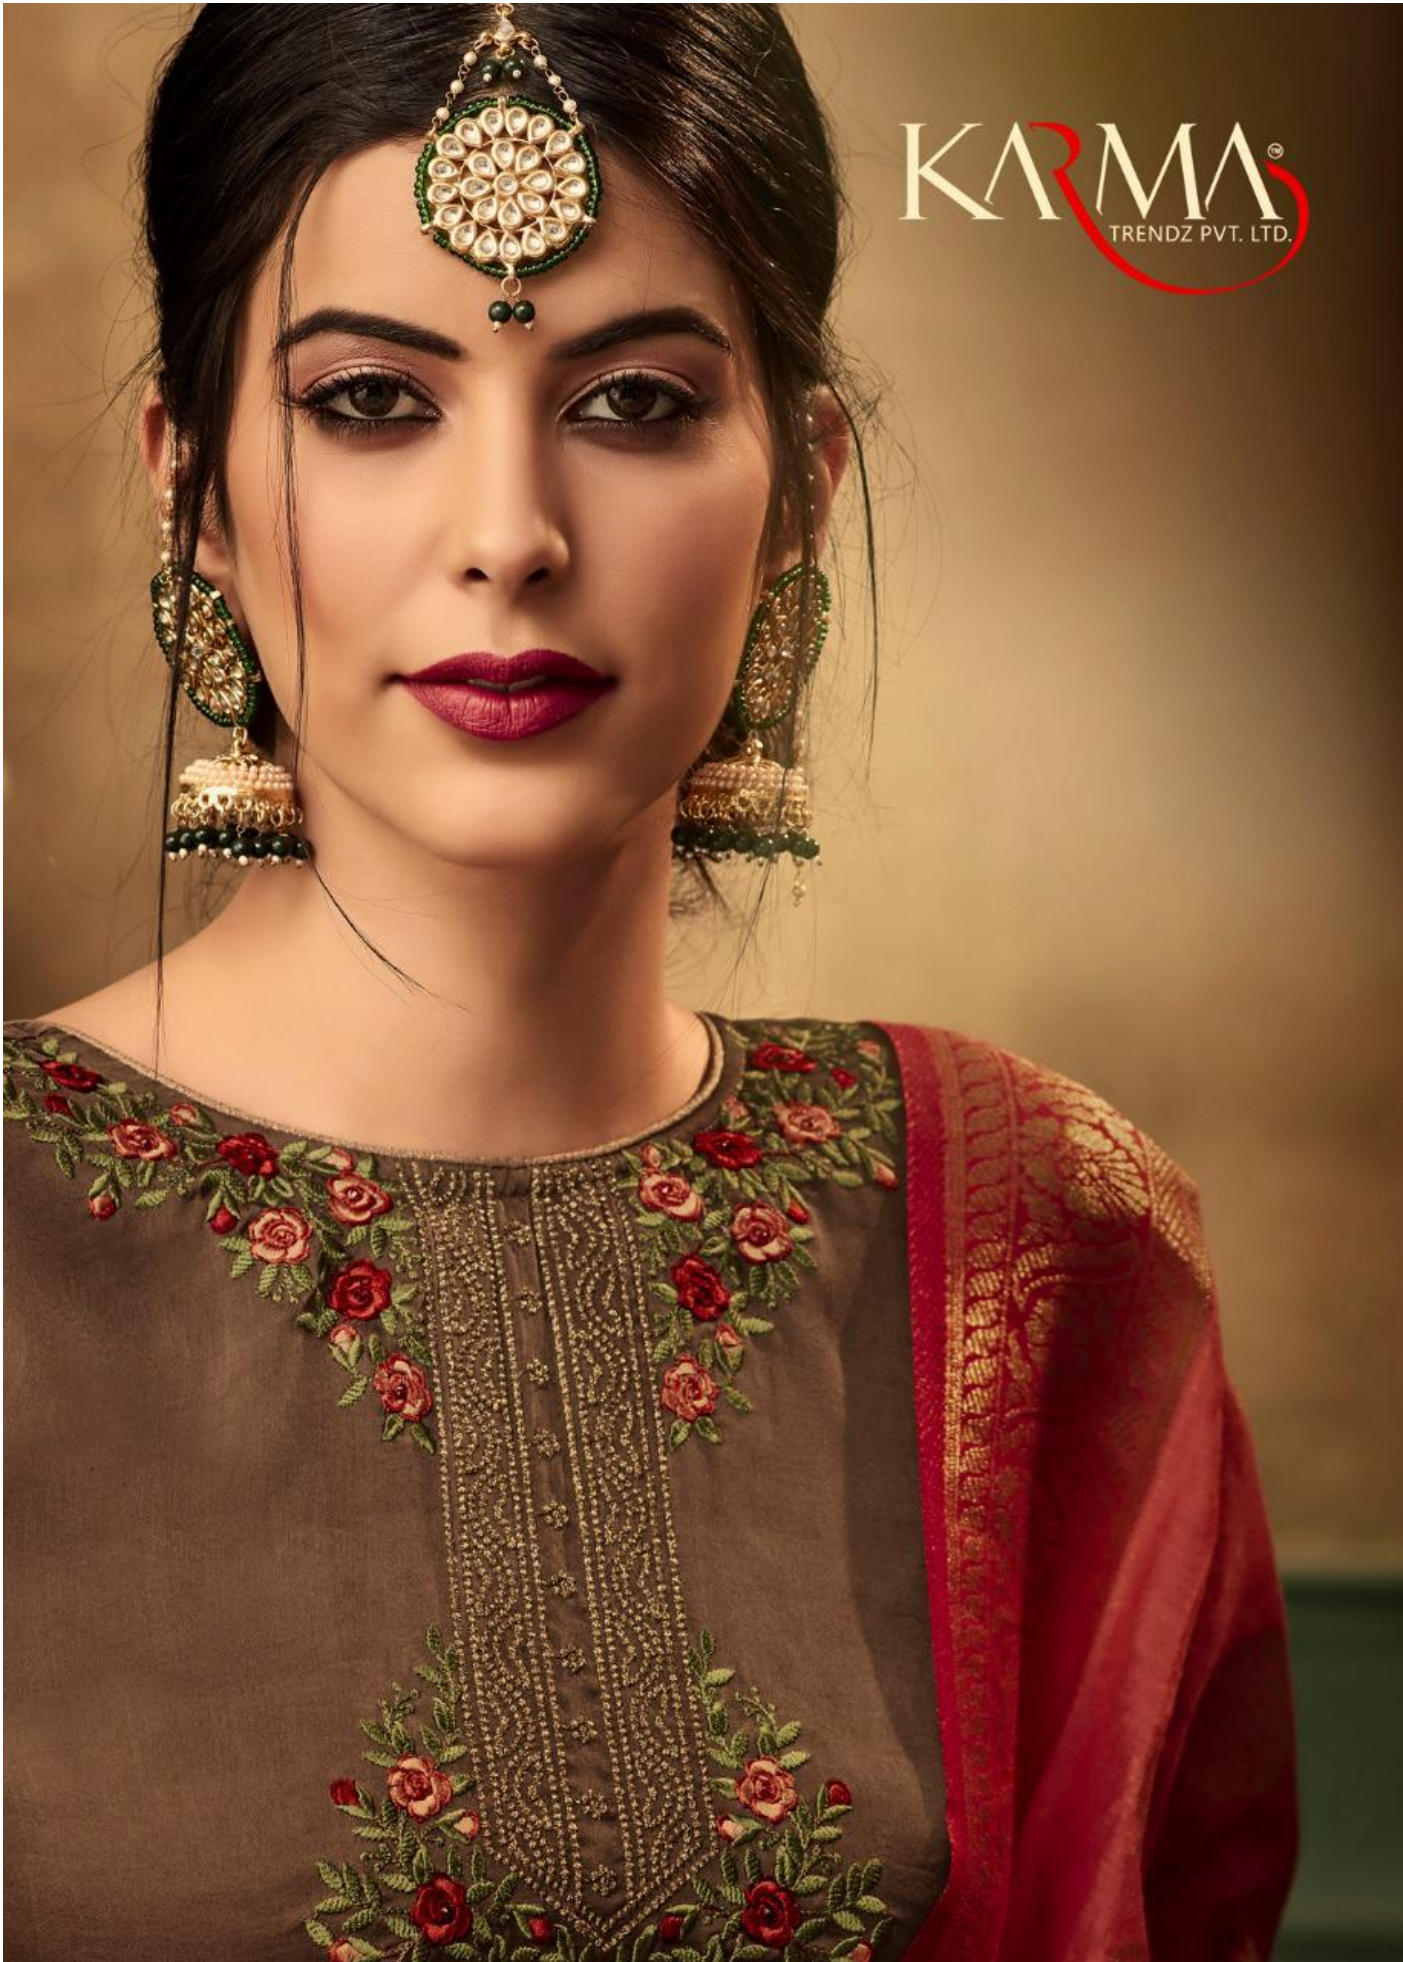

ENCHANTRESS

14059

Her majestic spirit drives a natural
elegance, and radiates with
a grace and allure. The essence
manifests a perfect harmony.

ENCHANTRESS
14059

KAMA
FRENCH PVT. LTD.

KARMA[®]
TRENDZ PVT. LTD.

KAMA™
TRENDS PVT. LTD.

CELESTIAL
14058

The color: One Size Fits All
Fabric: Polyester / Silk / Cotton

ENCHANTRESS

14059

Her timeless style is a blend of traditional craftsmanship and modern elegance. The saree is made of premium silk and features intricate gold embroidery. The pink border adds a touch of contemporary flair. This ensemble is perfect for special occasions.

TOTAL SUITS : 06 FULL SET AMOUNT : 13500/- AVG. AMOUNT : 2250/-

KARMA TRENDZ PVT LTD

ENCHANTRESS

14059

Her timeless style is a blend of traditional Indian craftsmanship and modern elegance. The saree is made of high-quality silk and features intricate gold embroidery and a vibrant pink border. The design is perfect for a special occasion or a formal event.