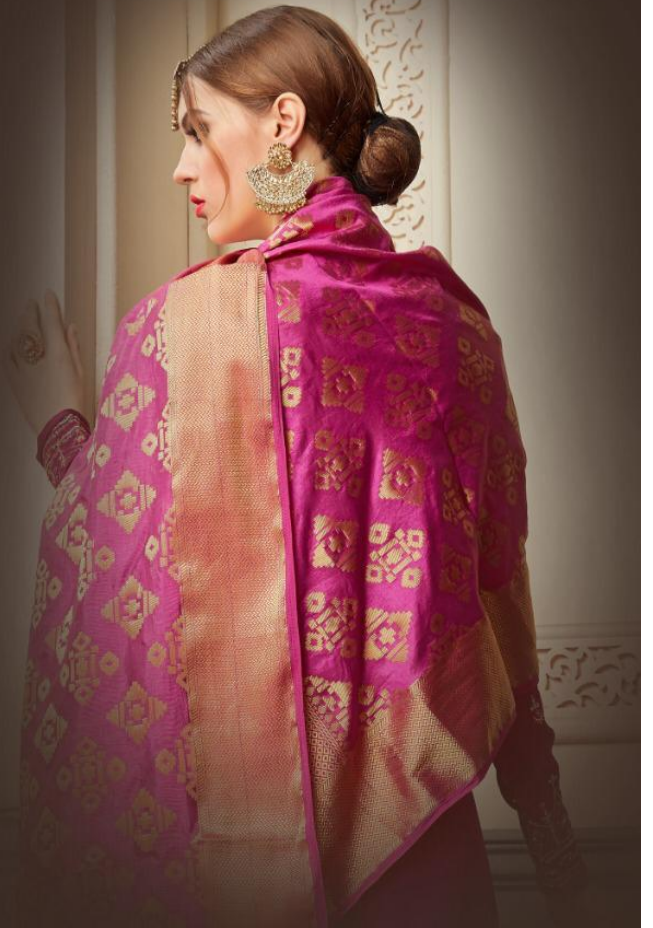

ASHSEE
Symbol of Luxury