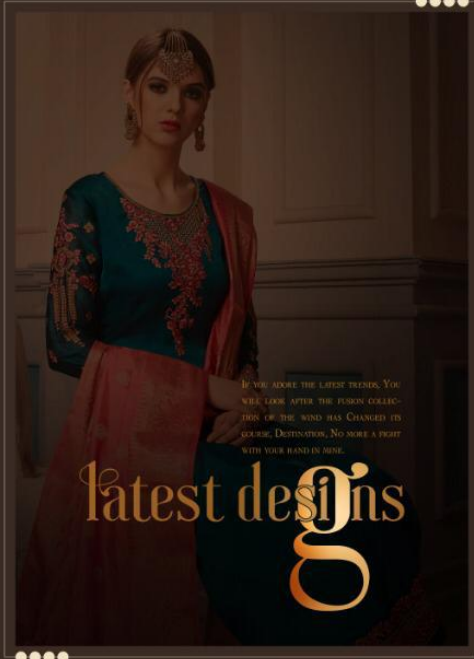

ASHSEE
Symbol of Luxury