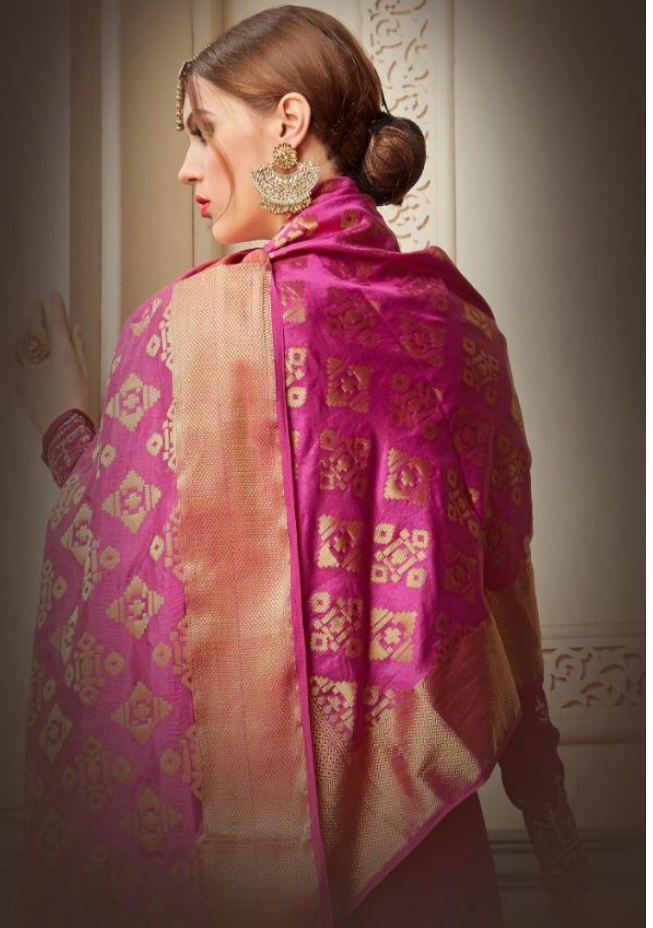

ASHSEE
Symbol of Luxury