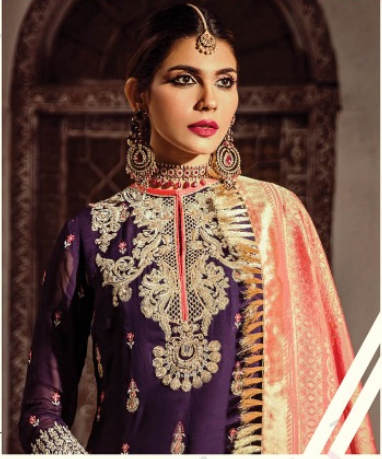

HONEY WOKER

Wedding addition

Design:- 1001

Design:- 1002

Artesian Water, a subsidiary of the Government of Punjab, is a public utility company. It is a government-owned enterprise.

ETHNICA

SD
shraddha
DESIGNER

Complimentary copy-not for sale

HONEY WOKER
Wedding addition

Design:- 1003

Design:- 1004

Design:- 1001

Design:- 1002

Design:- 1003

Design:- 1004