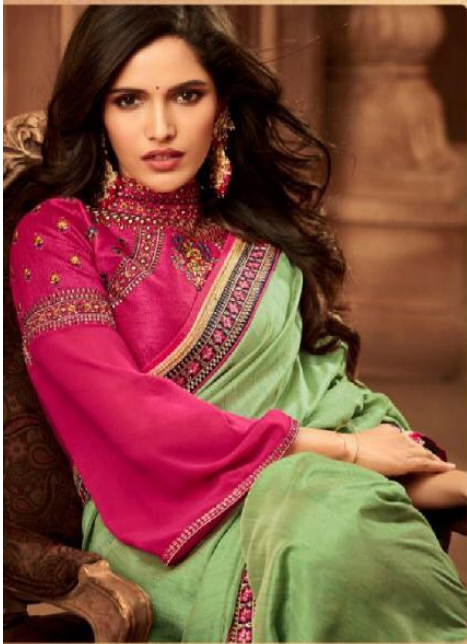

Pehnavaa

Elegance *Divine*

2309