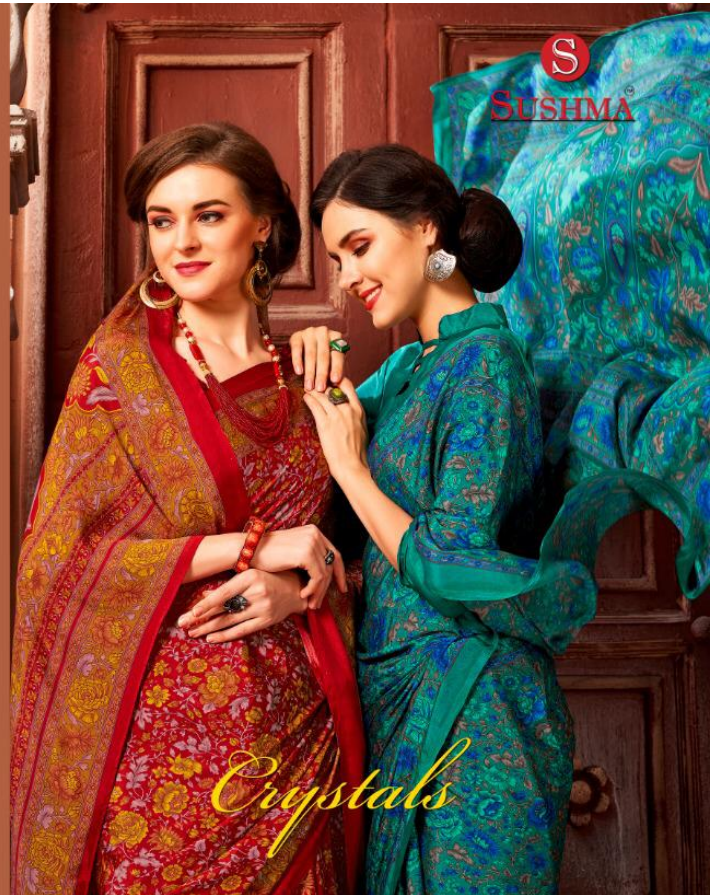

SUSHMA

B/2051-54, Upper Ground, Millennium Textile Market, Ring Road, Surat - 395002. (Gujarat) INDIA.
T/F : +91 - 261 - 2312051 E : info@sushmafashions.com
W : www.sushmafashions.com