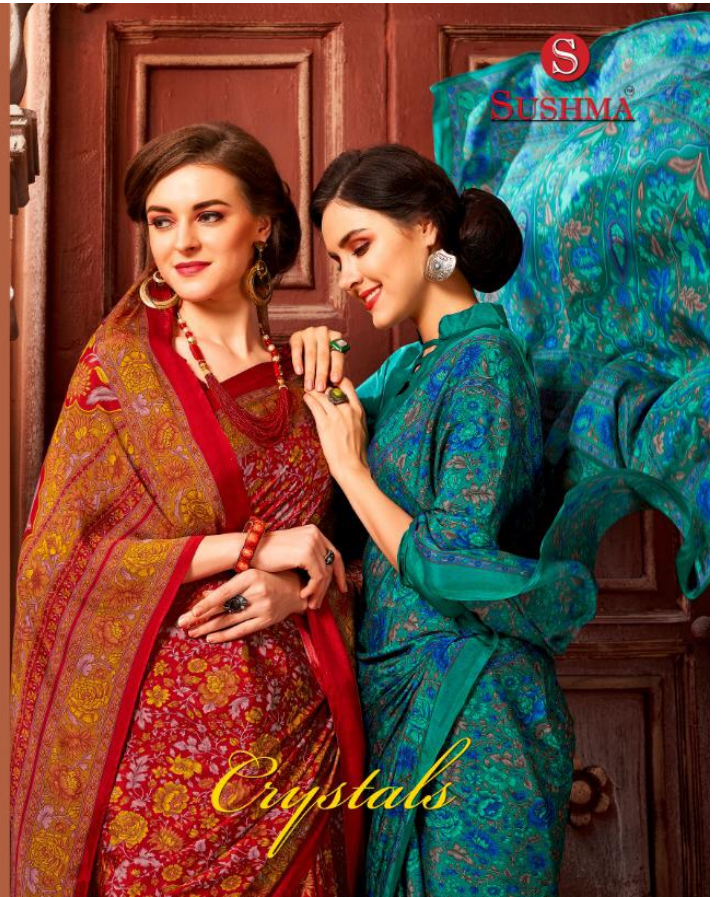

SUSHMA

B/2051-54, Upper Ground, Millennium Textile Market, Ring Road, Surat - 395002. (Gujarat) INDIA.
T/F : +91 - 261 - 2312051 E : info@sushmafashions.com
W : www.sushmafashions.com