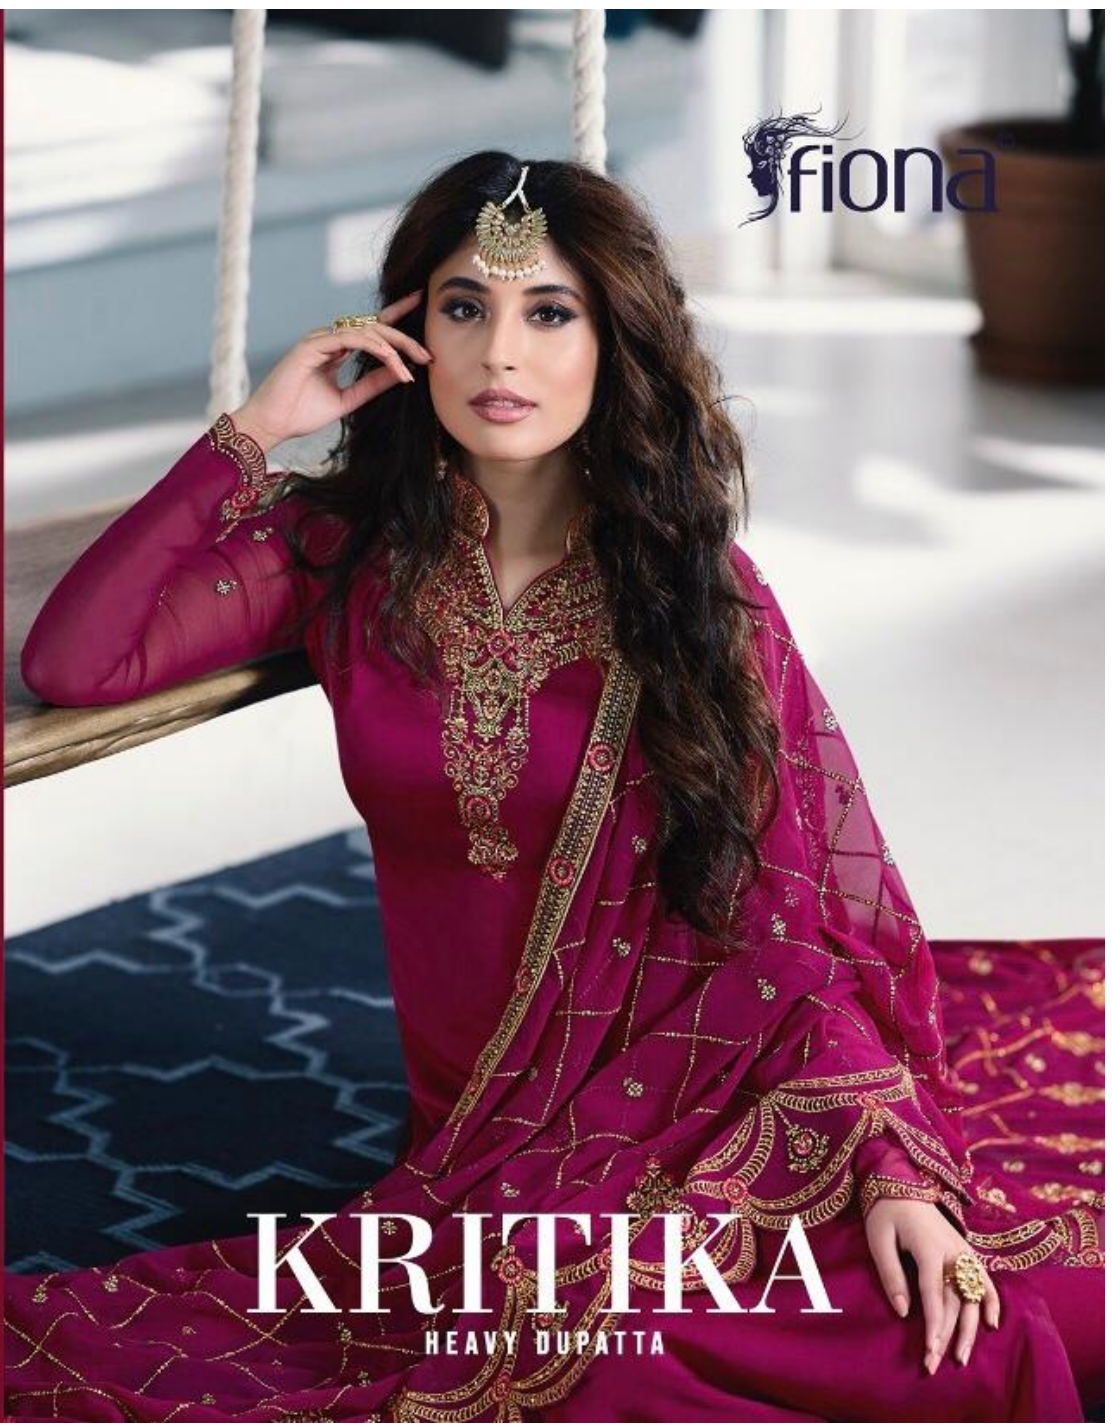

EDITION
2017

fiona

KRITIKA

HEAVY DUPATTA

haqqat