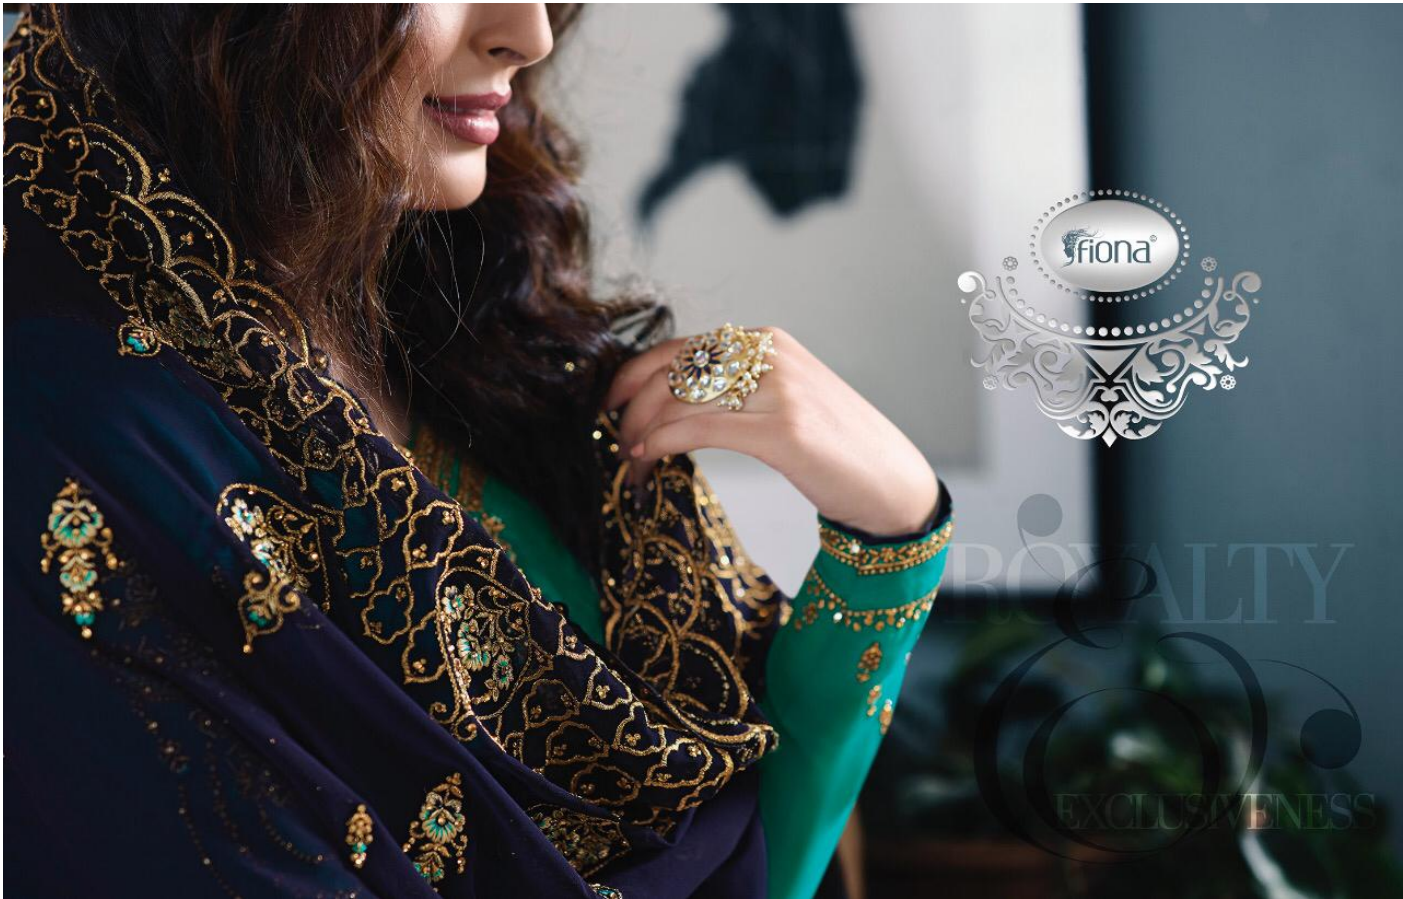

ROYALTY

EXCLUSIVENESS