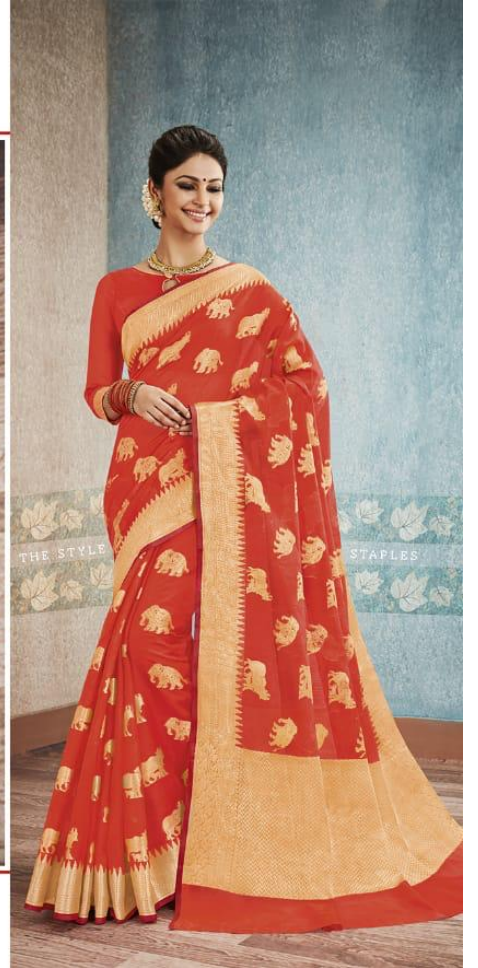

22004

22005

22006

22009

22010

LT FABRICS®

**BANARASI
SILK**

22007

LT FABRICS®

LT FABRICS®

LT FABRICS®

22005

LT FABRICS®

LAVISHING CLOSET

AN ARTFUL COMBINATION OF COMFORT & GLAMOUR. THIS PLUSH AND TRENDY
UP HOLSTER COLLECTION IS IDEAL FOR DRESSING UP YOUR LIVING SPACE.

22003

22002

BANARASI
SILK

THIS SEASON, YOUR LOOK GETS BETTER
DEFINITION WITH JUST A LITTLE
ATTENTION TO DETAIL.

LT FABRICS®

LAVISHING CLOSET

AN ARTFUL COMBINATION OF COMFORT & GLAMOUR. THIS PLUSH AND TRENDY
UP HOLSTER COLLECTION IS IDEAL FOR DRESSING UP YOUR LIVING SPACE.