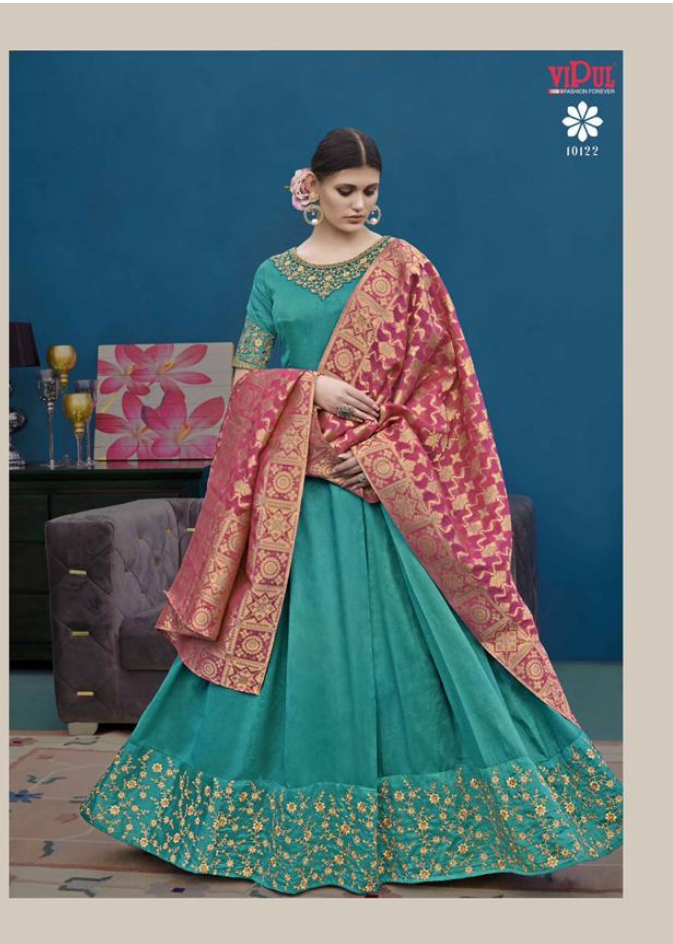

VIPIU
BY VIPIU
10125

VIPUL
DESIGN FOR WOMEN
10126

VIPII
10121

*The
Best
Looks
From*

VI PUL
FASHION FOREVER

DCAT-1003

D.NO:	PRODUCT DETAILS	TOP-L	BUST
D10121A	THAPA SILK PRINTED TOP WITH SLEEVES , WITH THAPA SILK INNER & SANTOON BOTTOM , CHIFFON DUPATTA .	62"	46
D10122A	THAPA SILK TOP WITH SLEEVES EMBROIDERY WORK , WITH SANTOON INNER & BOTTOM , BANARASHI JACURAD DUPATTA .	60"	46
D10123A	THAPA SILK TOP WITH SLEEVES EMBROIDERY WORK , WITH SANTOON INNER & PXP MULABARI SILK LEHENGA (L-41") , CHIFFON DUPATTA .	60"	48
D10124A	THAPA SILK TOP WITH SLEEVES , SANTOON INNER & THAPA SILK BOTTOM WITH WORK , CHIFFON DUPATTA .	48"	62
D10125A	THAPA SILK PRINTED TOP WITH SLEEVES , SANTOON INNER & BOTTOM , CHIFFON DUPATTA .	60"	50
D10126A	THAPA SILK PRINTED TOP WITH SLEEVES, SANTOON INNER & BOTTOM , CHIFFON DUPATTA .	61"	48
D10127A	PXP BARFI SILK TOP WITH SLEEVES & FOIL PRINT YOK , SANTOON INNER & BOTTOM , NET EMBROIDERY WORK DUPATTA .	62"	48
D10128A	THAPA SILK TOP WITH SLEEVES WORK , SANTOON INNER & THAPA SILK PRINTED BOTTOM , CHIFFON DUPATTA .	47"	64
D10129A	THAPA SILK PRINTED TOP WITH SLEEVES & HANDWORK YOK, SANTOON INNER & BOTTOM , CHIFFON DUPATTA .	61"	50