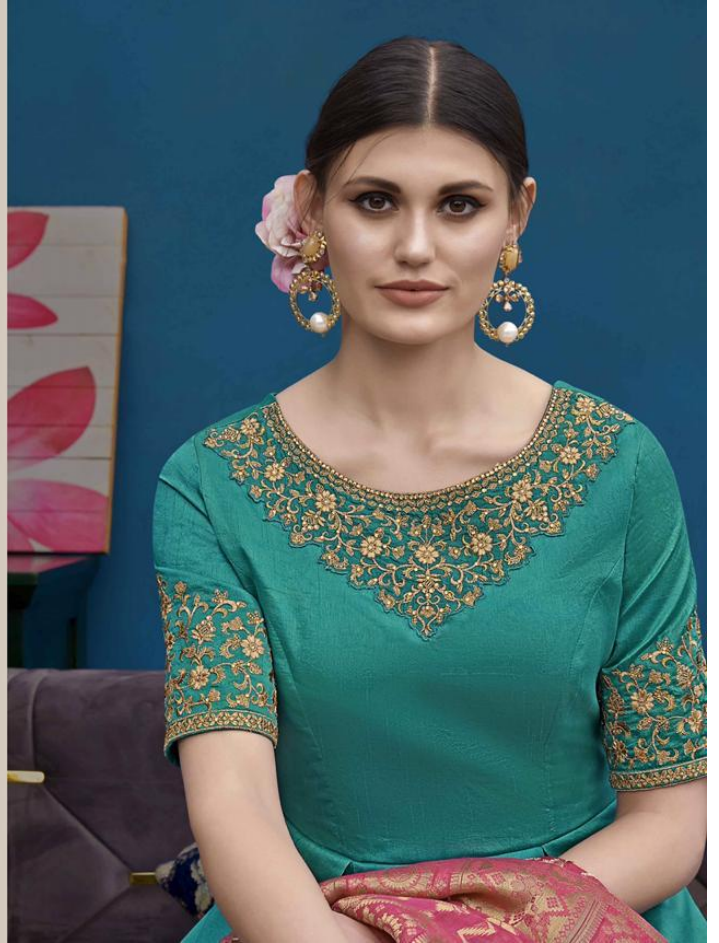

VIPIU
BY VIPIU
10125

VIPUL
DESIGN FOR WOMEN
10126

VIPII
10121

*The
Best
Looks
From*

VI PUL
FASHION FOREVER

DCAT-1003

D.NO:	PRODUCT DETAILS	TOP-L	BUST
D10121A	THAPA SILK PRINTED TOP WITH SLEEVES , WITH THAPA SILK INNER & SANTOON BOTTOM , CHIFFON DUPATTA .	62"	46
D10122A	THAPA SILK TOP WITH SLEEVES EMBROIDERY WORK , WITH SANTOON INNER & BOTTOM , BANARASHI JACURAD DUPATTA .	60"	46
D10123A	THAPA SILK TOP WITH SLEEVES EMBROIDERY WORK , WITH SANTOON INNER & PXP MULABARI SILK LEHENGA (L-41") , CHIFFON DUPATTA .	60"	48
D10124A	THAPA SILK TOP WITH SLEEVES , SANTOON INNER & THAPA SILK BOTTOM WITH WORK , CHIFFON DUPATTA .	48"	62
D10125A	THAPA SILK PRINTED TOP WITH SLEEVES , SANTOON INNER & BOTTOM , CHIFFON DUPATTA .	60"	50
D10126A	THAPA SILK PRINTED TOP WITH SLEEVES, SANTOON INNER & BOTTOM , CHIFFON DUPATTA .	61"	48
D10127A	PXP BARFI SILK TOP WITH SLEEVES & FOIL PRINT YOK , SANTOON INNER & BOTTOM , NET EMBROIDERY WORK DUPATTA .	62"	48
D10128A	THAPA SILK TOP WITH SLEEVES WORK , SANTOON INNER & THAPA SILK PRINTED BOTTOM , CHIFFON DUPATTA .	47"	64
D10129A	THAPA SILK PRINTED TOP WITH SLEEVES & HANDWORK YOK, SANTOON INNER & BOTTOM , CHIFFON DUPATTA .	61"	50