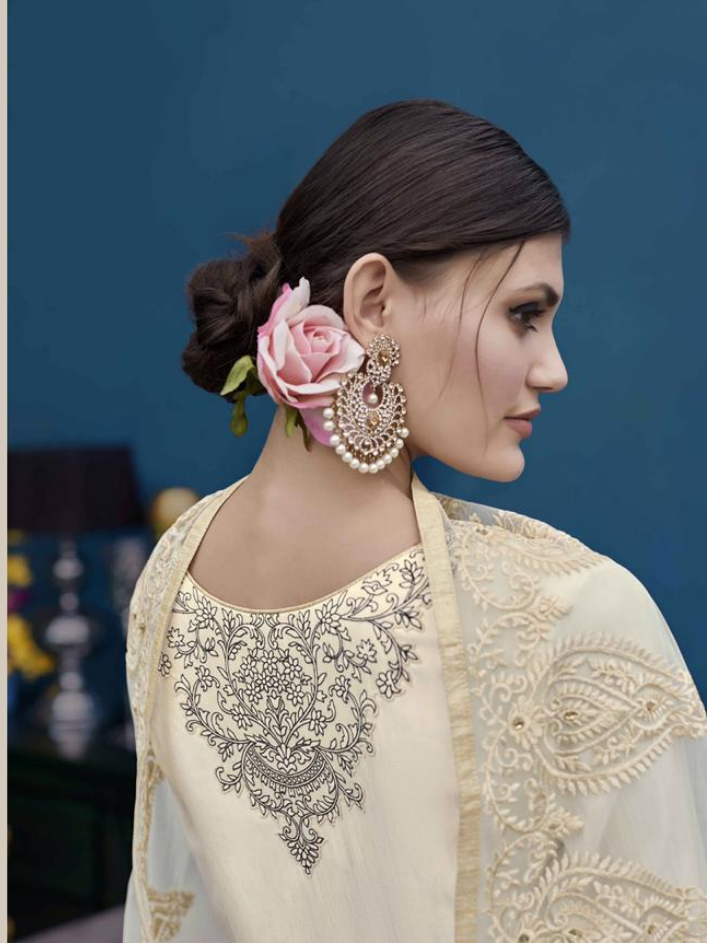

viPuI
WEDDING FASHION
10127