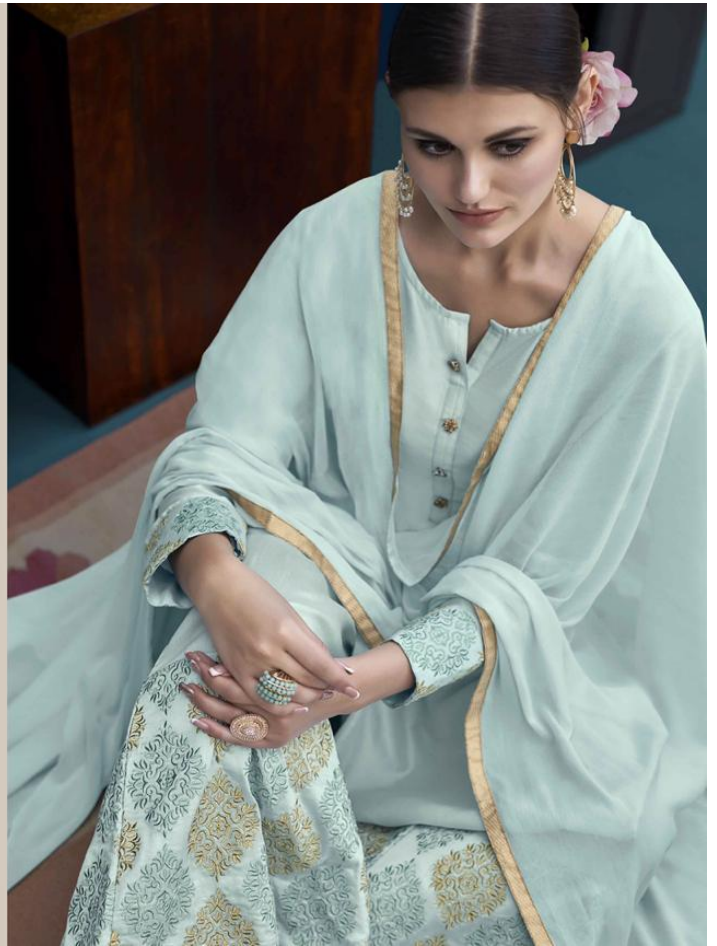

VIPIU
BY VIPIU
10125

VIPUL
DESIGN FOR WOMEN
10126

VIPII
10121

*The
Best
Looks
From*

VI PUL
FASHION FOREVER

DCAT-1003

D.NO:	PRODUCT DETAILS	TOP-L	BUST
D10121A	THAPA SILK PRINTED TOP WITH SLEEVES , WITH THAPA SILK INNER & SANTOON BOTTOM , CHIFFON DUPATTA .	62"	46
D10122A	THAPA SILK TOP WITH SLEEVES EMBROIDERY WORK , WITH SANTOON INNER & BOTTOM , BANARASHI JACURAD DUPATTA .	60"	46
D10123A	THAPA SILK TOP WITH SLEEVES EMBROIDERY WORK , WITH SANTOON INNER & PXP MULABARI SILK LEHENGA (L-41") , CHIFFON DUPATTA .	60"	48
D10124A	THAPA SILK TOP WITH SLEEVES , SANTOON INNER & THAPA SILK BOTTOM WITH WORK , CHIFFON DUPATTA .	48"	62
D10125A	THAPA SILK PRINTED TOP WITH SLEEVES , SANTOON INNER & BOTTOM , CHIFFON DUPATTA .	60"	50
D10126A	THAPA SILK PRINTED TOP WITH SLEEVES, SANTOON INNER & BOTTOM , CHIFFON DUPATTA .	61"	48
D10127A	PXP BARFI SILK TOP WITH SLEEVES & FOIL PRINT YOK , SANTOON INNER & BOTTOM , NET EMBROIDERY WORK DUPATTA .	62"	48
D10128A	THAPA SILK TOP WITH SLEEVES WORK , SANTOON INNER & THAPA SILK PRINTED BOTTOM , CHIFFON DUPATTA .	47"	64
D10129A	THAPA SILK PRINTED TOP WITH SLEEVES & HANDWORK YOK, SANTOON INNER & BOTTOM , CHIFFON DUPATTA .	61"	50