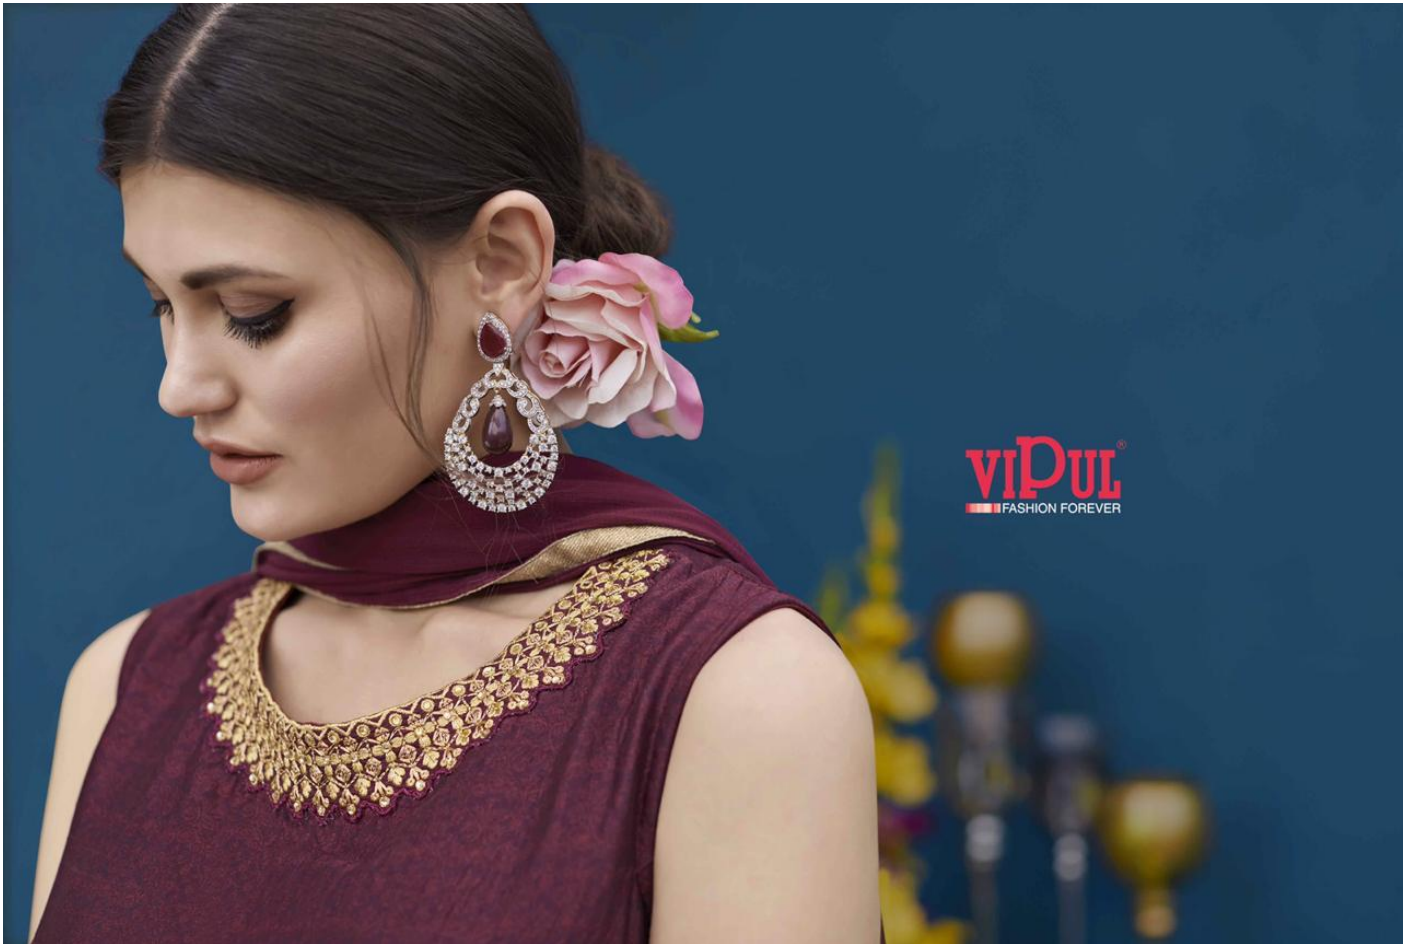

VIPIU
BY VIPIU
10125

VIPUL
DESIGN FOR WOMEN
10126

VIPII
10121

*The
Best
Looks
From*

VI PUL
FASHION FOREVER

DCAT-1003

D.NO:	PRODUCT DETAILS	TOP-L	BUST
D10121A	THAPA SILK PRINTED TOP WITH SLEEVES , WITH THAPA SILK INNER & SANTOON BOTTOM , CHIFFON DUPATTA .	62"	46
D10122A	THAPA SILK TOP WITH SLEEVES EMBROIDERY WORK , WITH SANTOON INNER & BOTTOM , BANARASHI JACURAD DUPATTA .	60"	46
D10123A	THAPA SILK TOP WITH SLEEVES EMBROIDERY WORK , WITH SANTOON INNER & PXP MULABARI SILK LEHENGA (L-41") , CHIFFON DUPATTA .	60"	48
D10124A	THAPA SILK TOP WITH SLEEVES , SANTOON INNER & THAPA SILK BOTTOM WITH WORK , CHIFFON DUPATTA .	48"	62
D10125A	THAPA SILK PRINTED TOP WITH SLEEVES , SANTOON INNER & BOTTOM , CHIFFON DUPATTA .	60"	50
D10126A	THAPA SILK PRINTED TOP WITH SLEEVES, SANTOON INNER & BOTTOM , CHIFFON DUPATTA .	61"	48
D10127A	PXP BARFI SILK TOP WITH SLEEVES & FOIL PRINT YOK , SANTOON INNER & BOTTOM , NET EMBROIDERY WORK DUPATTA .	62"	48
D10128A	THAPA SILK TOP WITH SLEEVES WORK , SANTOON INNER & THAPA SILK PRINTED BOTTOM , CHIFFON DUPATTA .	47"	64
D10129A	THAPA SILK PRINTED TOP WITH SLEEVES & HANDWORK YOK, SANTOON INNER & BOTTOM , CHIFFON DUPATTA .	61"	50