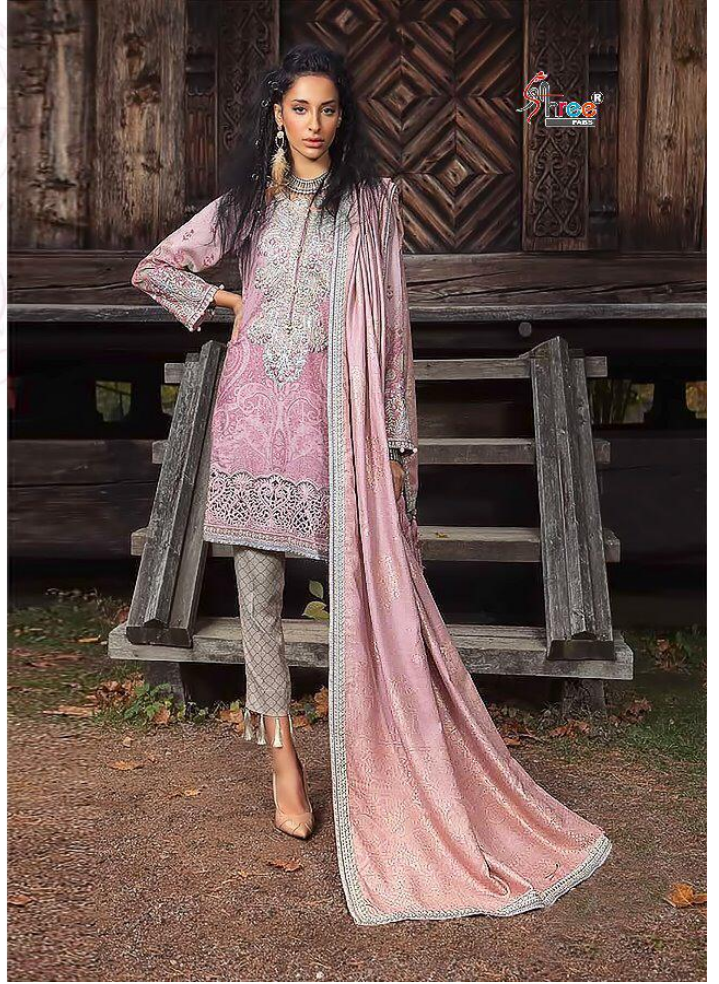

8003

MARIYA.B.LAWN
Festival Collection
Vol-3