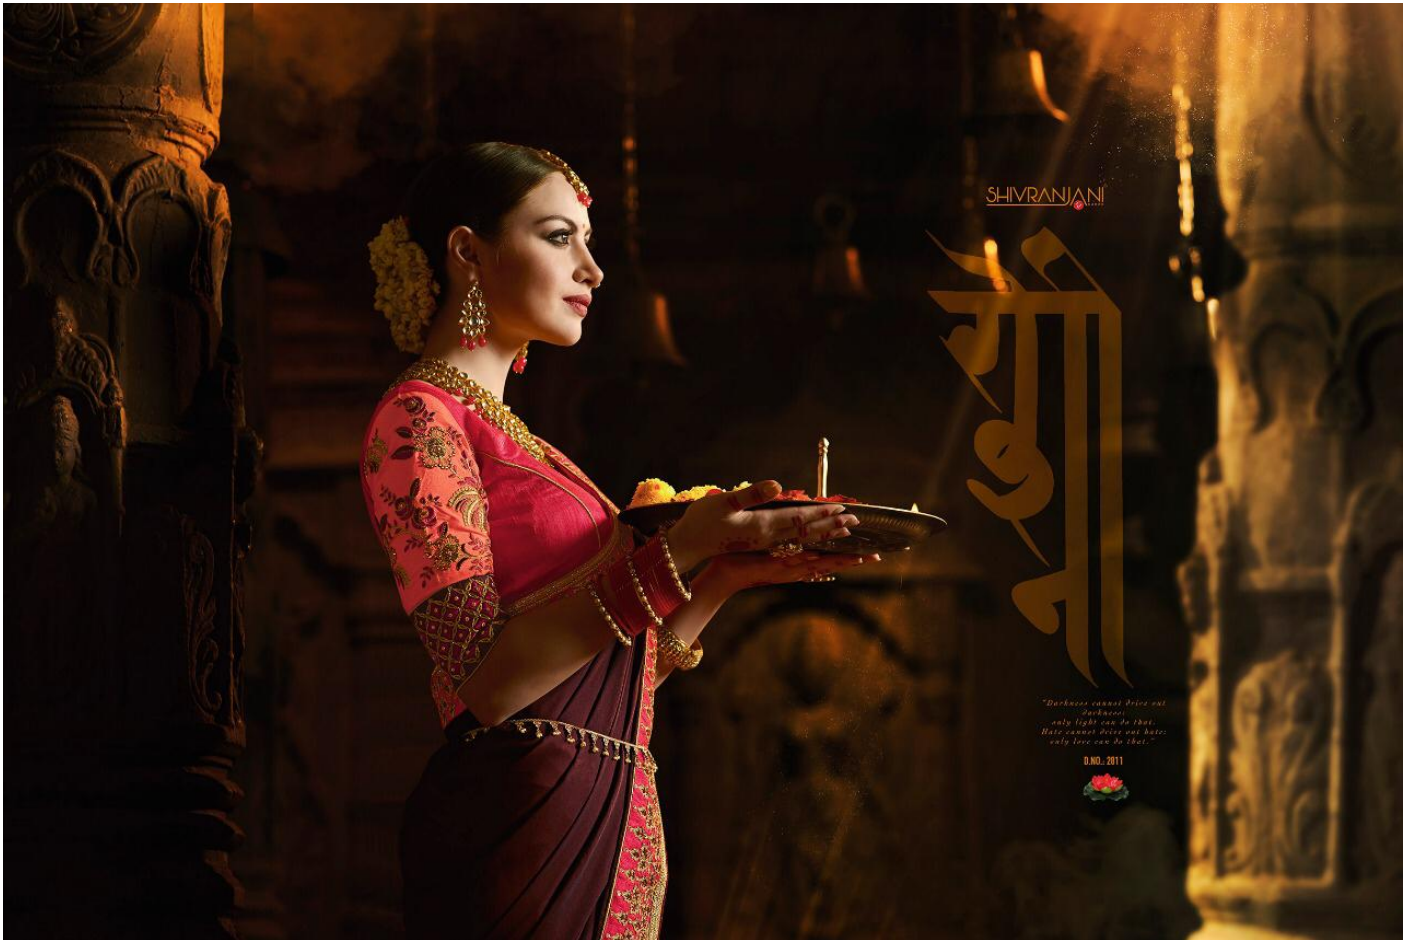

D.NO. 2805

D.NO. 2806

D.NO. 2807

D.NO. 2808

D.NO. 2813

D.NO. 2814

D.NO. 2815

D.NO. 2816

SHIVRANJANI

श्री

D.NO. 2011