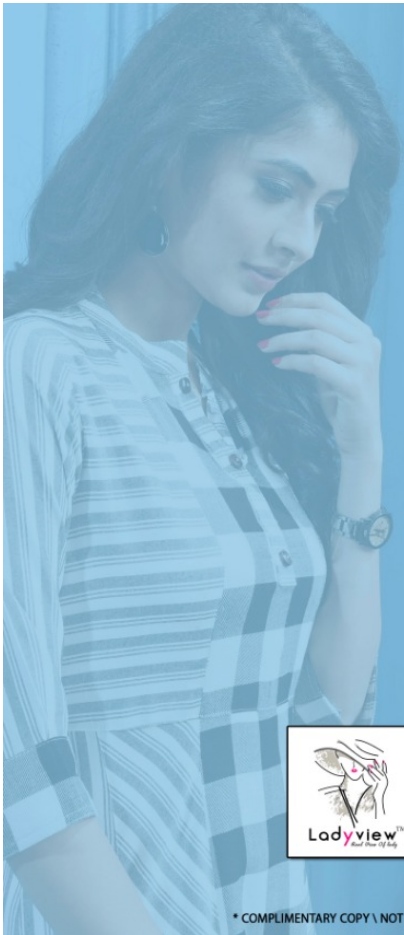

* COMPLIMENTARY COPY \ NOT FOR SALE *