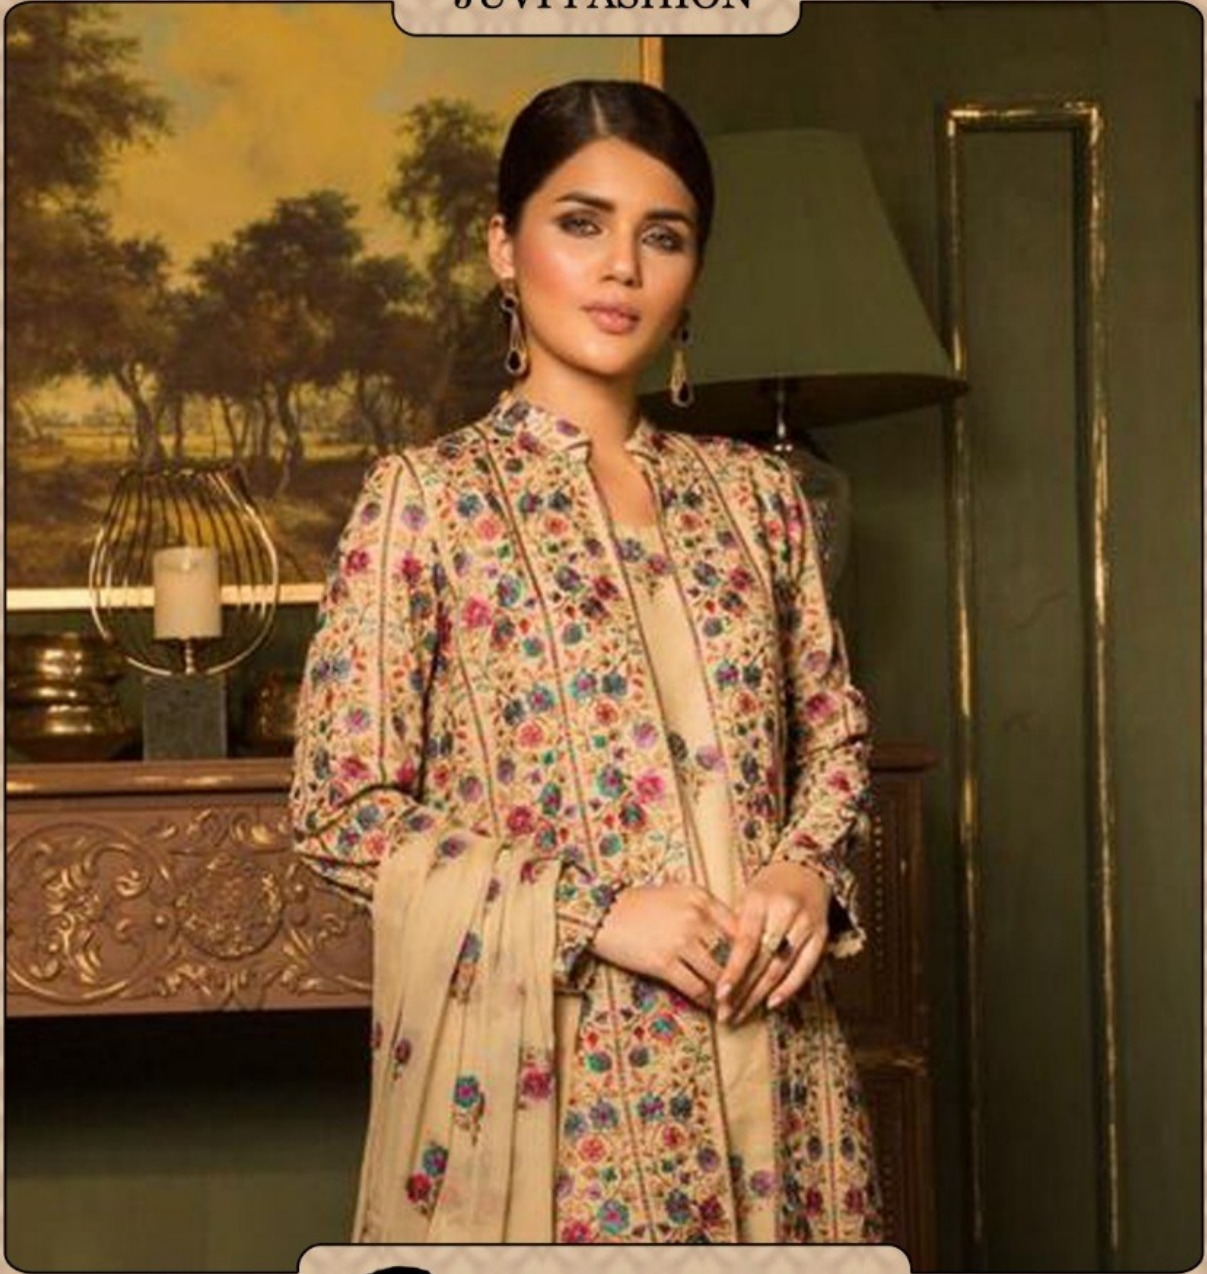

JUVI FASHION

Rangreza
Vol-3

COTTON COLLECTION - 18