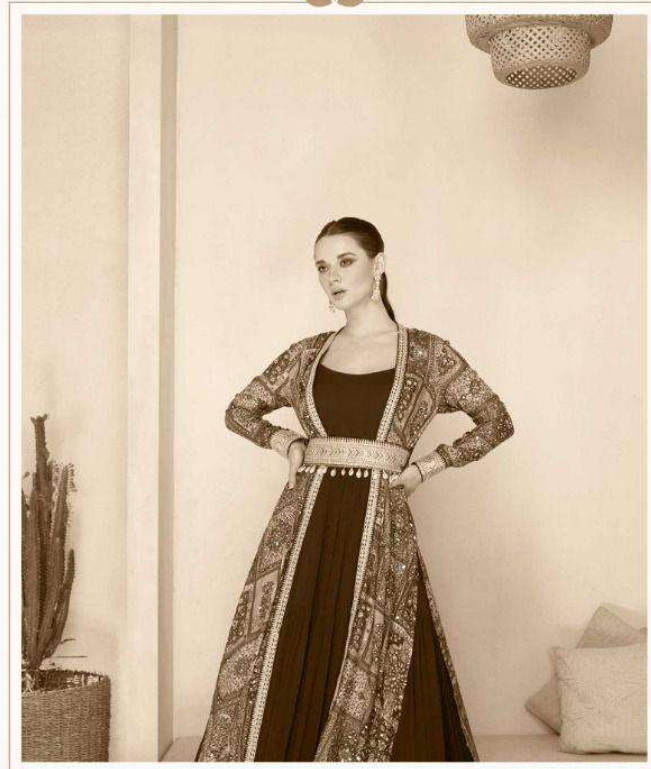

SAYURI[®]
Designer

SAYURI[®]
Designer

LittleSUNSHINE

LittleSUNSHINE

5518

SAYURI[®]
Designer

Self Expression

Clothing is a form of self-expression there are hints about who you are in what you wear.