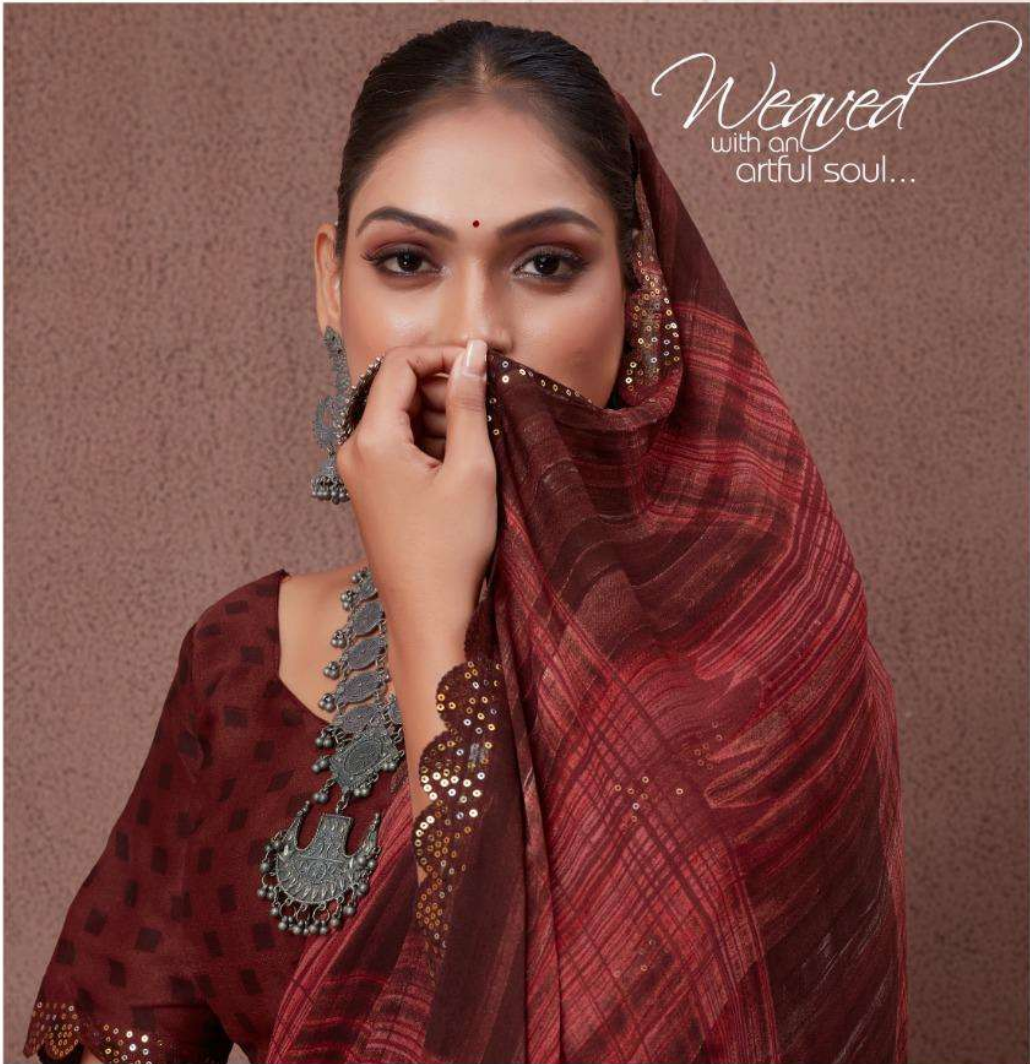

Stavan®

Cutwork

Perfect
& awesome
fashion design...

Weaved
with an
artful soul...

Stavan®

Cutwork

Saree are a girls
best friends...

D.NO.1001