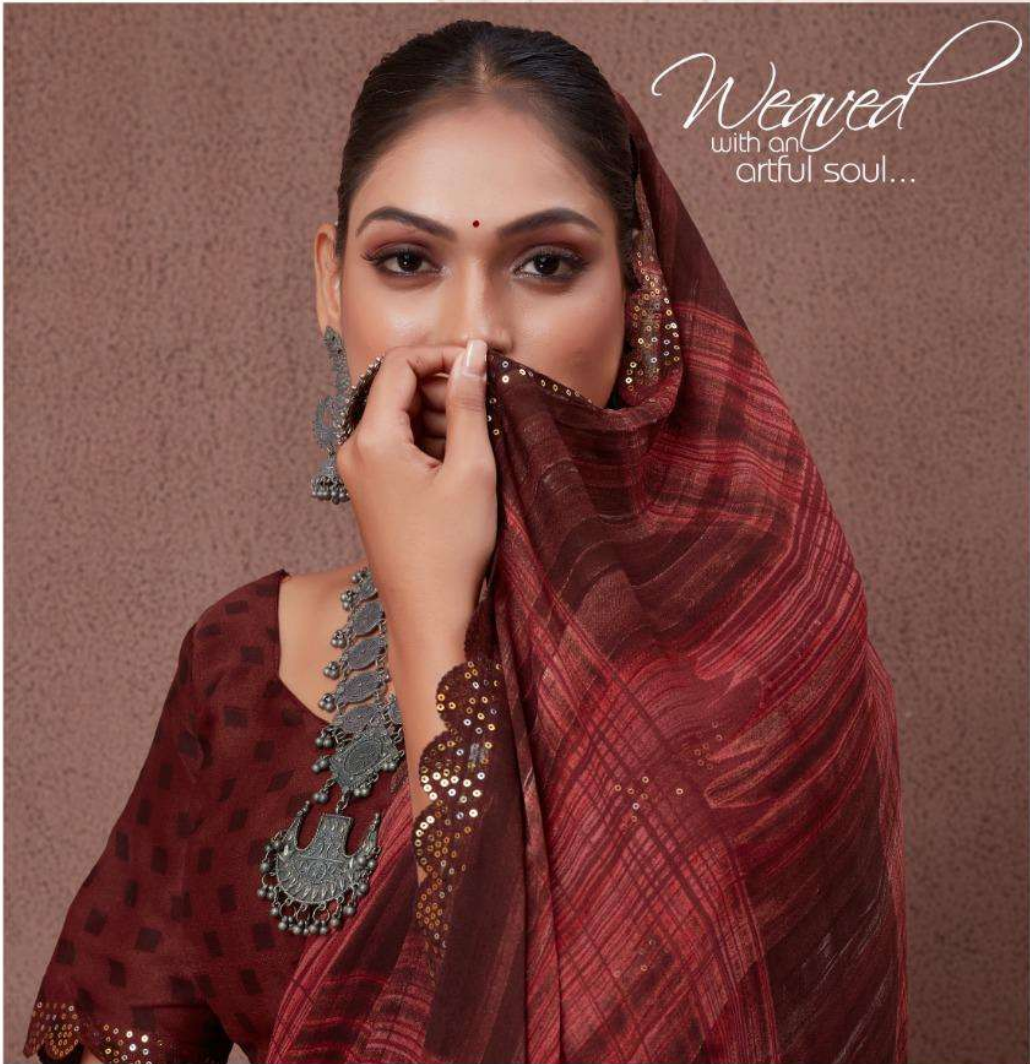

Stavan®

Cutwork

*Perfect*  
& awesome  
fashion design...

*Weaved*  
with an  
artful soul...

Stavan<sup>®</sup>

Cutwork

*Saree* are a girls  
best friends...

D.NO.1001