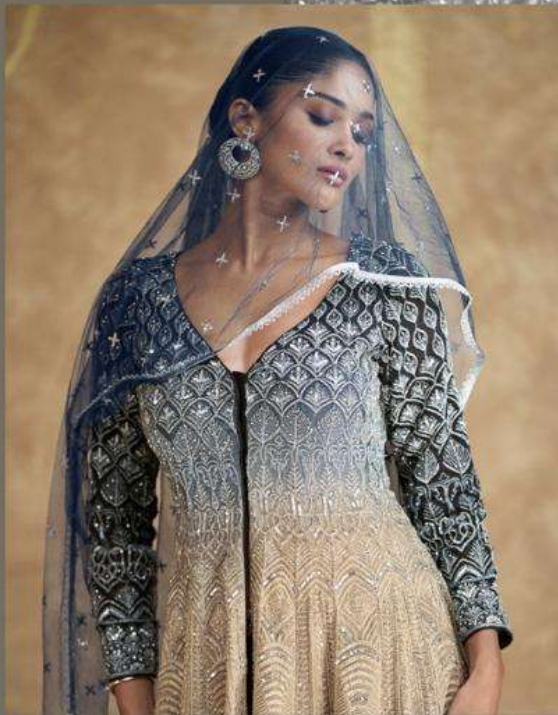

D NO-5611

SAYURI®
Designer

D NO-5609

HOT FASHION TRENDS
TO TRY THIS SEASON

SAYURI[®]
Designer

Sawaria

Everything you need to refresh your festive wardrobe from dateless drapes to the color craze of the season