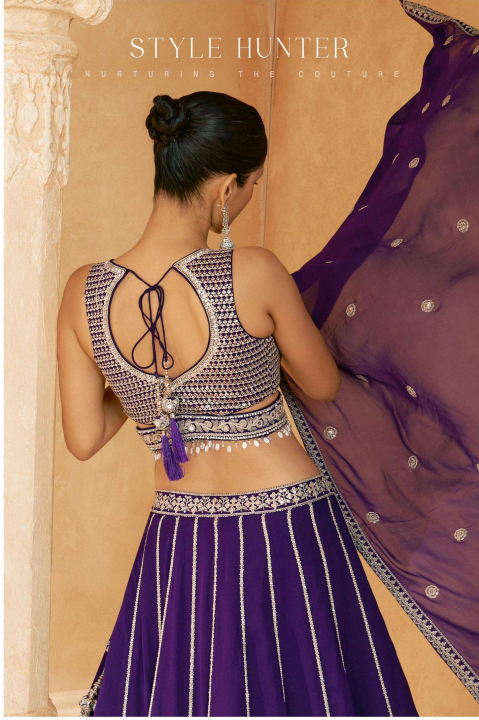

SAYURI®
—Designer—

STYLE HUNTER

NURTURING THE COUTURE

5567