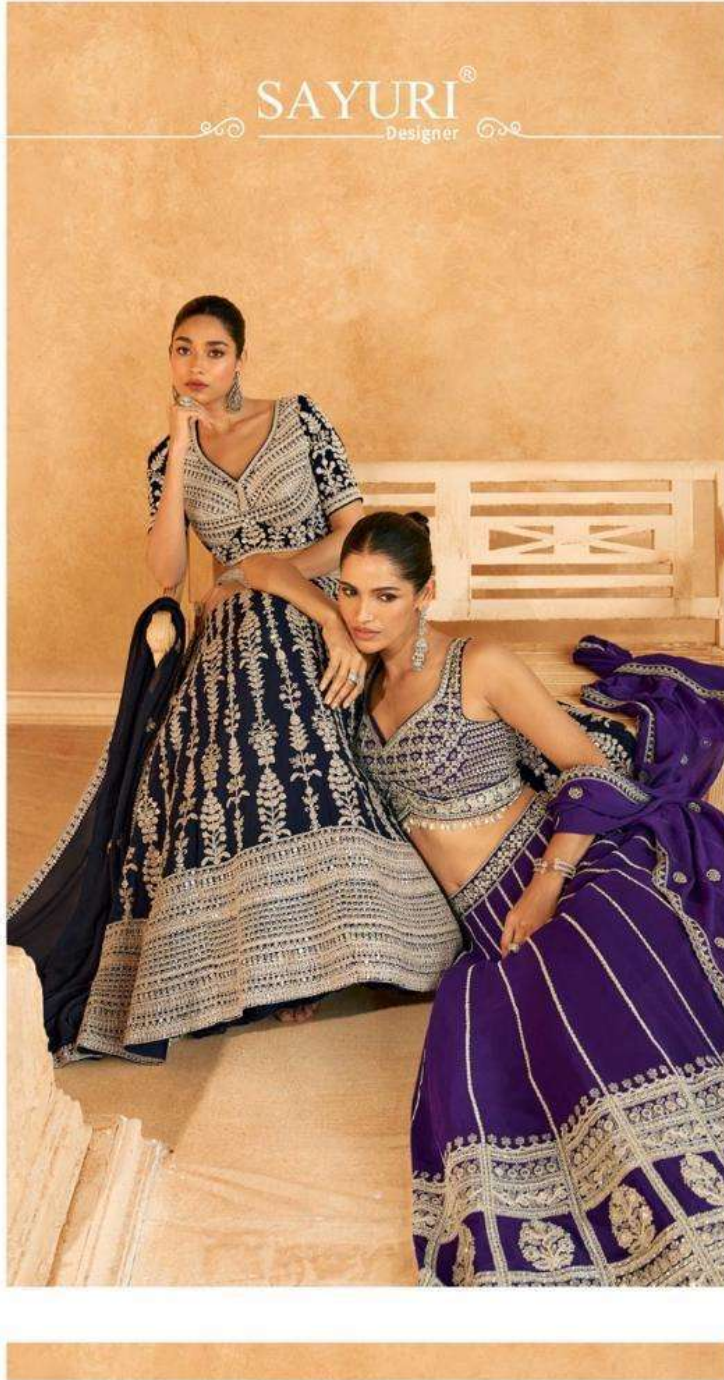

SAYURI[®]
Designer

SHOPPING DELIGHT

INVEST IN A LOOK

5569

SHADES OF WINTER

EXTREME BEAUTY OF DELICACY

SAYURI[®]
—Designer—

STYLE HUNTER