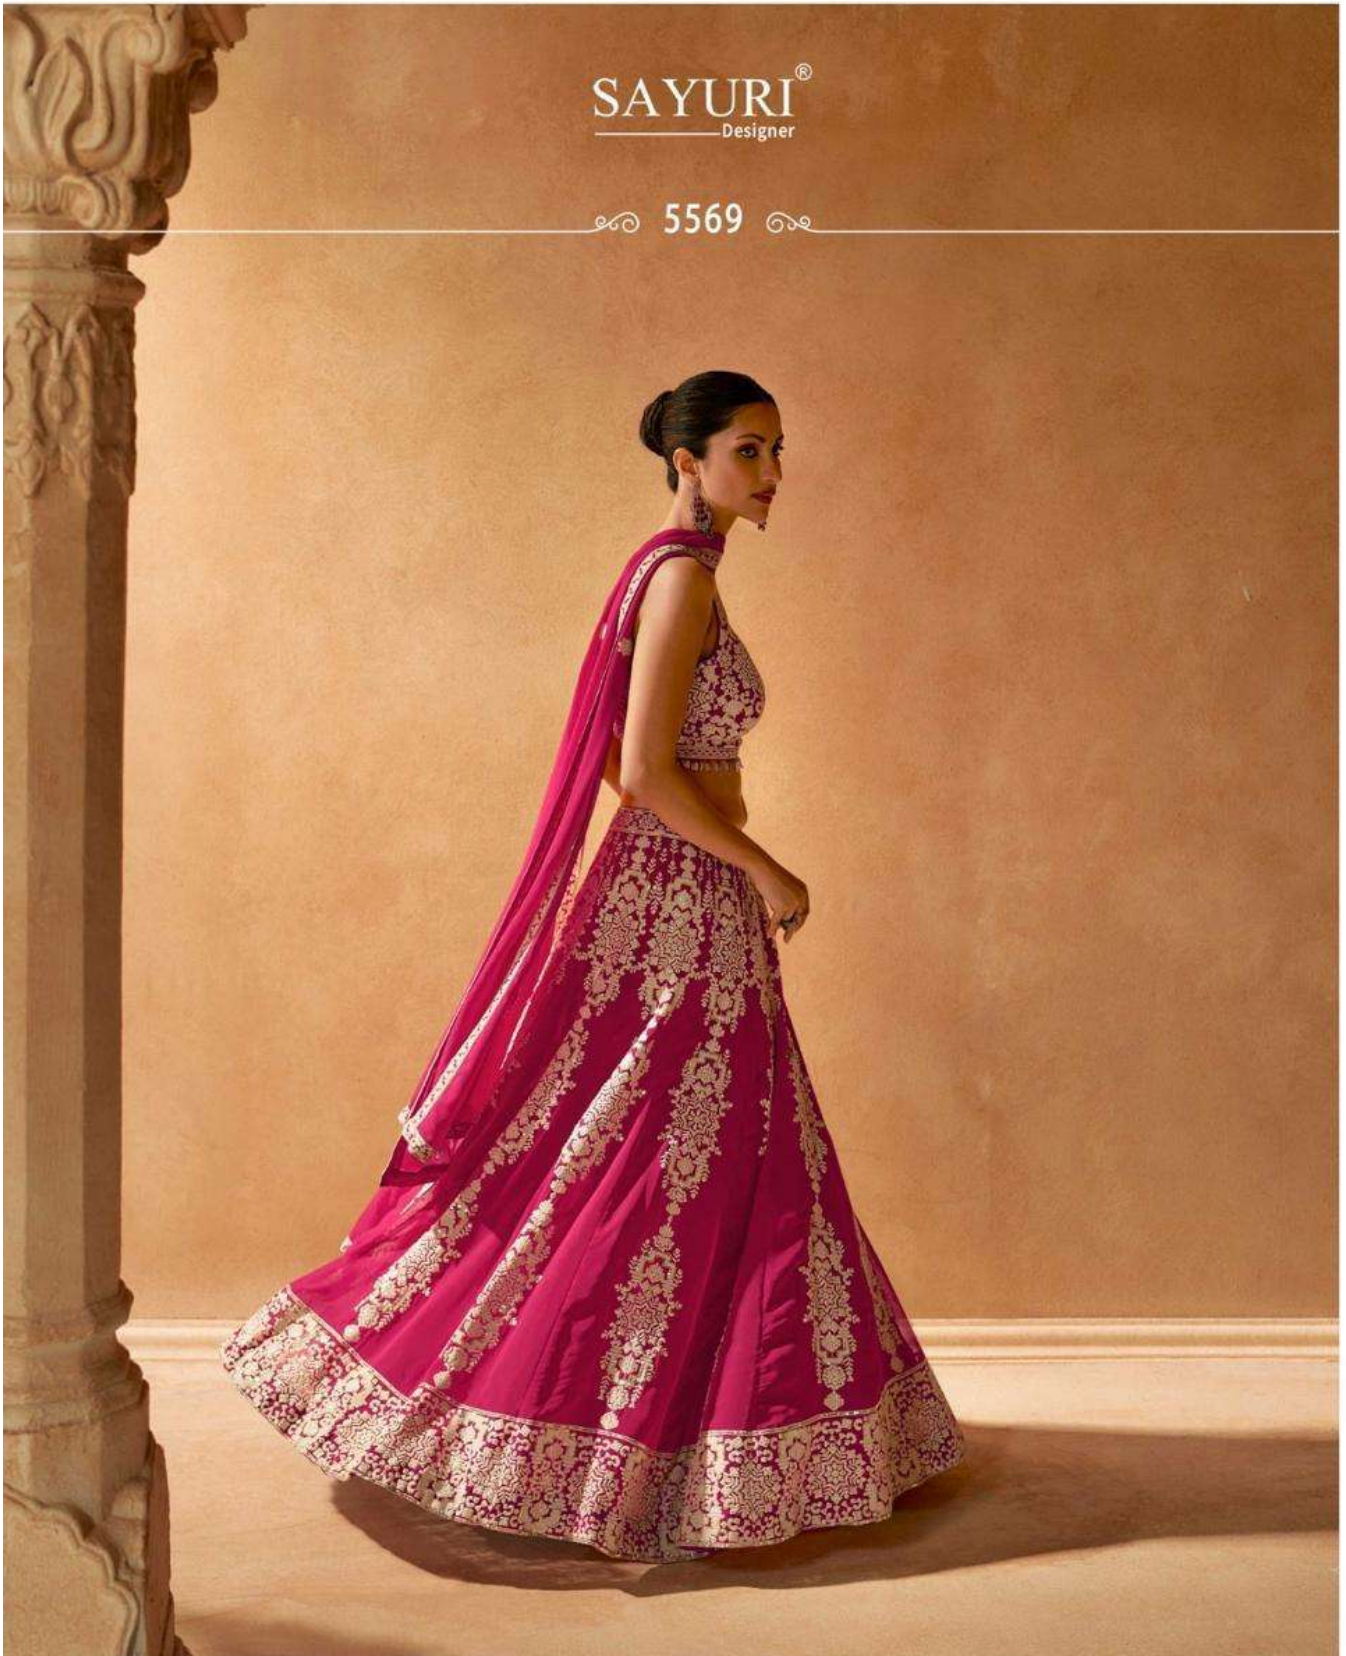

SAYURI®
Designer

5569