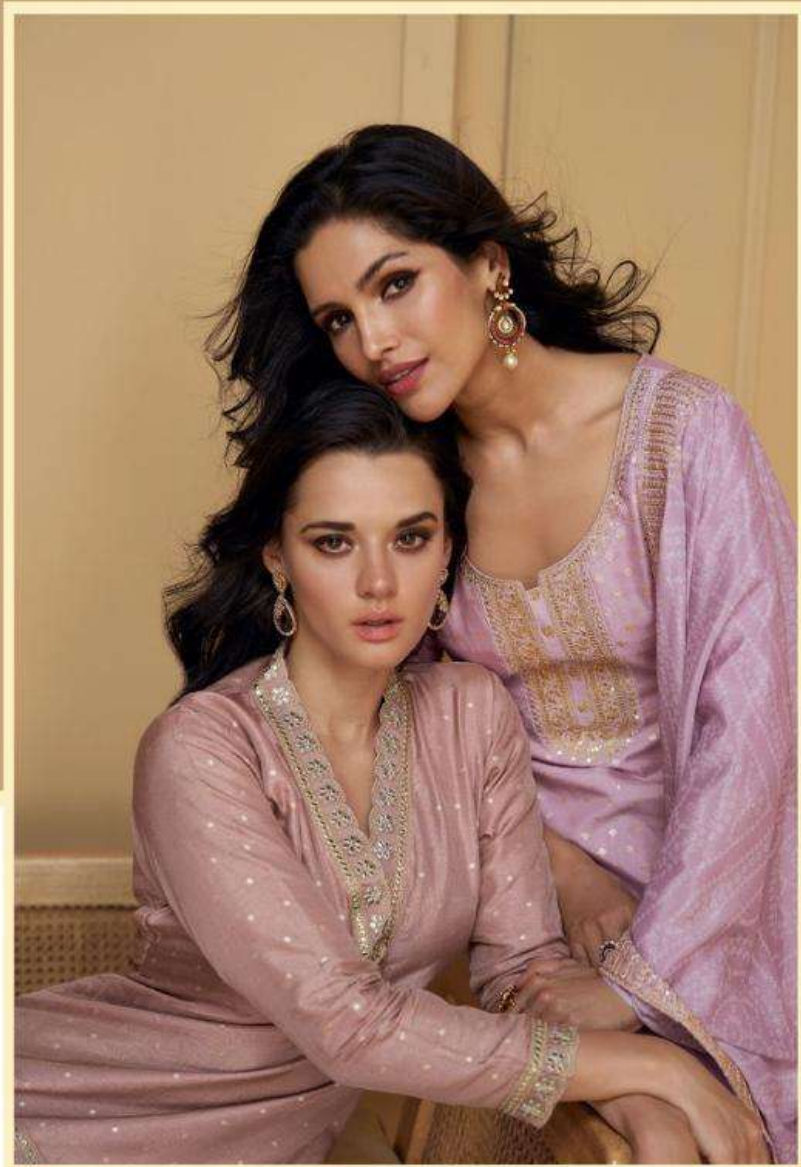

NUTAN

Crafted with the latest designs and amazing color combinations,
is collection will make you fall for it.

SAYURI®
— Designer