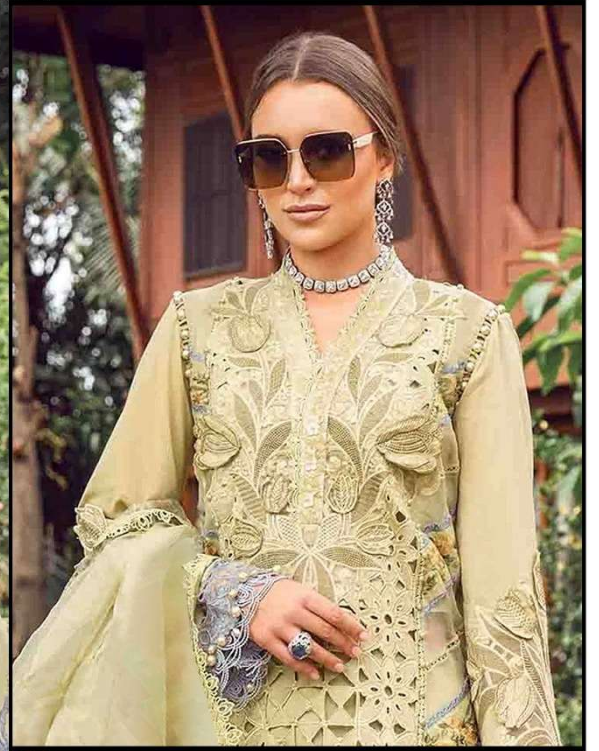

TOP - FOX GEORGETTE HEAVY EMBROIDERY WORK
WITH KHATLI (APPLIC)

BOTTOM - INNER - DULL SANTUN

DUPATTA - FOX GEORGETTE HEAVY EMBROIDERY
WITH PALLU

S - 350 A

S - 350 B

S - 350 C

S - 350 D

*Serena*TM
Pakistani Suit
A BRAND BY MEGHA EXPORT

S - 350 A

TOP - FOX GEORGETTE HEAVY EMBROIDERY WORK
WITH KHATLI { APPLIC }

BOTTOM - INNER - DULL SANTUN

DUPATTA - FOX GEORGETTE HEAVY EMBROIDERY
WITH PALLU

TOP - FOX GEORGETTE HEAVY EMBROIDERY WORK
WITH KHATLI (APPLIC)

BOTTOM - INNER - DULL SANTUN

DUPATTA - FOX GEORGETTE HEAVY EMBROIDERY
WITH PALLU

S - 350 A

S - 350 B

S - 350 C

S - 350 D

*Serena*TM
Pakistani Suit
A BRAND BY MEGHA EXPORT

S - 350 B