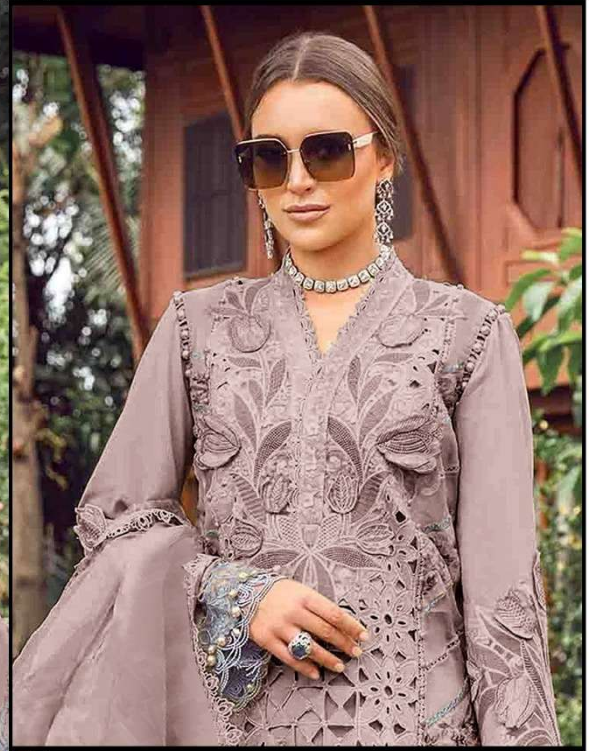

TOP - FOX GEORGETTE HEAVY EMBROIDERY WORK
WITH KHATLI (APPLIC)

BOTTOM - INNER - DULL SANTUN

DUPATTA - FOX GEORGETTE HEAVY EMBROIDERY
WITH PALLU

S - 350 A

S - 350 B

S - 350 C

S - 350 D

*Serena*TM
Pakistani Suit
A BRAND BY MEGHA EXPORT

S - 350 A

TOP - FOX GEORGETTE HEAVY EMBROIDERY WORK
WITH KHATLI { APPLIC }

BOTTOM - INNER - DULL SANTUN

DUPATTA - FOX GEORGETTE HEAVY EMBROIDERY
WITH PALLU

TOP - FOX GEORGETTE HEAVY EMBROIDERY WORK
WITH KHATLI (APPLIC)

BOTTOM - INNER - DULL SANTUN

DUPATTA - FOX GEORGETTE HEAVY EMBROIDERY
WITH PALLU

S - 350 A

S - 350 B

S - 350 C

S - 350 D

*Serena*TM
Pakistani Suit
A BRAND BY MEGHA EXPORT

S - 350 B

TOP - FOX GEORGETTE HEAVY EMBROIDERY WORK
WITH KHATLI { APPLIC }

BOTTOM - INNER - DULL SANTUN

DUPATTA - FOX GEORGETTE HEAVY EMBROIDERY
WITH PALLU

*Serena*TM
Pakistani Suit
A BRAND BY MEGHA EXPORT

S - 350 D