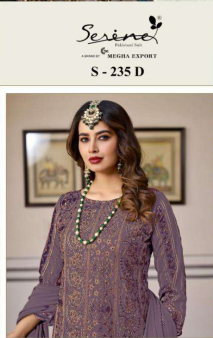

Sereno
MEGHA EXPORT
S - 235 D