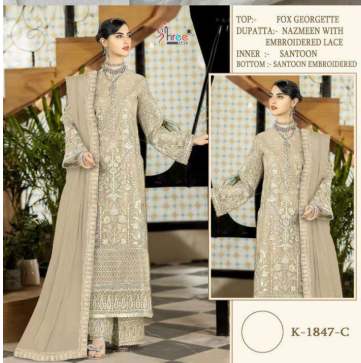

TOP:- FOX GEORGETTE
DUPATTA:- NAZMEEN WITH
EMBROIDERED LACE
INNER :- SANTOON
BOTTOM :- SANTOON EMBROIDERED

K-1847

K-1847-B

K-1847-C

K-1847-D

TOP - FOX GEORGETTE
DUPATTA - NAZMEEN WITH
EMBROIDERED LACE
INNER - SANTOON
BOTTOM - SANTOON EMBROIDERED

K-1847-C

TOP - FOX GEORGETTE
DUPATTA - NAZMEEN WITH
EMBROIDERED LACE
INNER - SANTOON
BOTTOM - SANTOON EMBROIDERED

K-1847-C

TOP - FOX GEORGETTE
DUPATTA - NAZMEEN WITH
EMBROIDERED LACE
INNER - SANTOON
BOTTOM - SANTOON EMBROIDERED

K-1847-C

Shree
FABBS

Shree
FABBS

Shree
FABBS

Shree
FABBS

Shree FABRS

Shree FABRS

TOP: FOX GEORGETTE
DUPATTA: NADZHEN WITH
EMBROIDERED LACE
INNER: SANTOON
BOTTOM: SANTOON EMBROIDERED