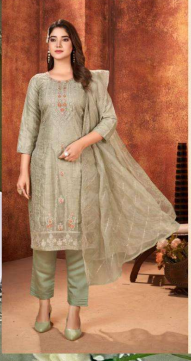

*Serina*TM
Pakistani Suit

A BRAND BY  MEGHA EXPORT

S - 243 A

TOP

ORGANZA HEAVY EMBROIDERY WORK

BOTTOM/INNER

DULL SHANTUN

DUPATTA

ORGANZA HEAVY EMBROIDERY WORK

Serene[®]
Pakistani Suit

A BRAND BY **MEGHA EXPORT**

Serene[®]
Pakistani Suit
A BRAND BY **MEGHA EXPORT**
S - 243 C

TOP
ORGANZA HEAVY EMBROIDERY WORK

BOTTOM/INNER
DULL SHANTUN

DUPATTA
ORGANZA HEAVY EMBROIDERY WORK

Serine
Pakistani Suit
A BRAND BY **MEGA EXPORT**

Serine
A PRODUCT OF
MEGA EXPORT

Serine
MADE IN INDIA

Serine
MEGA EXPORT
S - 243 A

TOP
ORGANZA HEAVY EMBROIDERY WORK
BOTTOM/NECK
DULL SHANTUN
DUPATTA
ORGANZA HEAVY EMBROIDERY WORK

*Serina*TM
Pakistani Suit

A BRAND BY  MEGHA EXPORT

S - 243 C

TOP

ORGANZA HEAVY EMBROIDERY WORK

BOTTOM/INNER

DULL SHANTUN

DUPATTA