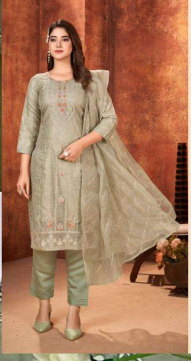

*Serina*<sup>TM</sup>  
Pakistani Suit

A BRAND BY  MEGHA EXPORT

**S - 243 A**

**TOP**

ORGANZA HEAVY EMBROIDERY WORK

**BOTTOM/INNER**

DULL SHANTUN

**DUPATTA**

**BOTTOM/INNER**  
DULL SHANTUN

**DUPATTA**  
ORGANZA HEAVY EMBROIDERY WORK

**Serine**  
Pakistani Suit  
A BRAND BY **MEGA EXPORT**

**Serine**  
A PRODUCT OF  
**MEGA EXPORT**

**Serine**  
MADE IN INDIA

**Serine**  
MEGA EXPORT  
S - 243 A

**TOP**  
ORGANZA HEAVY EMBROIDERY WORK

**BOTTOM/NECK**  
DULL SHANTUN

**DUPATTA**  
ORGANZA HEAVY EMBROIDERY WORK

*Serina*<sup>TM</sup>  
Pakistani Suit

A BRAND BY  MEGHA EXPORT

**S - 243 C**

**TOP**

ORGANZA HEAVY EMBROIDERY WORK