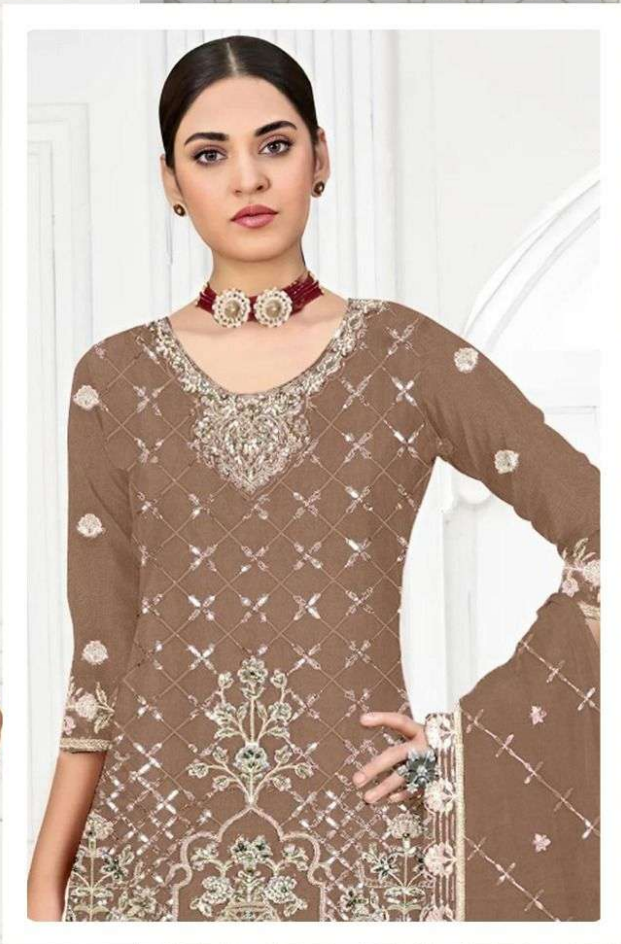

SF1008 D

Fabric:

- HEAVY GEORGETTE WITH EMBROIDERY AND LATKAN TOP
- HEAVY GEORGETTE WITH EMROIDERY TOP BACK
- HEAVY GEORGETTE WITH EMROIDERY SLEEVES
- DULL SANTOON BOTTOM & INNER
- HEAVY GEORGETTE WITH LACE, EMBROIDERY & LATKAN DUPATTA