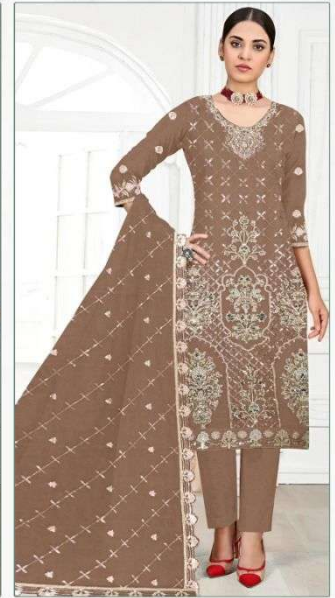

Fabric:
HEAVY GEORGETTE WITH EMBROIDERY AND LATKAN TOP
HEAVY GEORGETTE WITH EMROIDERY TOP BACK
HEAVY GEORGETTE WITH EMROIDERY SLEEVES
DULL SANTOON BOTTOM & INNER
HEAVY GEORGETTE WITH LACE, EMBROIDERY & LATKAN DUPATTA

SF1008-D