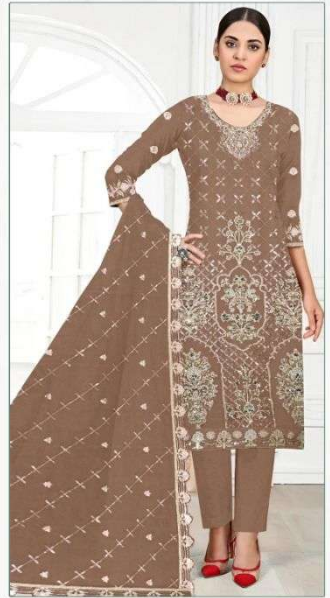

Fabric:
HEAVY GEORGETTE WITH EMBROIDERY AND LATKAN TOP
HEAVY GEORGETTE WITH EMROIDERY TOP BACK
HEAVY GEORGETTE WITH EMROIDERY SLEEVES
DULL SANTOON BOTTOM & INNER
HEAVY GEORGETTE WITH LACE, EMBROIDERY & LATKAN DUPATTA

SF1008-D