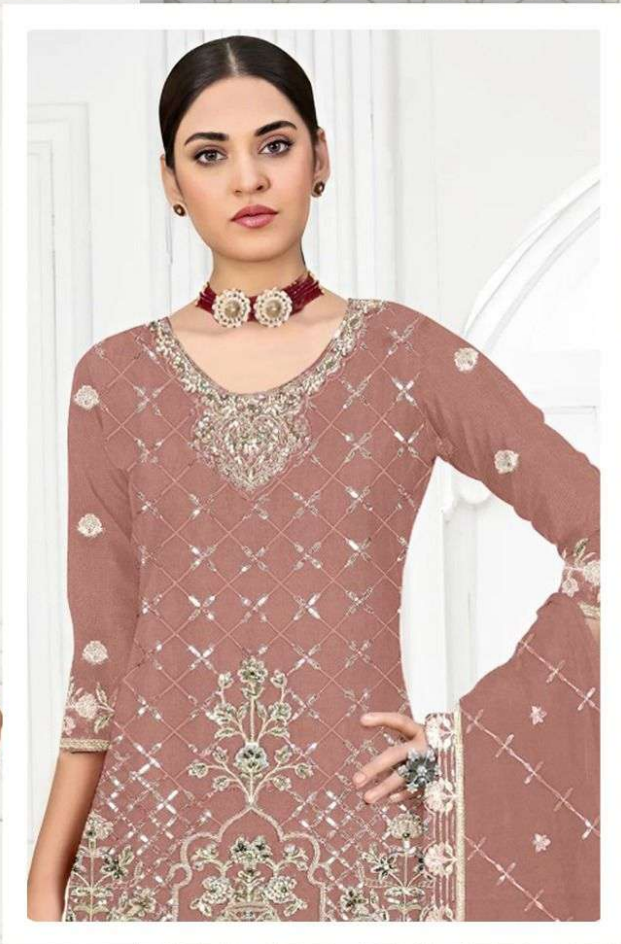

**Fabric:**  
HEAVY GEORGETTE WITH EMBROIDERY AND LATKAN TOP  
HEAVY GEORGETTE WITH EMROIDERY TOP BACK  
HEAVY GEORGETTE WITH EMROIDERY SLEEVES  
DULL SANTOON BOTTOM & INNER  
HEAVY GEORGETTE WITH LACE, EMBROIDERY & LATKAN DUPATTA

**SF1008-A**

**SF1008-B**

**SF1008-C**

**SF1008-D**

#### Fabric:

- HEAVY GEORGETTE WITH EMBROIDERY AND LATKAN TOP
- HEAVY GEORGETTE WITH EMBROIDERY TOP BACK
- HEAVY GEORGETTE WITH EMBROIDERY SLEEVES
- DULL SANTOON BOTTOM & INNER
- HEAVY GEORGETTE WITH LACE EMBROIDERY & LATKAN DUPATTA