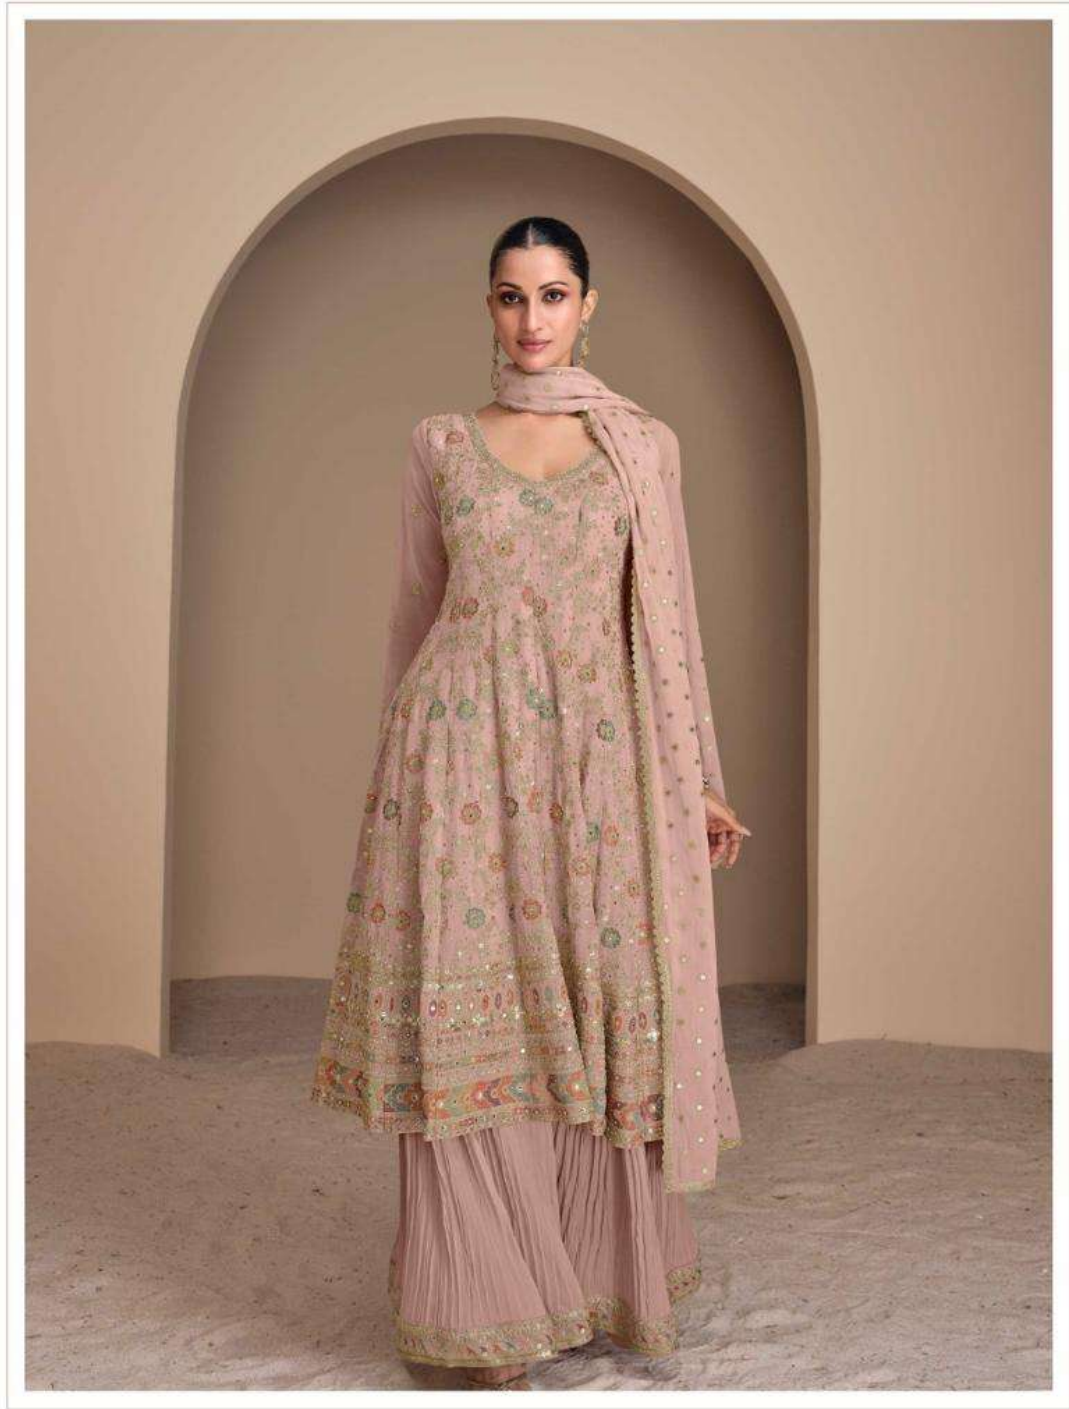

SAYURI[®]
—Designer

D NO-5659

SAYURI®
Designer

D NO-5659