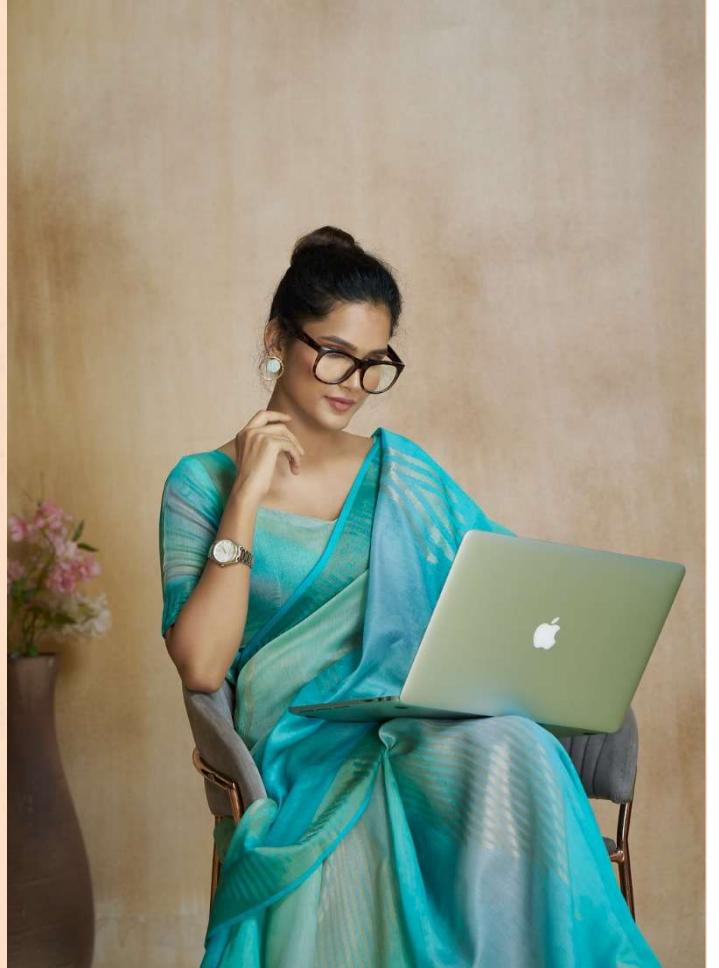

RAPATH
The Secret of Style

920004