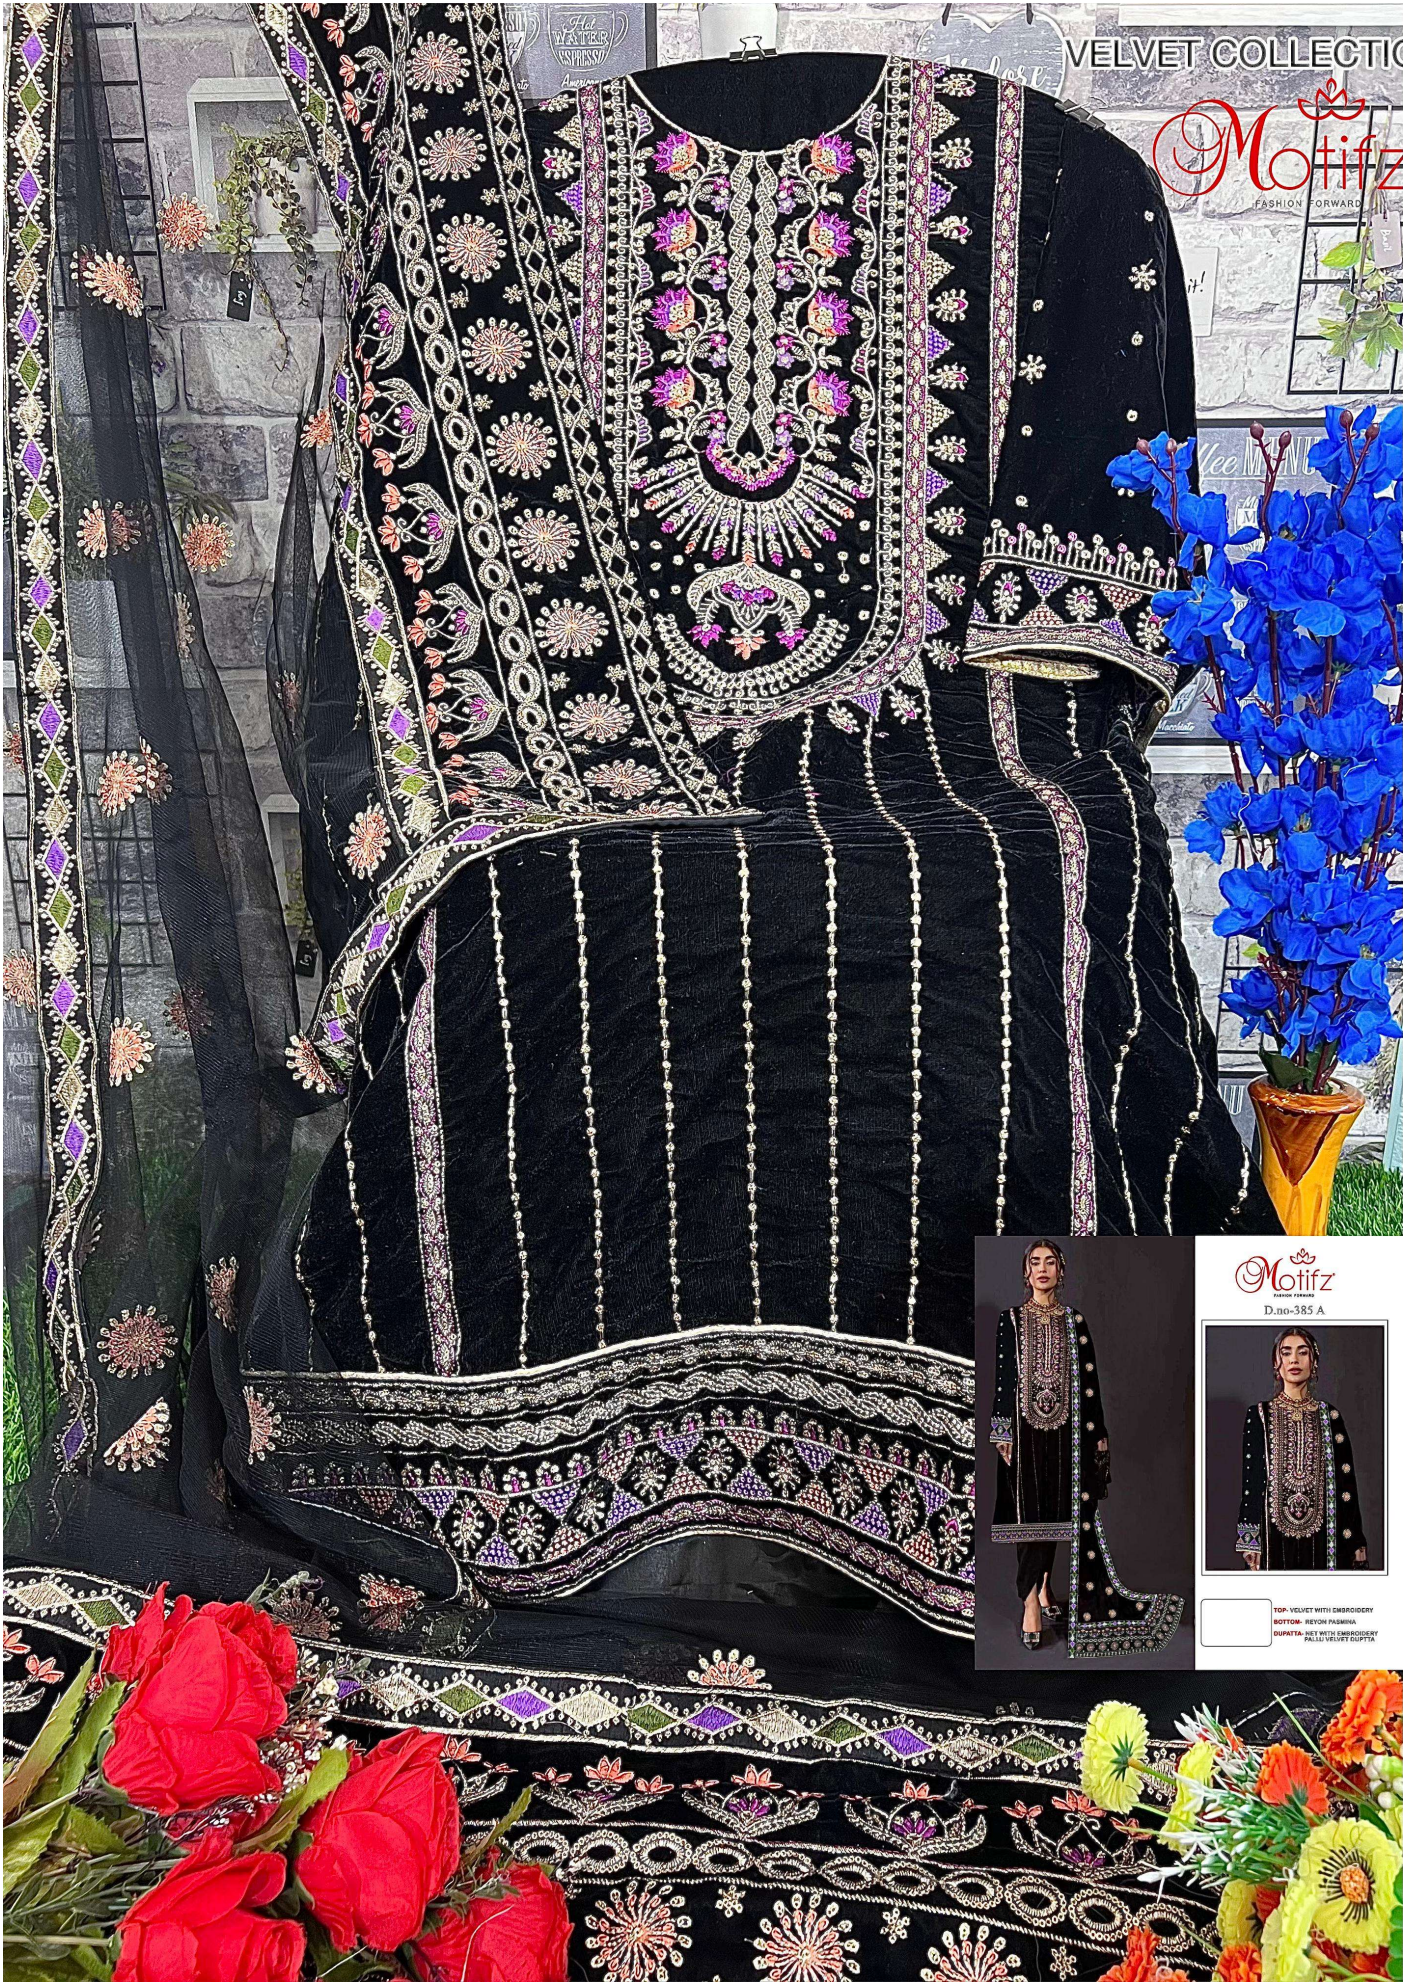

VELVET COLLECTION

Motifz
FASHION FORWARD

Motifz
D.no-385 A