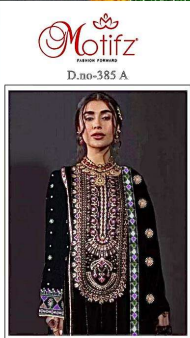

VELVET COLLECTION

Motifz
FASHION FORWARD

Motifz
D.no-385 A