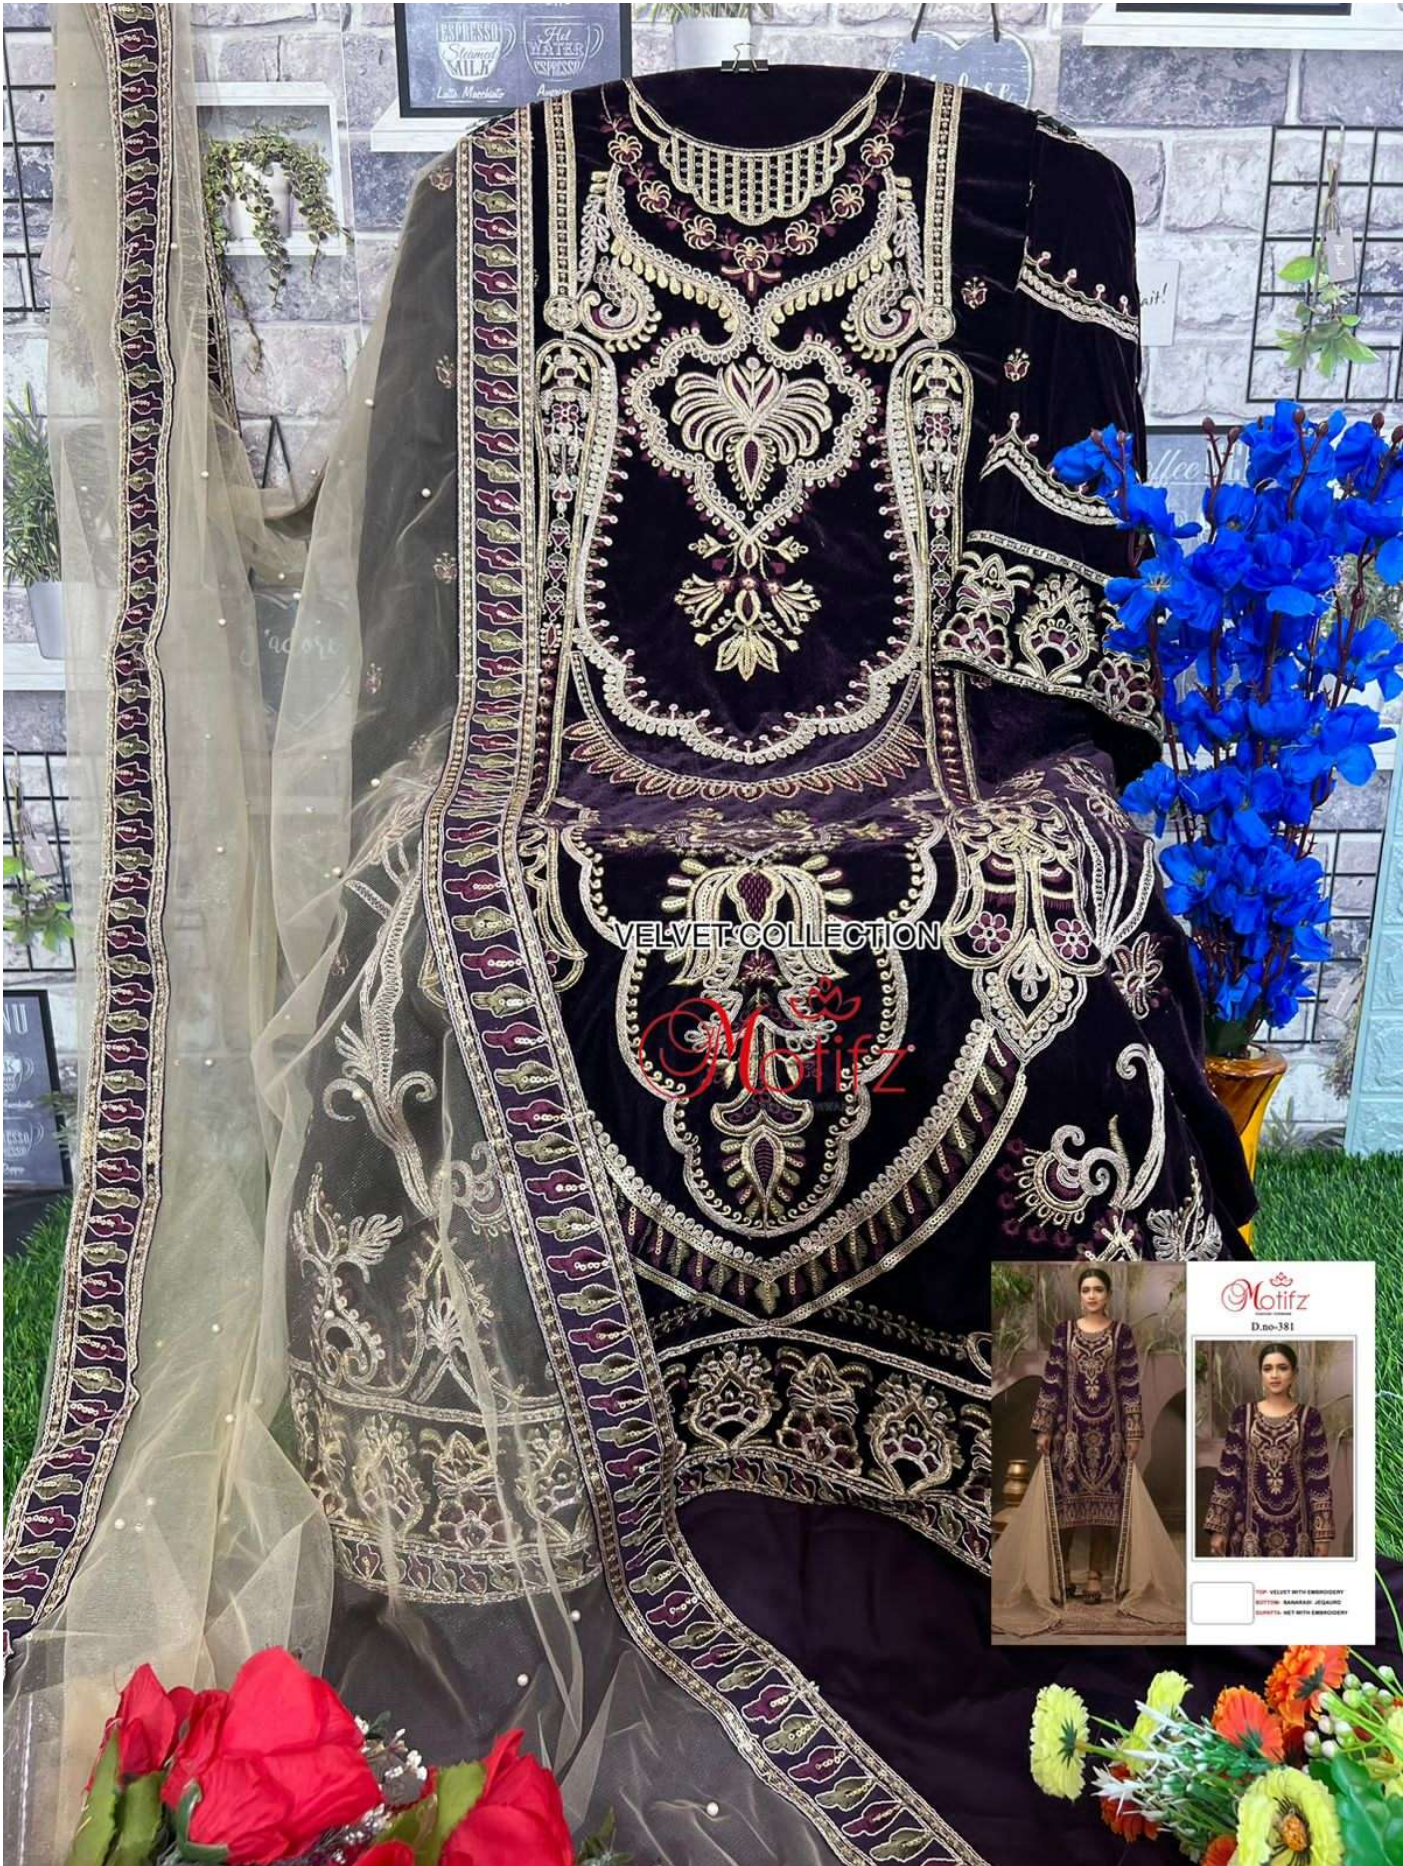

**Motifz**  
FASHION FORWARD

D.no-381

**TOP-** VELVET WITH EMBROIDERY  
**BOTTOM-** BANARASI JEQAURD  
**DUPATTA-** NET WITH EMBROIDERY

VELVET COLLECTION

Motifz

Motifz  
D.no-381

TOP: VELVET WITH EMBROIDERY  
BOTTOM: BANARASI JACQUARD  
SHIRT: NET WITH EMBROIDERY

**Motifz**  
FASHION FORWARD

D.no-381

**TOP-** VELVET WITH EMBROIDERY  
**BOTTOM-** BANARASI JEQUARD  
**DUPATTA-** NET WITH EMBROIDERY