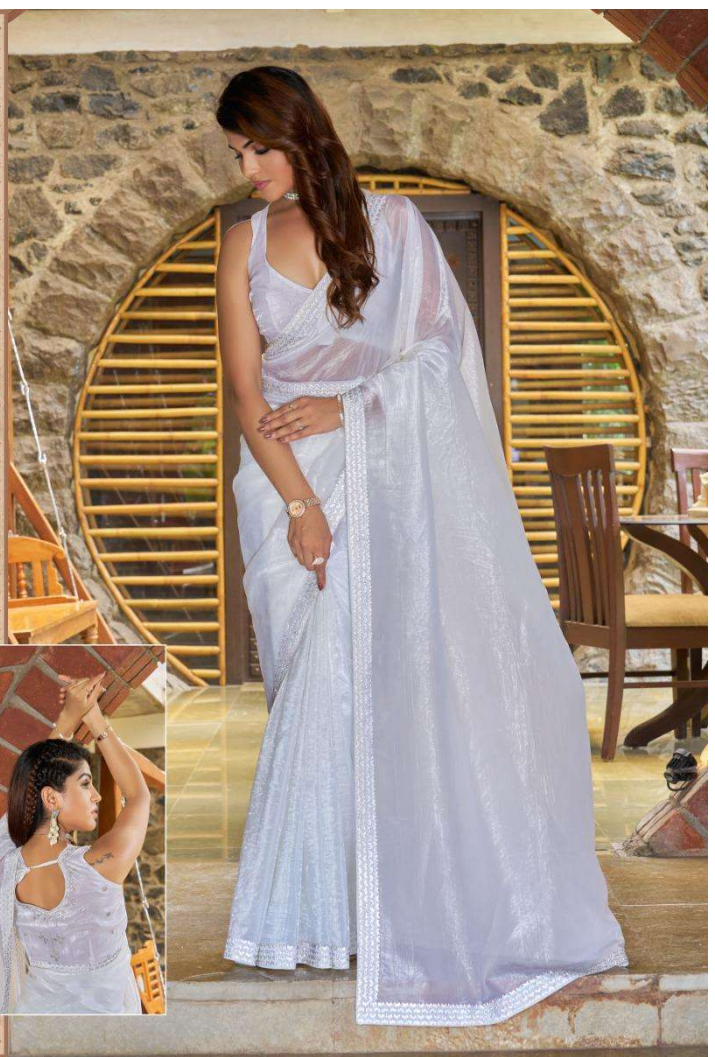

THIS FESTIVE SEASON  
SHINE ON WITH THE NEWEST  
TREND. ADORN THESE DRESSES  
WITH ETERNAL GRACE!

821-E

THIS FESTIVE SEASON  
SHINE ON WITH THE NEWEST  
TREND. ADORN THESE DRESSES  
WITH ETERNAL GRACE!

821-A

THIS FESTIVE SEASON  
SHINE ON WITH THE NEWEST  
TREND. ADORN THESE DRESSES  
WITH ETERNAL GRACE!

821-D

THIS FESTIVE SEASON  
SHINE ON WITH THE NEWEST  
TREND. ADORN THESE DRESSES  
WITH ETERNAL GRACE!

821-B

THIS FESTIVE SEASON  
SHINE ON WITH THE NEWEST  
TREND, ADORN THESE DRESSES  
WITH ETERNAL GRACE!

A framed inset image showing a close-up of the woman in the light blue saree, framed within a decorative border. She is wearing a necklace and earrings.