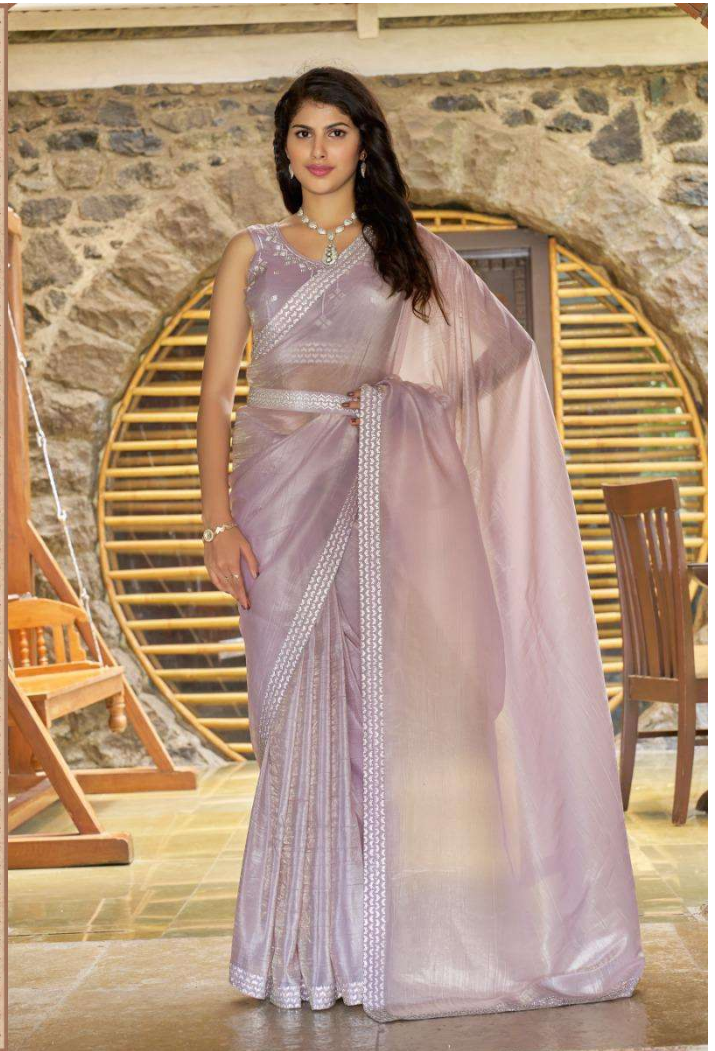

THIS FESTIVE SEASON  
SHINE ON WITH THE NEWEST  
TREND. ADORN THESE DRESSES  
WITH ETERNAL GRACE!

821-E

THIS FESTIVE SEASON  
SHINE ON WITH THE NEWEST  
TREND. ADORN THESE DRESSES  
WITH ETERNAL GRACE!

821-A

THIS FESTIVE SEASON  
SHINE ON WITH THE NEWEST  
TREND. ADORN THESE DRESSES  
WITH ETERNAL GRACE!

821-D

THIS FESTIVE SEASON  
SHINE ON WITH THE NEWEST  
TREND. ADORN THESE DRESSES  
WITH ETERNAL GRACE!

821-B

THIS FESTIVE SEASON  
SHINE ON WITH THE NEWEST  
TREND, ADORN THESE DRESSES  
WITH ETERNAL GRACE!

A framed inset image showing a close-up of the woman in the light blue saree, framed within a decorative border. She is wearing a necklace and earrings.