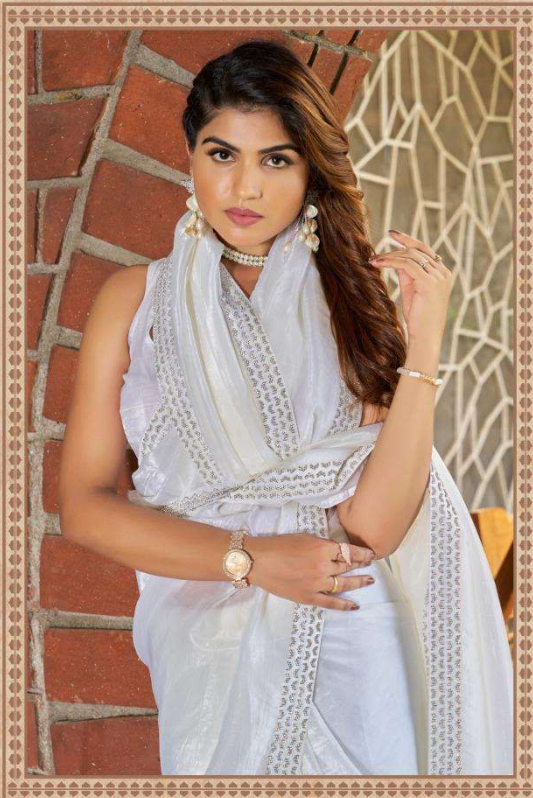

THIS FESTIVE SEASON  
SHINE ON WITH THE NEWEST  
TREND. ADORN THESE DRESSES  
WITH ETERNAL GRACE!

821-E

THIS FESTIVE SEASON  
SHINE ON WITH THE NEWEST  
TREND. ADORN THESE DRESSES  
WITH ETERNAL GRACE!

821-A

THIS FESTIVE SEASON  
SHINE ON WITH THE NEWEST  
TREND. ADORN THESE DRESSES  
WITH ETERNAL GRACE!

821-D

THIS FESTIVE SEASON  
SHINE ON WITH THE NEWEST  
TREND. ADORN THESE DRESSES  
WITH ETERNAL GRACE!

821-B

THIS FESTIVE SEASON  
SHINE ON WITH THE NEWEST  
TREND, ADORN THESE DRESSES  
WITH ETERNAL GRACE!

A framed inset image showing a close-up of the woman in the light blue saree, framed within a decorative border. She is wearing a necklace and earrings.