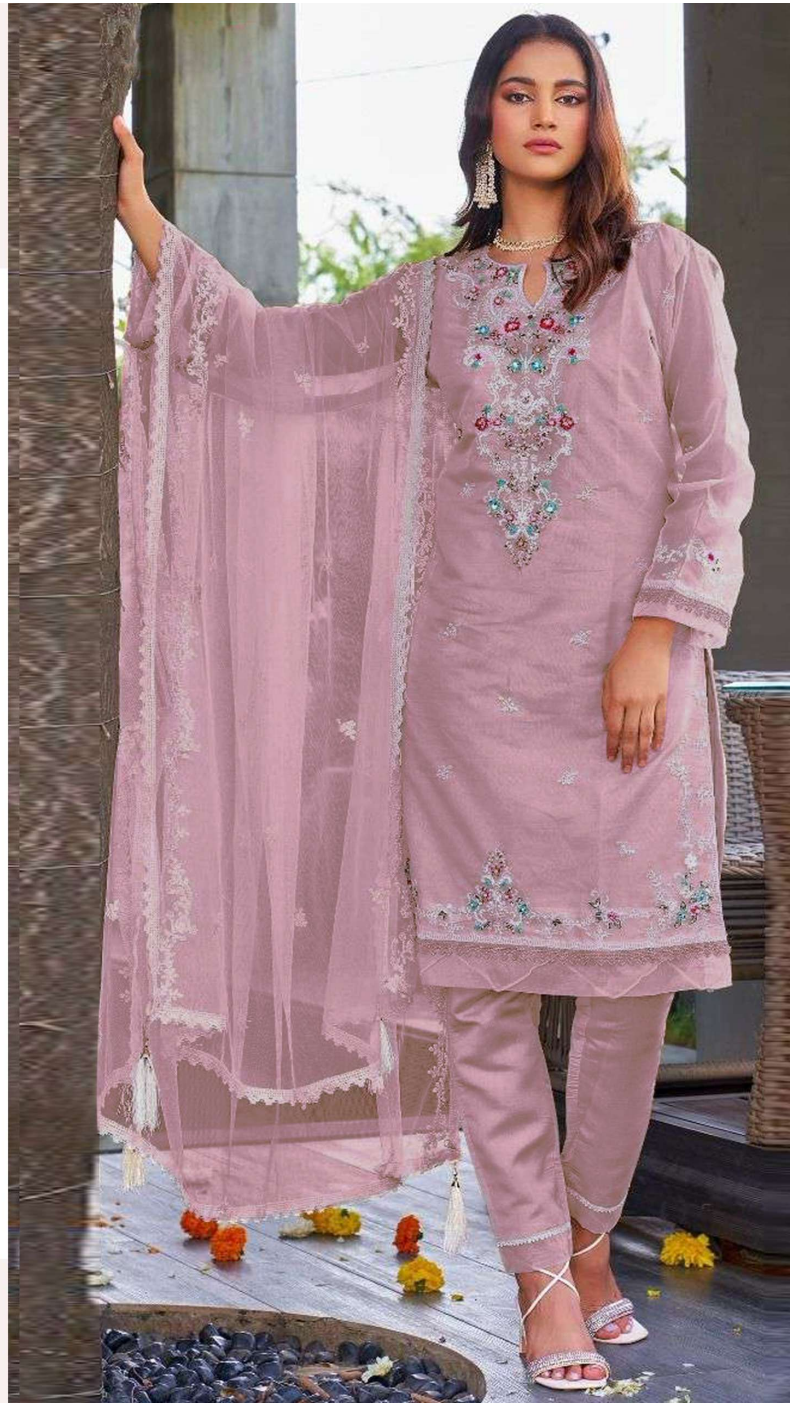

MAHNUR[™]
— FASHION —

D.NO:- M - 54002

TOP - ORGANZA WITH HEAVY EMBROIDERED
BOTTOM / INNER - SANTOON
DUPPTA - ORGANZA WITH HEAVY EMBROIDERED

MAHNUR[™]
— FASHION —

D.NO:- M - 54001

TOP - ORGANZA WITH HEAVY EMBROIDERED
BOTTOM / INNER - SANTOON
DUPPTA - ORGANZA WITH HEAVY EMBROIDERED

MAHNUR[™]
— FASHION —

D.NO:- M - 54002

TOP - ORGANZA WITH HEAVY EMBROIDERED
BOTTOM / INNER - SANTOON
DUPPTA - ORGANZA WITH HEAVY EMBROIDERED

MAHNUR
VOL-54

D.No.54001

D.No.54002

MAHNUR
— FASHION —

STYLE *of* ETERNAL