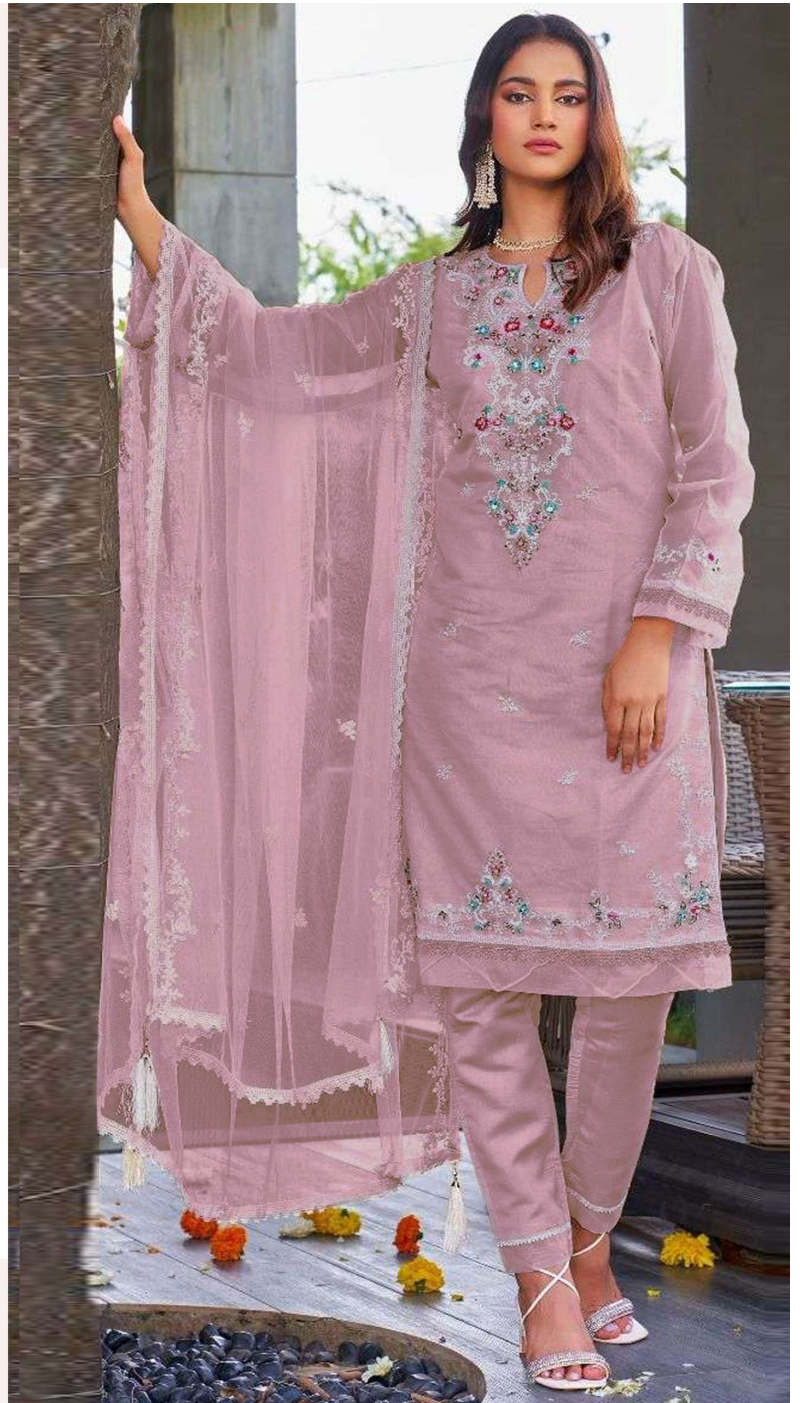

MAHNUR[™]
— FASHION —

D.NO:- M - 54002

TOP - ORGANZA WITH HEAVY EMBROIDERED
BOTTOM / INNER - SANTOON
DUPPTA - ORGANZA WITH HEAVY EMBROIDERED

MAHNUR[™]
— FASHION —

D.NO:- M - 54001

TOP - ORGANZA WITH HEAVY EMBROIDERED
BOTTOM / INNER - SANTOON
DUPPTA - ORGANZA WITH HEAVY EMBROIDERED

MAHNUR[™]
— FASHION —

D.NO:- M - 54002

TOP - ORGANZA WITH HEAVY EMBROIDERED
BOTTOM / INNER - SANTOON
DUPPTA - ORGANZA WITH HEAVY EMBROIDERED

MAHNUR
VOL-54

D.No.54001

D.No.54002

MAHNUR
— FASHION —

STYLE *of* ETERNAL