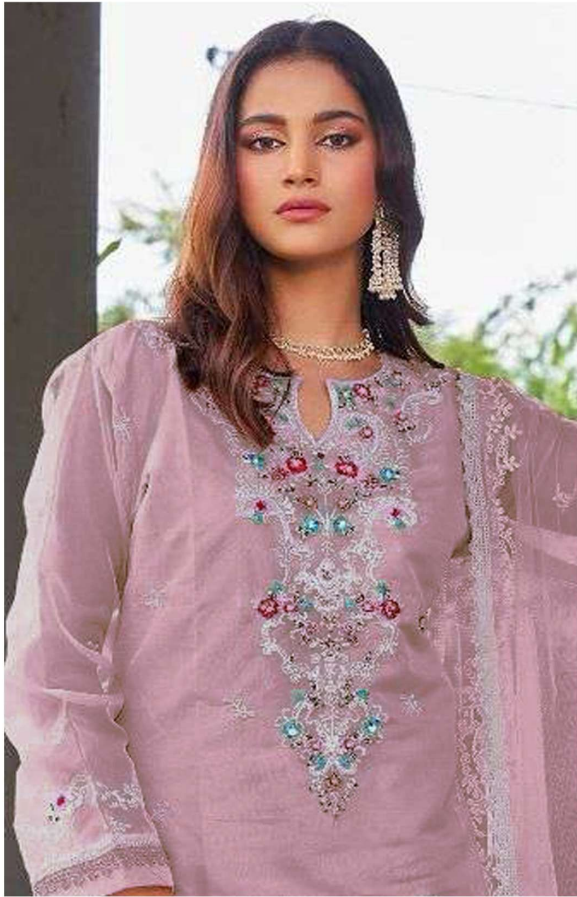

MAHNUR[™]
— FASHION —

D.NO:- M - 54002

TOP - ORGANZA WITH HEAVY EMBROIDERED
BOTTOM / INNER - SANTOON
DUPPTA - ORGANZA WITH HEAVY EMBROIDERED

MAHNUR[™]
— FASHION —

D.NO:- M - 54001

TOP - ORGANZA WITH HEAVY EMBROIDERED
BOTTOM / INNER - SANTOON
DUPPTA - ORGANZA WITH HEAVY EMBROIDERED

MAHNUR[™]
— FASHION —

D.NO:- M - 54002

TOP - ORGANZA WITH HEAVY EMBROIDERED
BOTTOM / INNER - SANTOON
DUPPTA - ORGANZA WITH HEAVY EMBROIDERED

MAHNUR
VOL-54

D.No.54001

D.No.54002

MAHNUR
— FASHION —

STYLE *of* ETERNAL