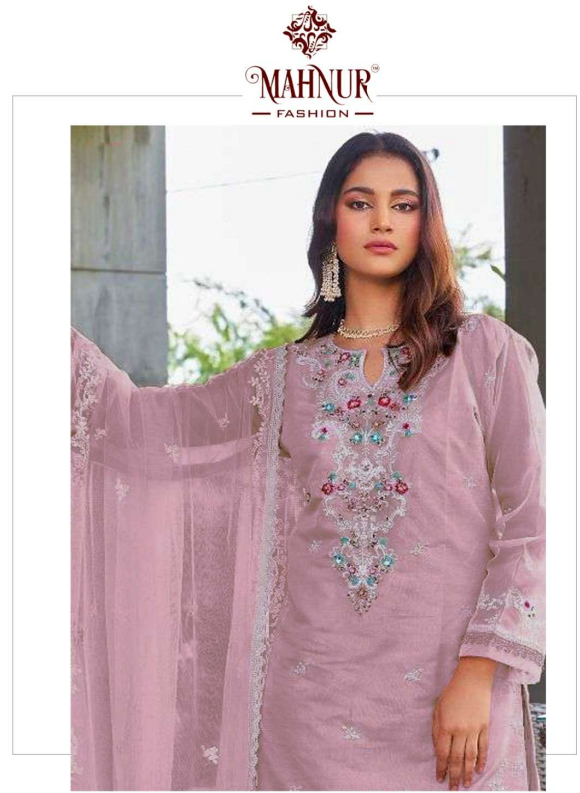

MAHNUR
VOL-54

MAHNUR
VOL-54