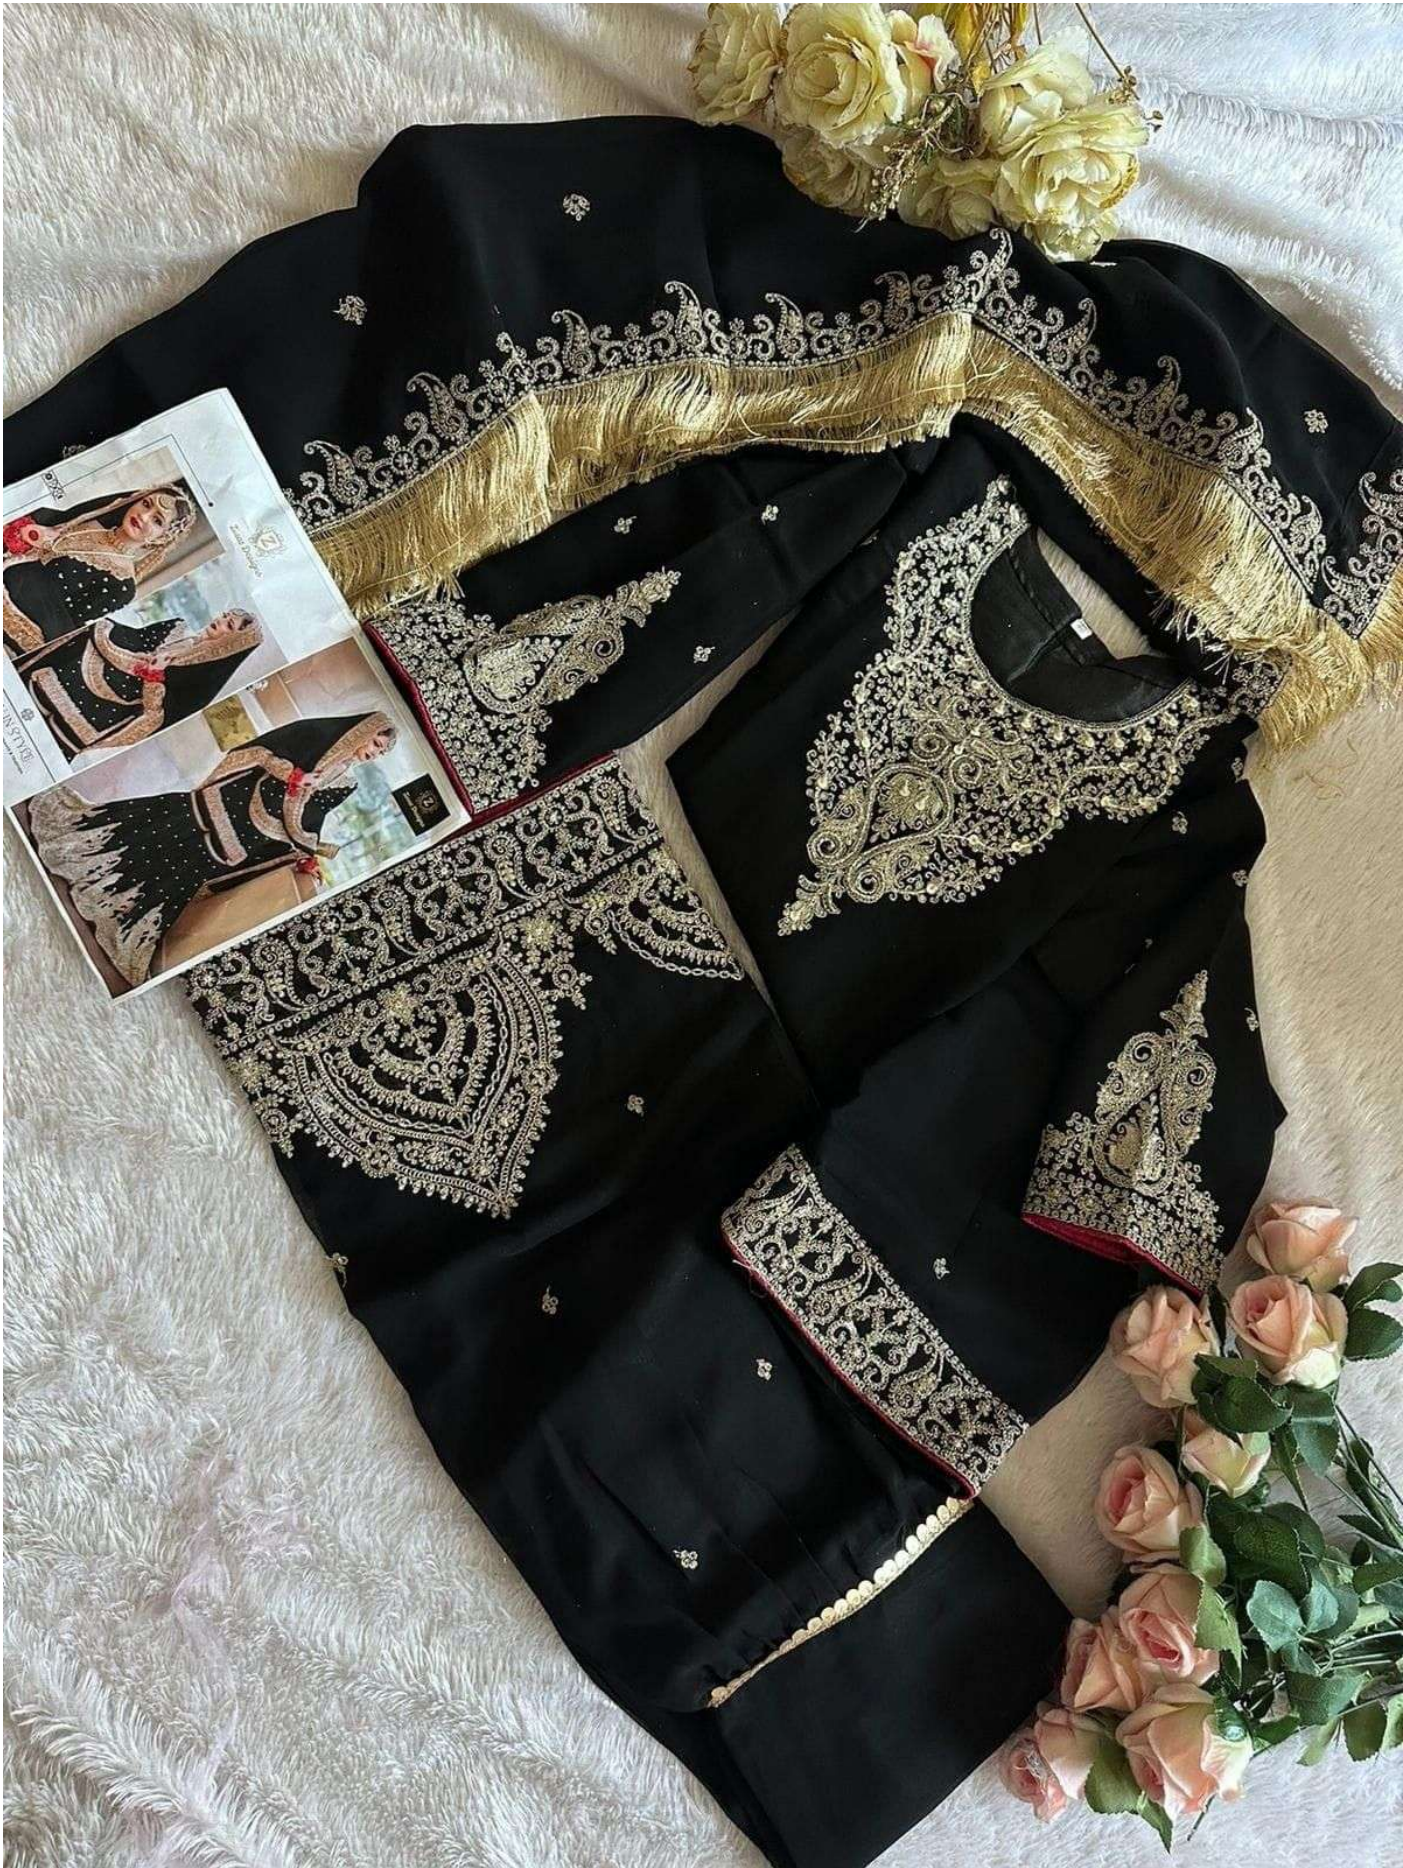

Ivet

Ivet

Ziaaz Designs

vel

Z7773

D.NO. 662

VALVET COLLECTION

QUEEN IN STYLE

SIMPLE WITHOUT LETTING SO OF ELEGANCE & TRADITION
WITH NATURAL FABRICS

Ziaaz Designs

velvet

Ziaaz Designs

Z7773
D.NO. 662

VALVET COLLECTION

QUEEN IN STYLE

SIMPLE WITHOUT LETTING SO OF ELEGANCE & TRADITION
WITH NATURAL FABRICS