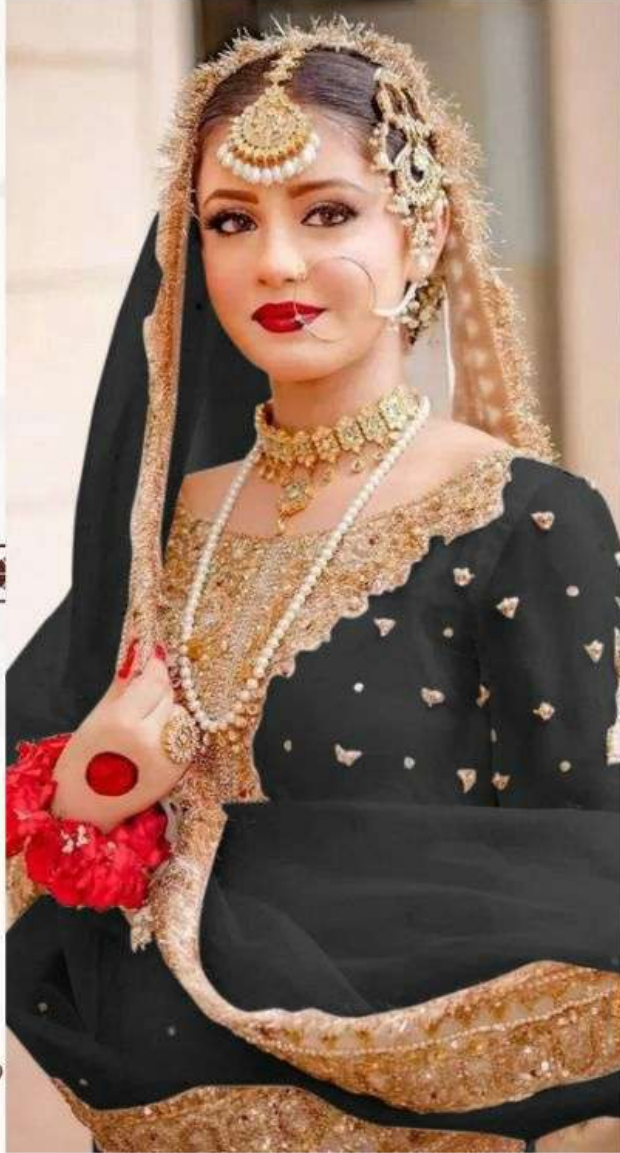

Ivet

Ivet

Ziaaz Designs

vel

Z7773

D.NO. 662

VALVET COLLECTION

QUEEN IN STYLE

SIMPLE WITHOUT LETTING SO OF ELEGANCE & TRADITION
WITH NATURAL FABRICS

Ziaaz Designs

velvet

Ziaaz Designs

Z7773
D.NO. 662

VALVET COLLECTION

QUEEN IN STYLE

SIMPLE WITHOUT LETTING SO OF ELEGANCE & TRADITION
WITH NATURAL FABRICS