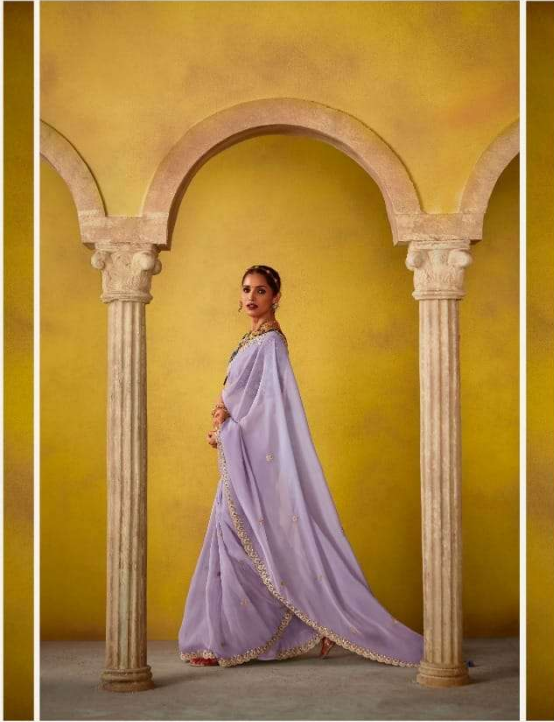

kimora[®]

S-2151

*** KIMORA - DIVANI ***

Price List

Sr.No	Design No	Rate
1	S-2151	2790
2	S-2152	2590
3	S-2153	2475
4	S-2154	2690
5	S-2155	2690
6	S-2156	2790
7	S-2157	2575
8	S-2158	2520
9	S-2159	2590
10	S-2160	2650
11	S-2161	2690
TOTAL		29050

KIMORA®

"Saree: A bridge between past and present."

S-2155

"A woman in a saree is a timeless beauty."

S-2155

KIMORA®

S-2154

KIMORA®

kimora®

S-2152

kimora®

S-2153

kimora®

"Saree: A symbol of poise and grace."

S-2161

KIMORA®