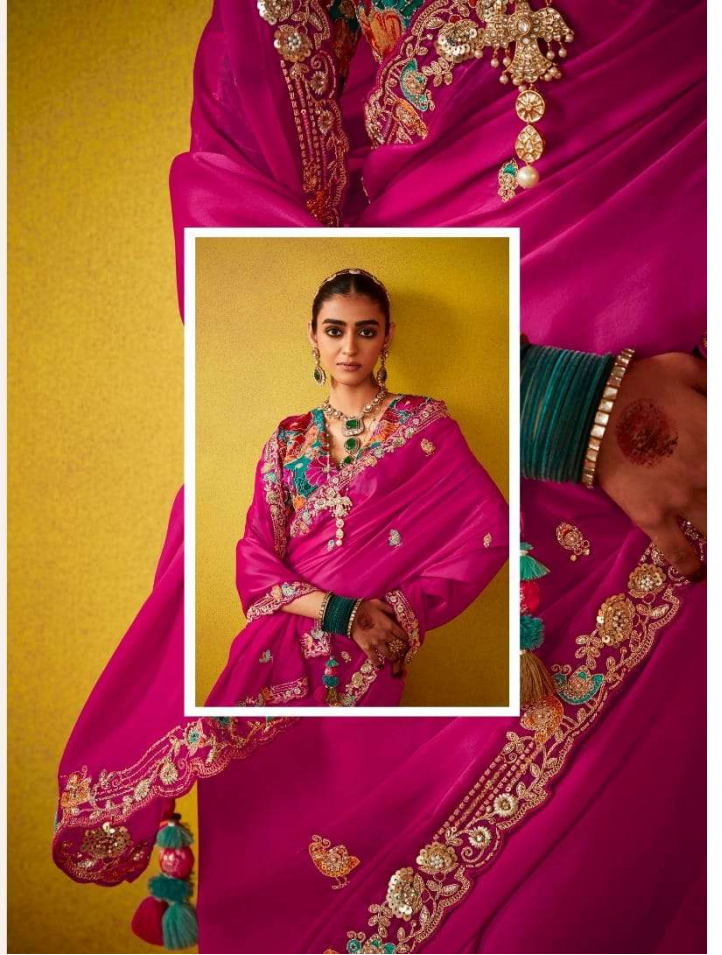

kimora[®]

S-2151

*** KIMORA - DIVANI ***

Price List

Sr.No	Design No	Rate
1	S-2151	2790
2	S-2152	2590
3	S-2153	2475
4	S-2154	2690
5	S-2155	2690
6	S-2156	2790
7	S-2157	2575
8	S-2158	2520
9	S-2159	2590
10	S-2160	2650
11	S-2161	2690
TOTAL		29050

KIMORA®

"Saree: A bridge between past and present."

S-2155

"A woman in a saree is a timeless beauty."

S-2155

KIMORA®

S-2154

KIMORA®

kimora®

S-2152

kimora®

S-2153

kimora®

"Saree: A symbol of poise and grace."

S-2161

KIMORA®