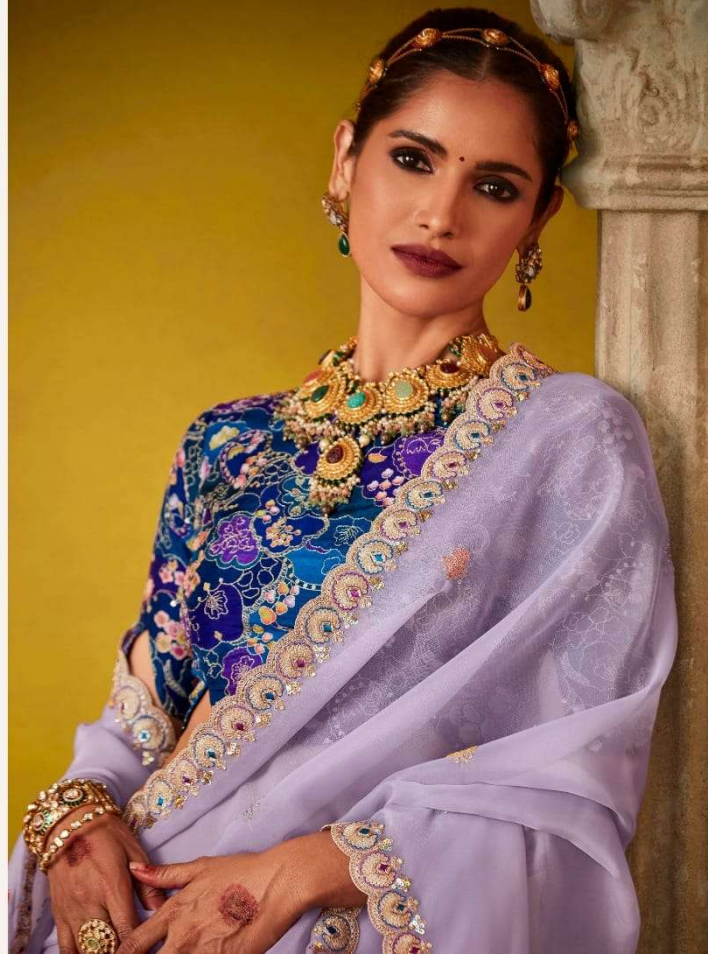

kimora[®]

S-2151

*** KIMORA - DIVANI ***

Price List

Sr.No	Design No	Rate
1	S-2151	2790
2	S-2152	2590
3	S-2153	2475
4	S-2154	2690
5	S-2155	2690
6	S-2156	2790
7	S-2157	2575
8	S-2158	2520
9	S-2159	2590
10	S-2160	2650
11	S-2161	2690
TOTAL		29050

KIMORA®

"Saree: A bridge between past and present."

S-2155

"A woman in a saree is a timeless beauty."

S-2155

KIMORA®

S-2154

KIMORA®

kimora®

S-2152

kimora®

S-2153

kimora®

"Saree: A symbol of poise and grace."

S-2161

KIMORA®