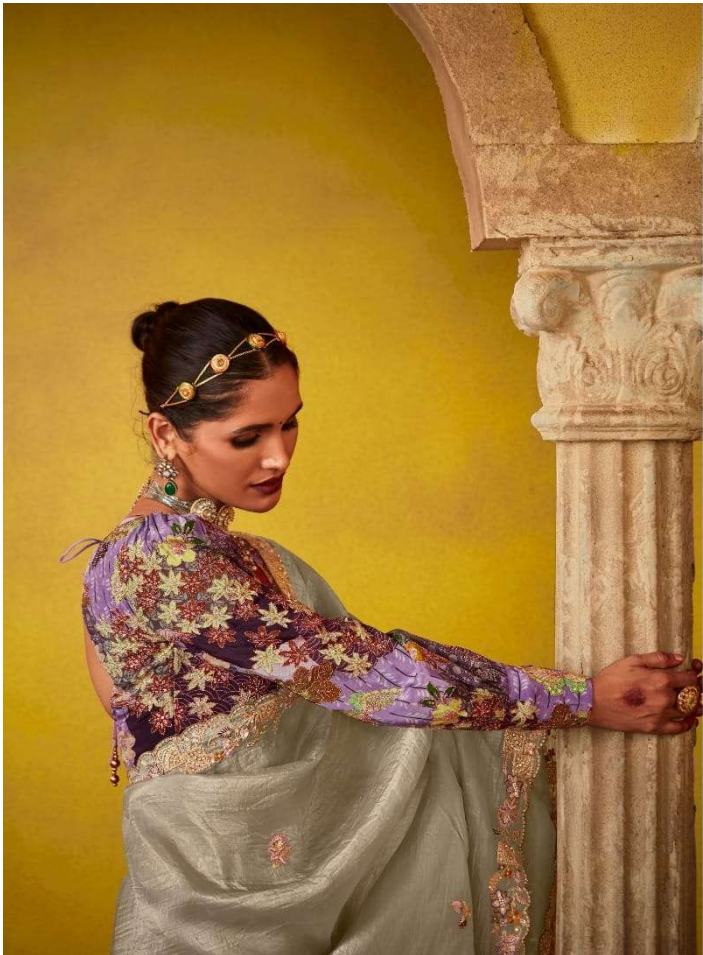

KIMORA®

"Saree: A bridge between past and present."

S-2155