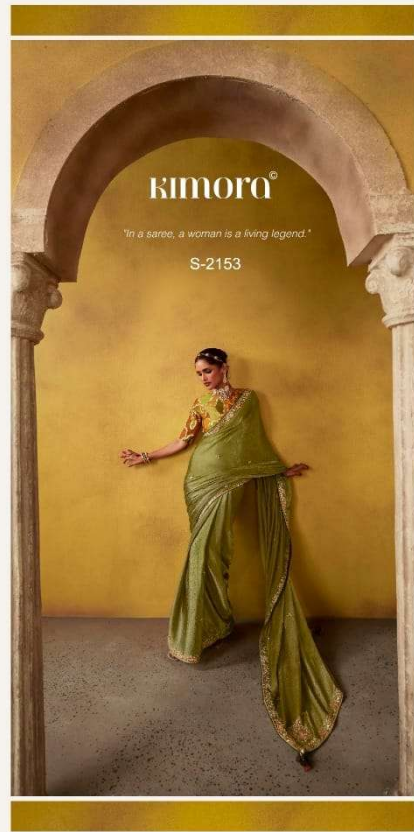

kimora[®]

S-2151

*** KIMORA - DIVANI ***

Price List

Sr.No	Design No	Rate
1	S-2151	2790
2	S-2152	2590
3	S-2153	2475
4	S-2154	2690
5	S-2155	2690
6	S-2156	2790
7	S-2157	2575
8	S-2158	2520
9	S-2159	2590
10	S-2160	2650
11	S-2161	2690
TOTAL		29050

KIMORA®

"Saree: A bridge between past and present."

S-2155

"A woman in a saree is a timeless beauty."

S-2155

KIMORA®

S-2154

KIMORA®

kimora®

S-2152

kimora®

S-2153

kimora®

"Saree: A symbol of poise and grace."

S-2161

KIMORA®