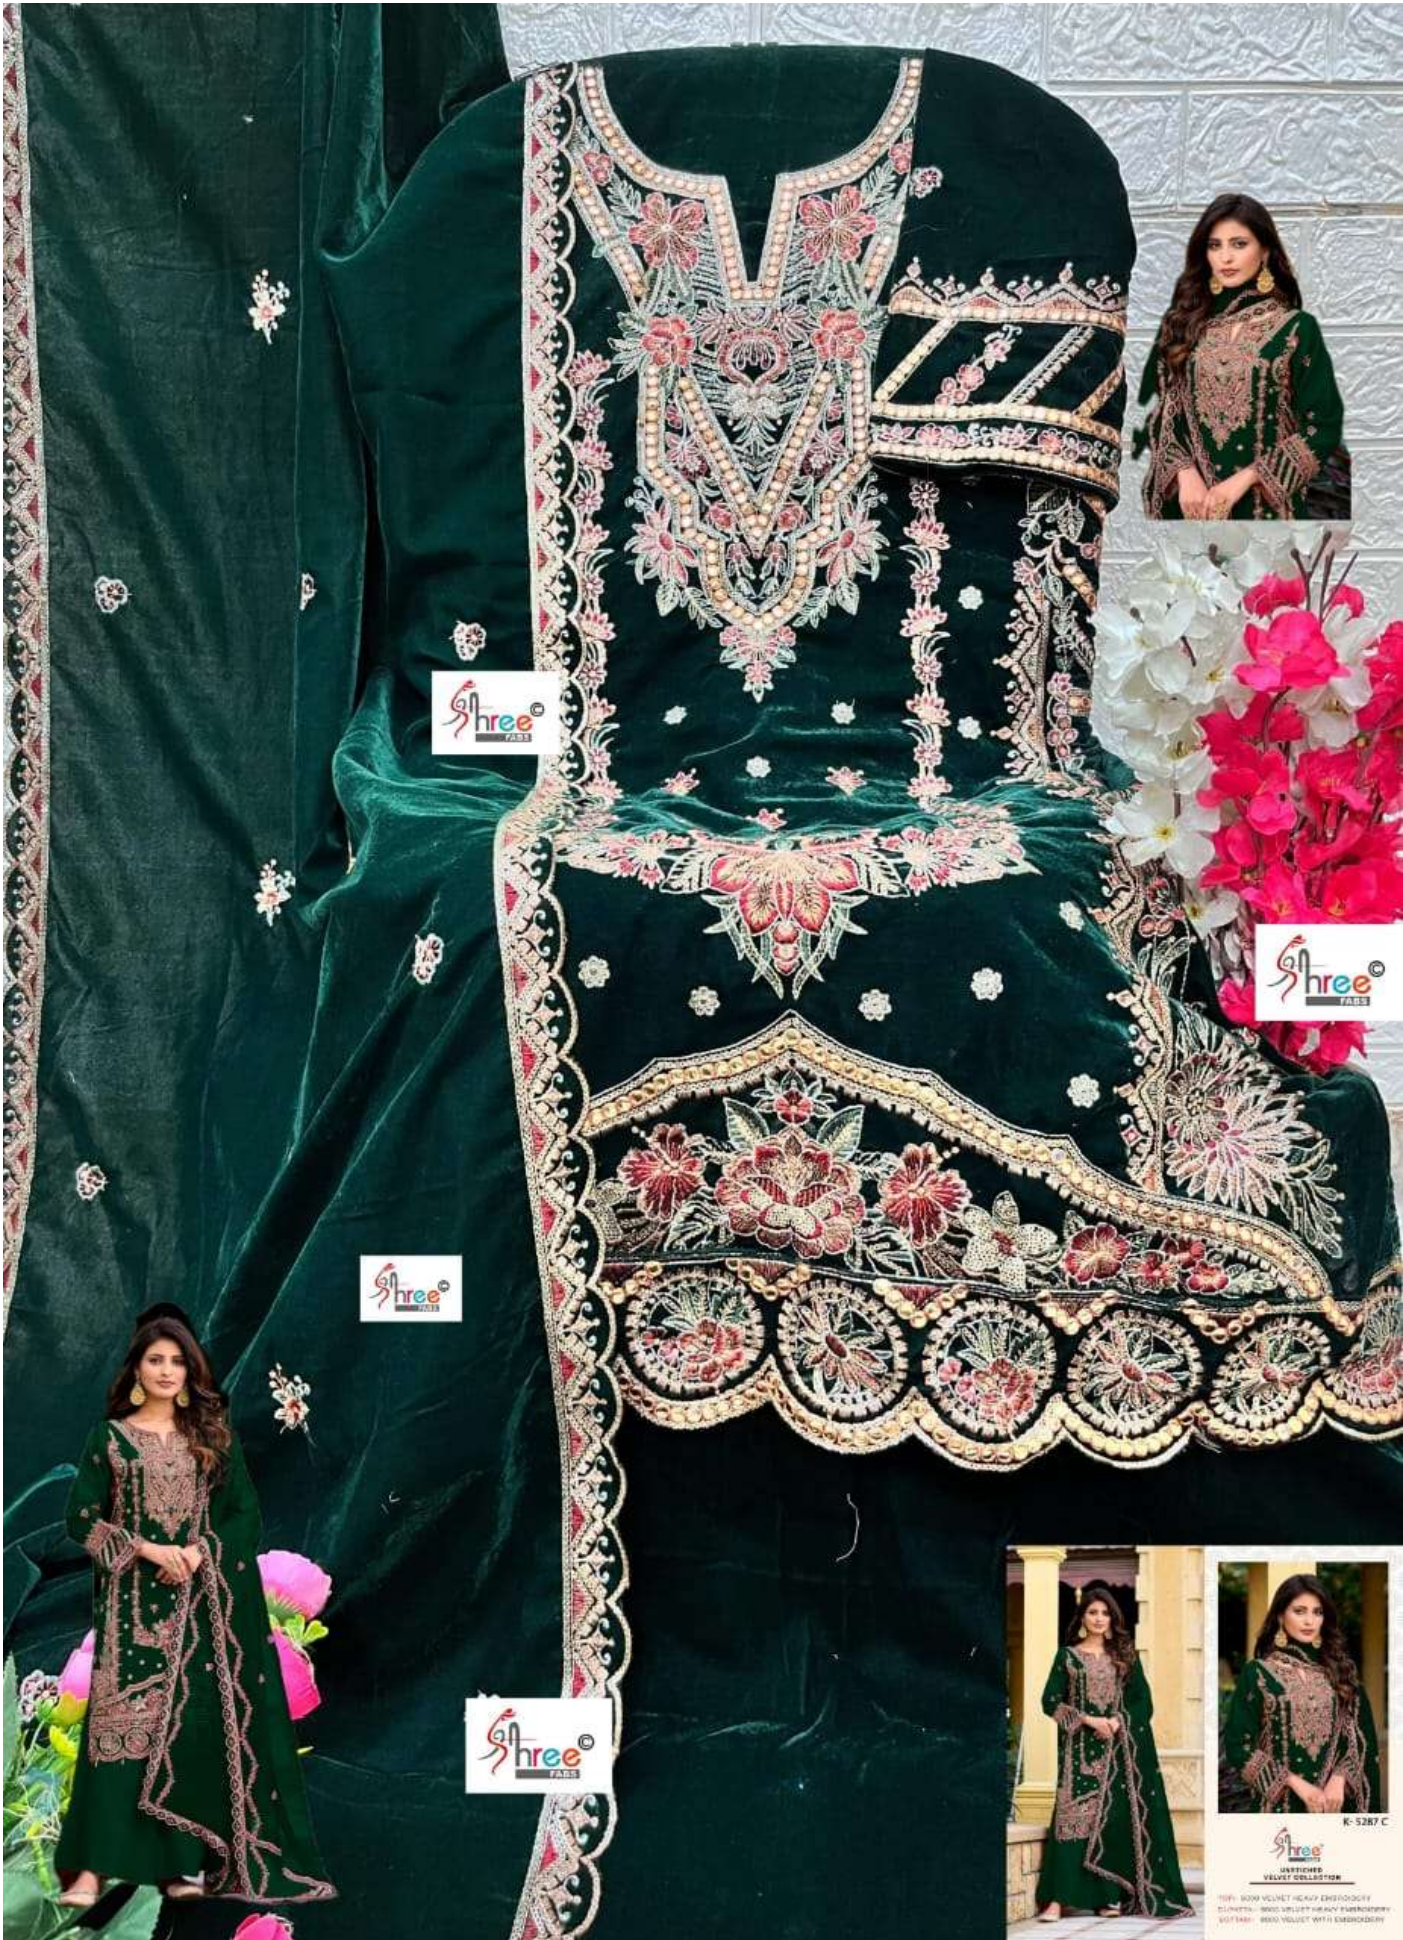

Shree
FABRI

Shree
FABRI

Shree
FABRI

Shree
FABRI