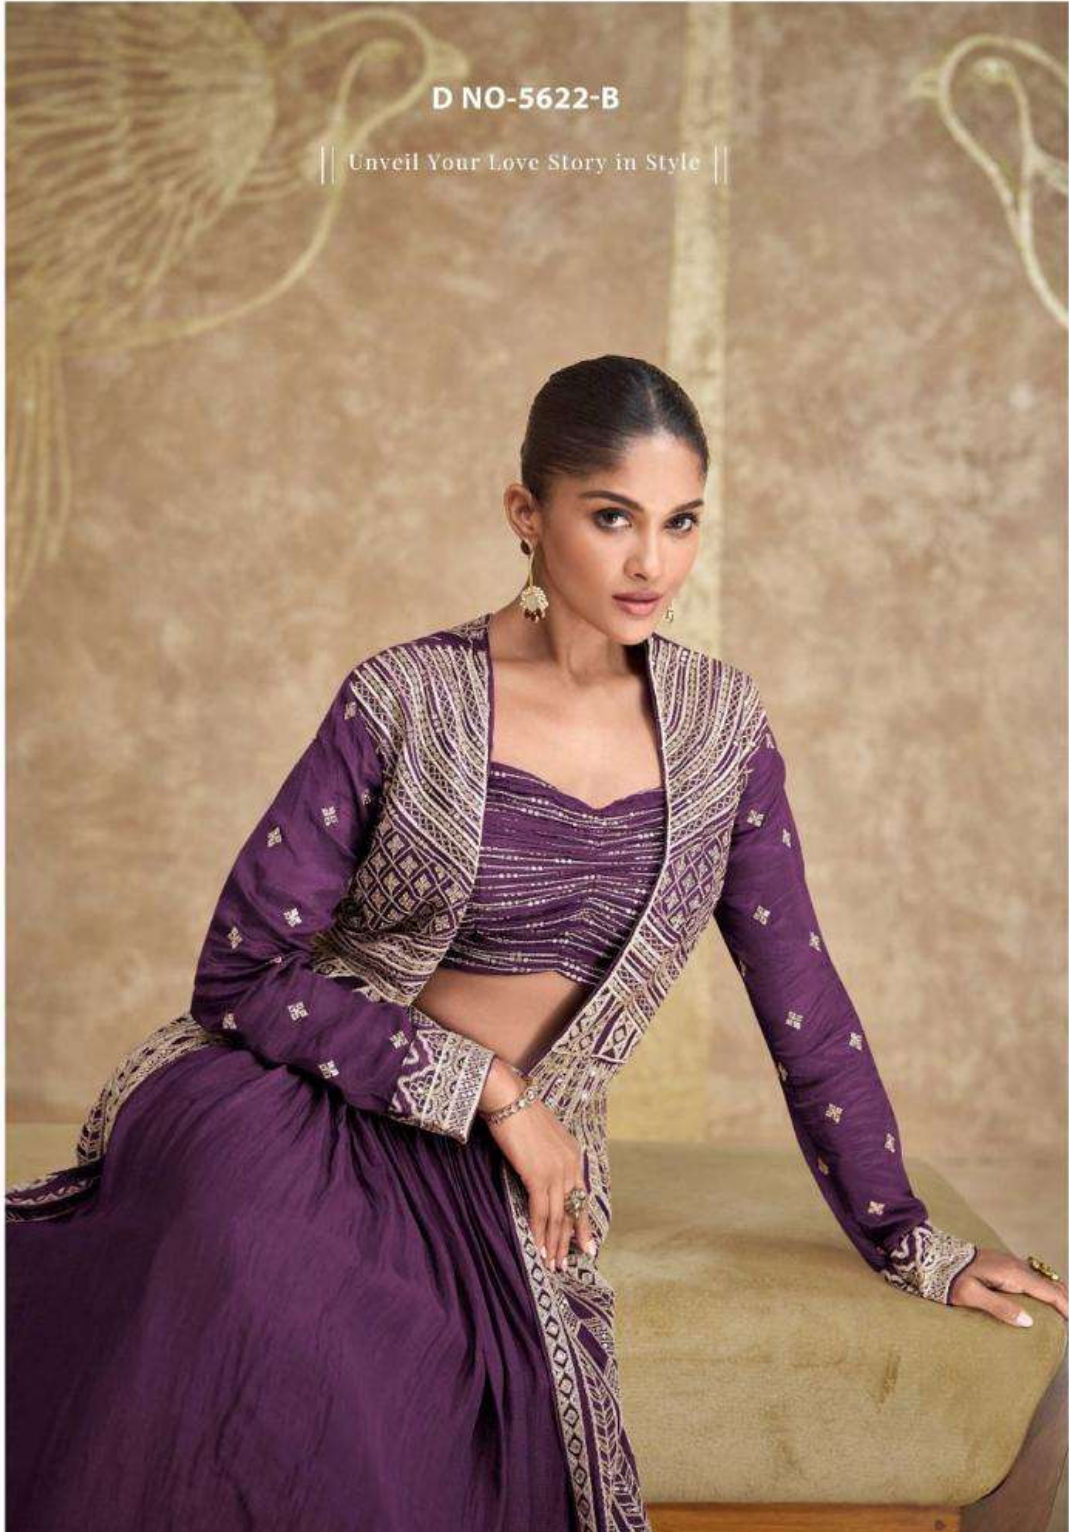

SAYURI®
Designer

TYOHAAR
GOLD

D No-5622-A

D No-5622-B

D No-5622-C

D No-5622-D

D No-5622-E

SAYURI[®]
— Designer

**TYOHAAR
GOLD**

|| Elegance Woven into Every Moment ||

D NO-5622

|| Elegance Woven into Every Moment ||

D NO-5622

SAYURI[®]
Designer

D NO-5622-B

|| Unveil Your Love Story in Style ||