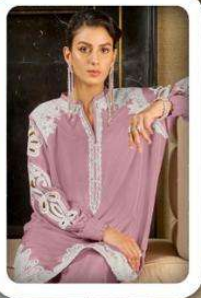

Luxuria
Trendz

#1420

Luxuria
Trendz
#1420

Luxuria
Trendz

#1420

A woman is standing in a room, wearing a light blue, long-sleeved dress with intricate white lace detailing on the shoulders, sleeves, and hem. She is also wearing matching light blue trousers with lace trim at the ankles. Her accessories include long, dangling earrings, a bracelet, and a ring. She is wearing silver high-heeled sandals. The background features a large abstract painting in a gold frame, a gold chair, and a white ceramic vase on a gold stand. The overall setting is elegant and sophisticated.