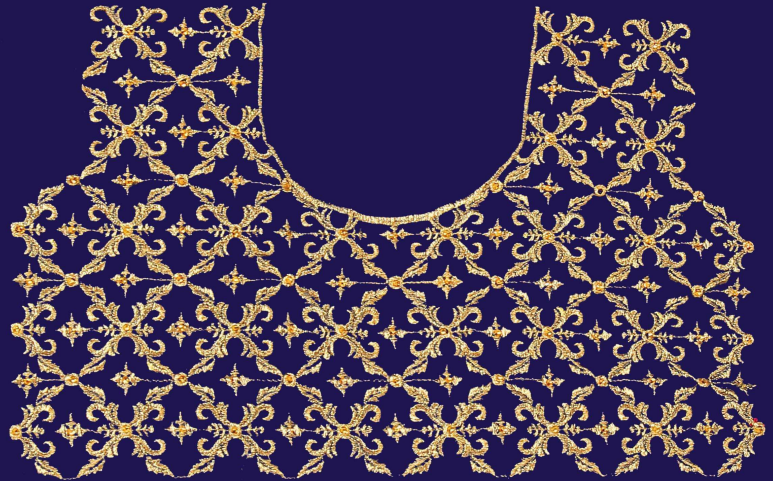

D.NO.-2537

D.NO.-2531

D.NO.-2536

D.NO.-2534

D.NO.-2532

D.NO.-2531

D.NO.-2537

D.NO.-2534

D.NO.-2533

D.NO.-2535

D.NO.-2533

D.NO.-2532

D.NO.-2535

D.NO.-2536

D.NO.-2537

DISNEY

S. No.	Design No.	Catalog Name	Product Description	Saree Fabric	Blouse Fabric	Rate
1	2531	DISNEY	HEAVY JARI EMBROIDERY WORK WITH HEAVY STONE WORK BLOUSE	VICHITRA BLOMING SILK	VICHITRA BLOMING SILK	2395
2	2532	DISNEY	HEAVY JARI EMBROIDERY WORK WITH HEAVY STONE WORK BLOUSE	VICHITRA BLOMING SILK	VICHITRA BLOMING SILK	2395
3	2533	DISNEY	HEAVY JARI EMBROIDERY WORK WITH HEAVY STONE WORK BLOUSE	VICHITRA BLOMING SILK	VICHITRA BLOMING SILK	2395
4	2534	DISNEY	HEAVY JARI EMBROIDERY WORK WITH HEAVY STONE WORK BLOUSE	VICHITRA BLOMING SILK	VICHITRA BLOMING SILK	2395
5	2535	DISNEY	HEAVY JARI EMBROIDERY WORK WITH HEAVY STONE WORK BLOUSE	VICHITRA BLOMING SILK	VICHITRA BLOMING SILK	2395
6	2536	DISNEY	HEAVY JARI EMBROIDERY WORK WITH HEAVY STONE WORK BLOUSE	VICHITRA BLOMING SILK	VICHITRA BLOMING SILK	2395
7	2537	DISNEY	HEAVY JARI EMBROIDERY WORK WITH HEAVY STONE WORK BLOUSE	VICHITRA BLOMING SILK	VICHITRA BLOMING SILK	2395
			5% GST (Goods and Services Tax) is Compulsory Apply On All Rate.			