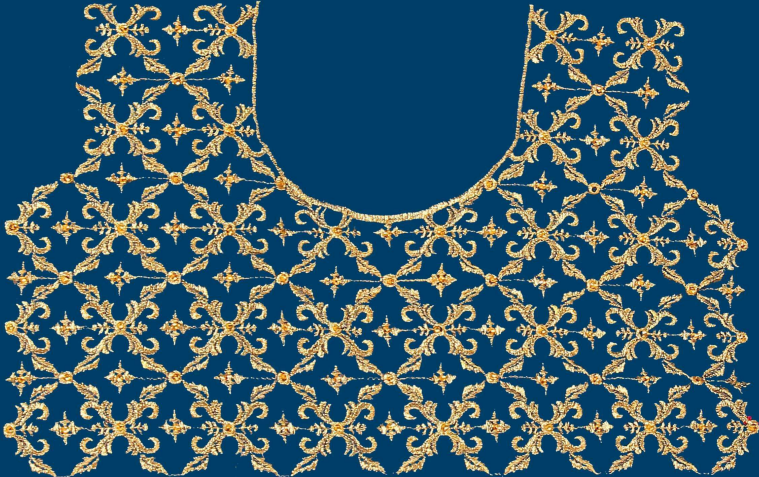

D.NO.-2537

D.NO.-2531

D.NO.-2536

D.NO.-2534

D.NO.-2532

D.NO.-2531

D.NO.-2537

D.NO.-2534

D.NO.-2533

D.NO.-2535

D.NO.-2533

D.NO.-2532

D.NO.-2535

D.NO.-2536

D.NO.-2537

DISNEY

S. No.	Design No.	Catalog Name	Product Description	Saree Fabric	Blouse Fabric	Rate
1	2531	DISNEY	HEAVY JARI EMBROIDERY WORK WITH HEAVY STONE WORK BLOUSE	VICHITRA BLOMING SILK	VICHITRA BLOMING SILK	2395
2	2532	DISNEY	HEAVY JARI EMBROIDERY WORK WITH HEAVY STONE WORK BLOUSE	VICHITRA BLOMING SILK	VICHITRA BLOMING SILK	2395
3	2533	DISNEY	HEAVY JARI EMBROIDERY WORK WITH HEAVY STONE WORK BLOUSE	VICHITRA BLOMING SILK	VICHITRA BLOMING SILK	2395
4	2534	DISNEY	HEAVY JARI EMBROIDERY WORK WITH HEAVY STONE WORK BLOUSE	VICHITRA BLOMING SILK	VICHITRA BLOMING SILK	2395
5	2535	DISNEY	HEAVY JARI EMBROIDERY WORK WITH HEAVY STONE WORK BLOUSE	VICHITRA BLOMING SILK	VICHITRA BLOMING SILK	2395
6	2536	DISNEY	HEAVY JARI EMBROIDERY WORK WITH HEAVY STONE WORK BLOUSE	VICHITRA BLOMING SILK	VICHITRA BLOMING SILK	2395
7	2537	DISNEY	HEAVY JARI EMBROIDERY WORK WITH HEAVY STONE WORK BLOUSE	VICHITRA BLOMING SILK	VICHITRA BLOMING SILK	2395
			5% GST (Goods and Services Tax) is Compulsory Apply On All Rate.			