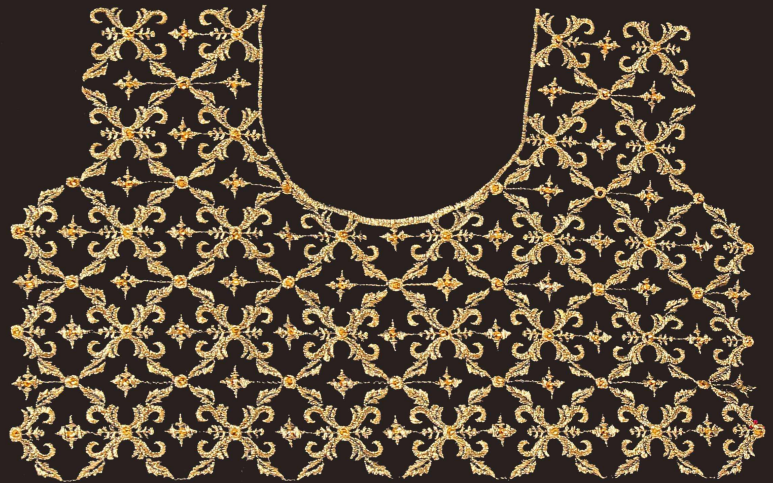

D.NO.-2537

D.NO.-2531

D.NO.-2536

D.NO.-2534

D.NO.-2532

D.NO.-2531

D.NO.-2537

D.NO.-2534

D.NO.-2533

D.NO.-2535

D.NO.-2533

D.NO.-2532

D.NO.-2535

D.NO.-2536

D.NO.-2537

DISNEY

S. No.	Design No.	Catalog Name	Product Description	Saree Fabric	Blouse Fabric	Rate
1	2531	DISNEY	HEAVY JARI EMBROIDERY WORK WITH HEAVY STONE WORK BLOUSE	VICHITRA BLOMING SILK	VICHITRA BLOMING SILK	2395
2	2532	DISNEY	HEAVY JARI EMBROIDERY WORK WITH HEAVY STONE WORK BLOUSE	VICHITRA BLOMING SILK	VICHITRA BLOMING SILK	2395
3	2533	DISNEY	HEAVY JARI EMBROIDERY WORK WITH HEAVY STONE WORK BLOUSE	VICHITRA BLOMING SILK	VICHITRA BLOMING SILK	2395
4	2534	DISNEY	HEAVY JARI EMBROIDERY WORK WITH HEAVY STONE WORK BLOUSE	VICHITRA BLOMING SILK	VICHITRA BLOMING SILK	2395
5	2535	DISNEY	HEAVY JARI EMBROIDERY WORK WITH HEAVY STONE WORK BLOUSE	VICHITRA BLOMING SILK	VICHITRA BLOMING SILK	2395
6	2536	DISNEY	HEAVY JARI EMBROIDERY WORK WITH HEAVY STONE WORK BLOUSE	VICHITRA BLOMING SILK	VICHITRA BLOMING SILK	2395
7	2537	DISNEY	HEAVY JARI EMBROIDERY WORK WITH HEAVY STONE WORK BLOUSE	VICHITRA BLOMING SILK	VICHITRA BLOMING SILK	2395
			5% GST (Goods and Services Tax) is Compulsory Apply On All Rate.			