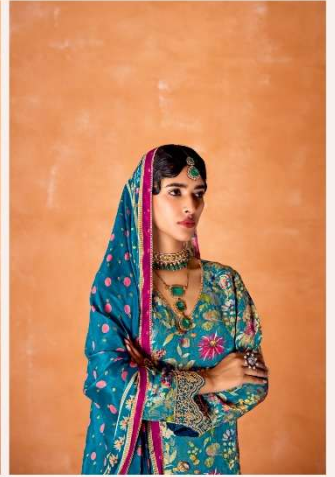

COLLECTION AVAILABLE

Kabool

Heer

BY KIMORA

Kabool

Heer
BY KIMORA

Heer
BY KIMORA

9532

HEER
BY KIMORA

9531

9532

9533

9534

9535

9536

Kabool

Kabool

TOP

PURE KANJIVARAM WEAVING WITH DIGITAL
PRINT AND EMBROIDERY BORDER ON HELINE
AND SLEEVES

DUPATTA

PURE CHINNON WITH WEAVING BUTTI,
DIGITAL PRINT AND FOUR SIDE BORDER

BOTTOM

PURE MUSLIN WITH EMBROIDERY

HEER

BY KIMORA

9531

HEER
BY KIMORA

9534

HEER
BY KIMORA

9531

Heer
BY KIMORA
9535