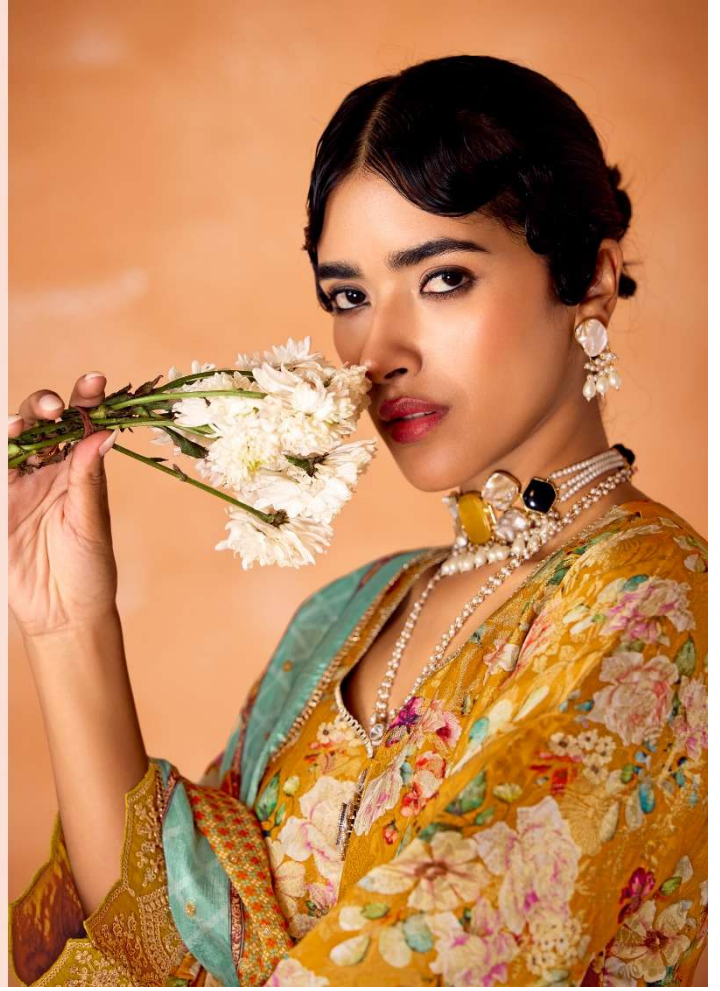

Kabool

TOP

PURE KANJIVARAM WEAVING WITH DIGITAL
PRINT AND EMBROIDERY BORDER ON HELINE
AND SLEEVES

DUPATTA

PURE CHINNON WITH WEAVING BUTTI,
DIGITAL PRINT AND FOUR SIDE BORDER

BOTTOM

PURE MUSLIN WITH EMBROIDERY

Heer
BY KIMORA