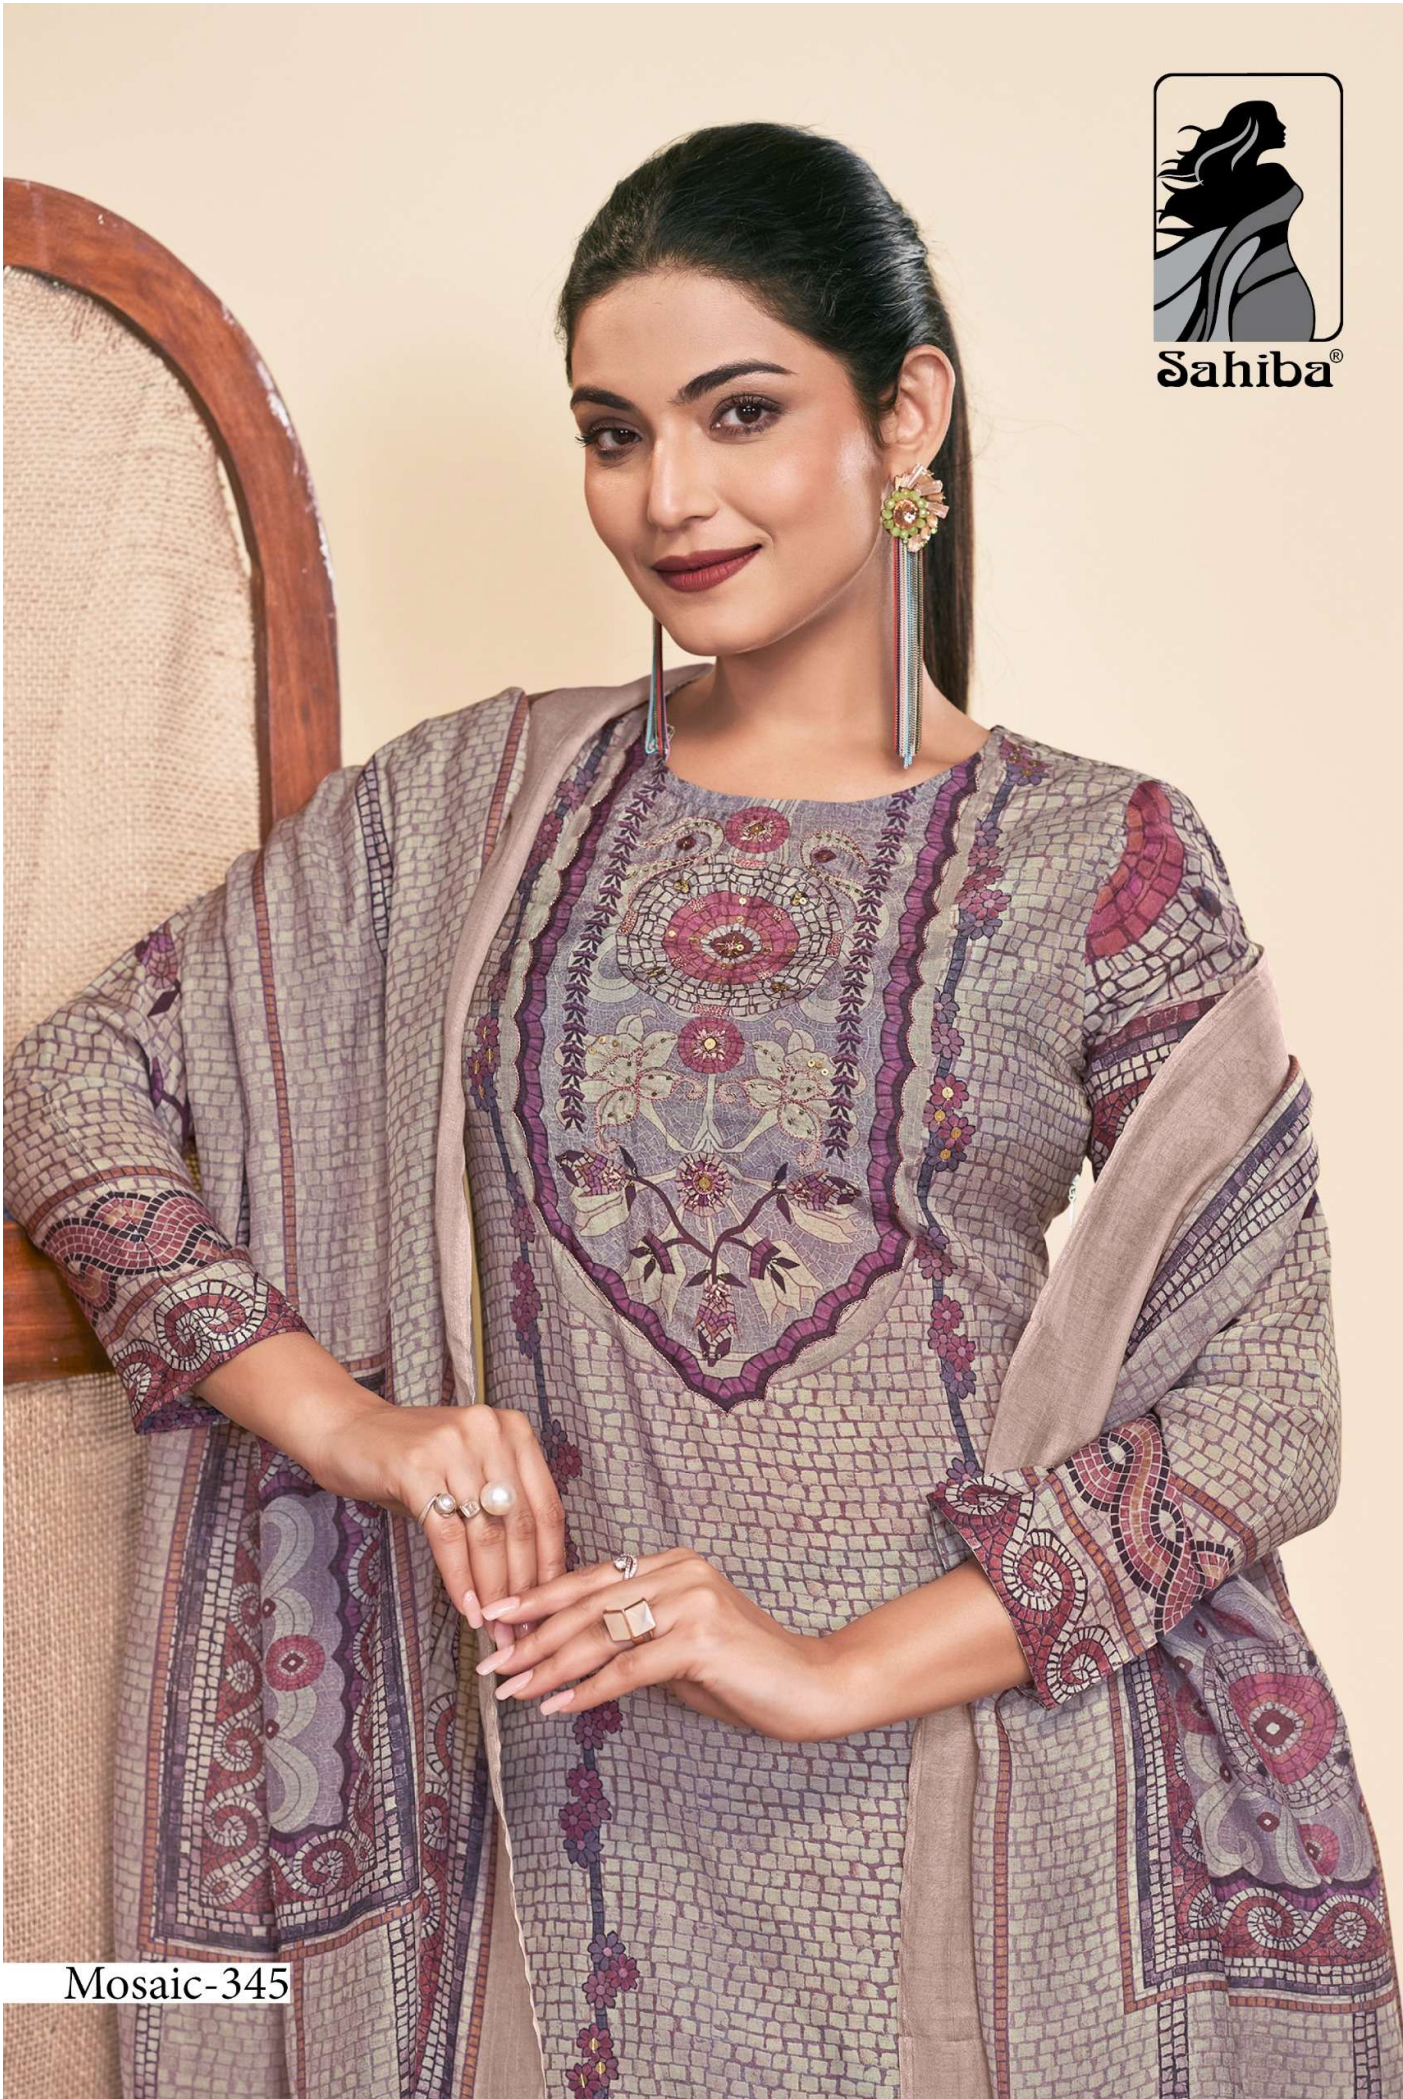

Mosaic-345