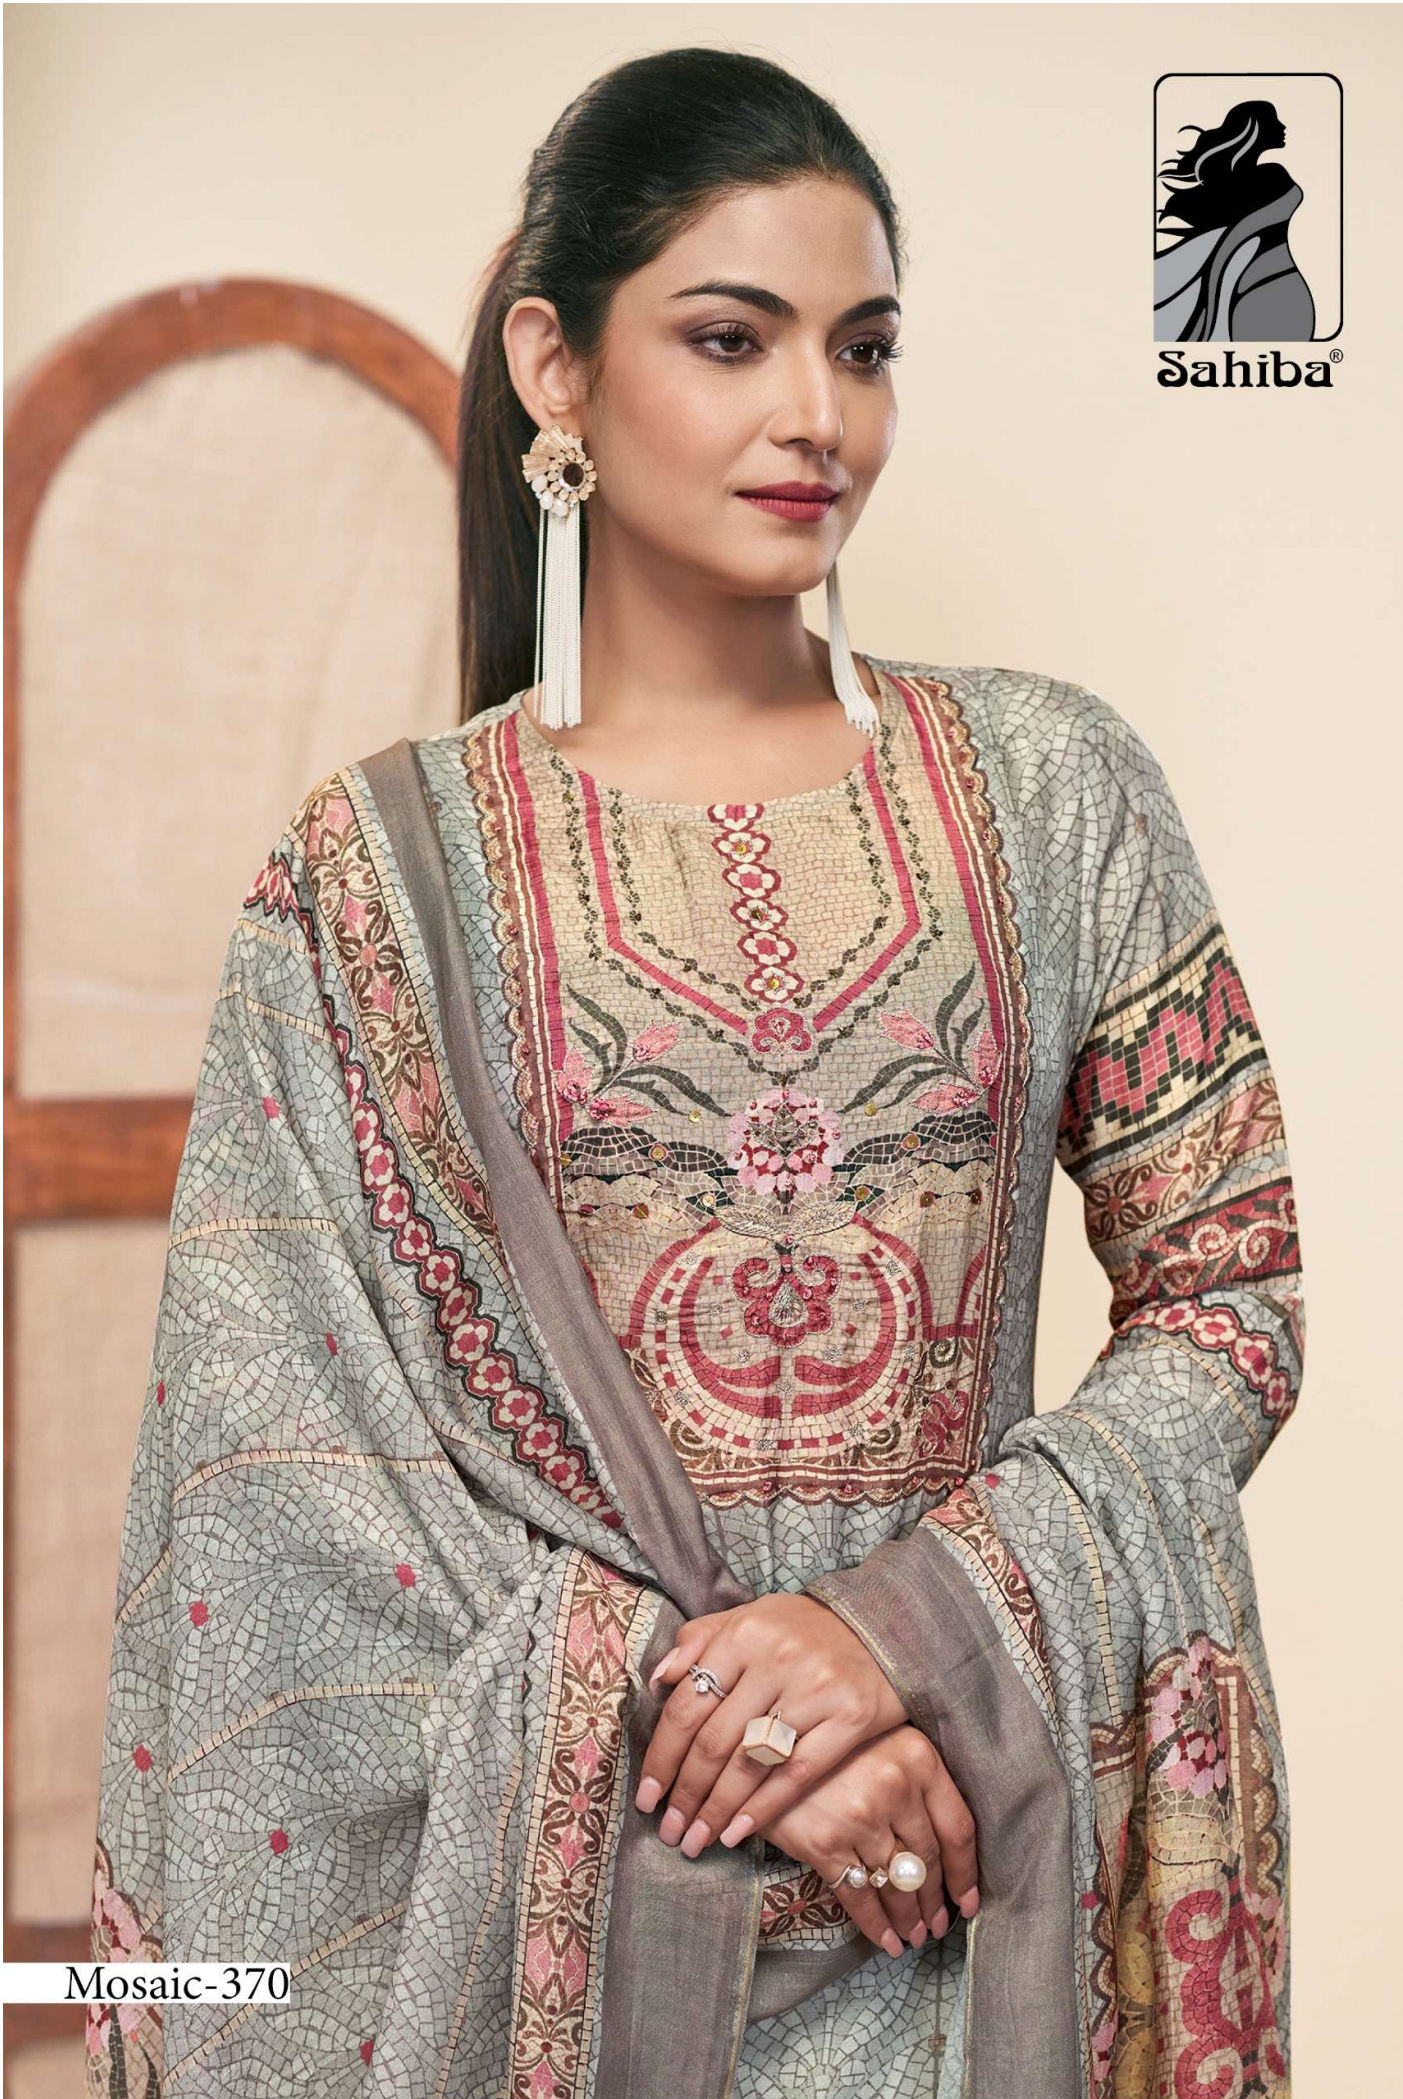

Mosaic-370