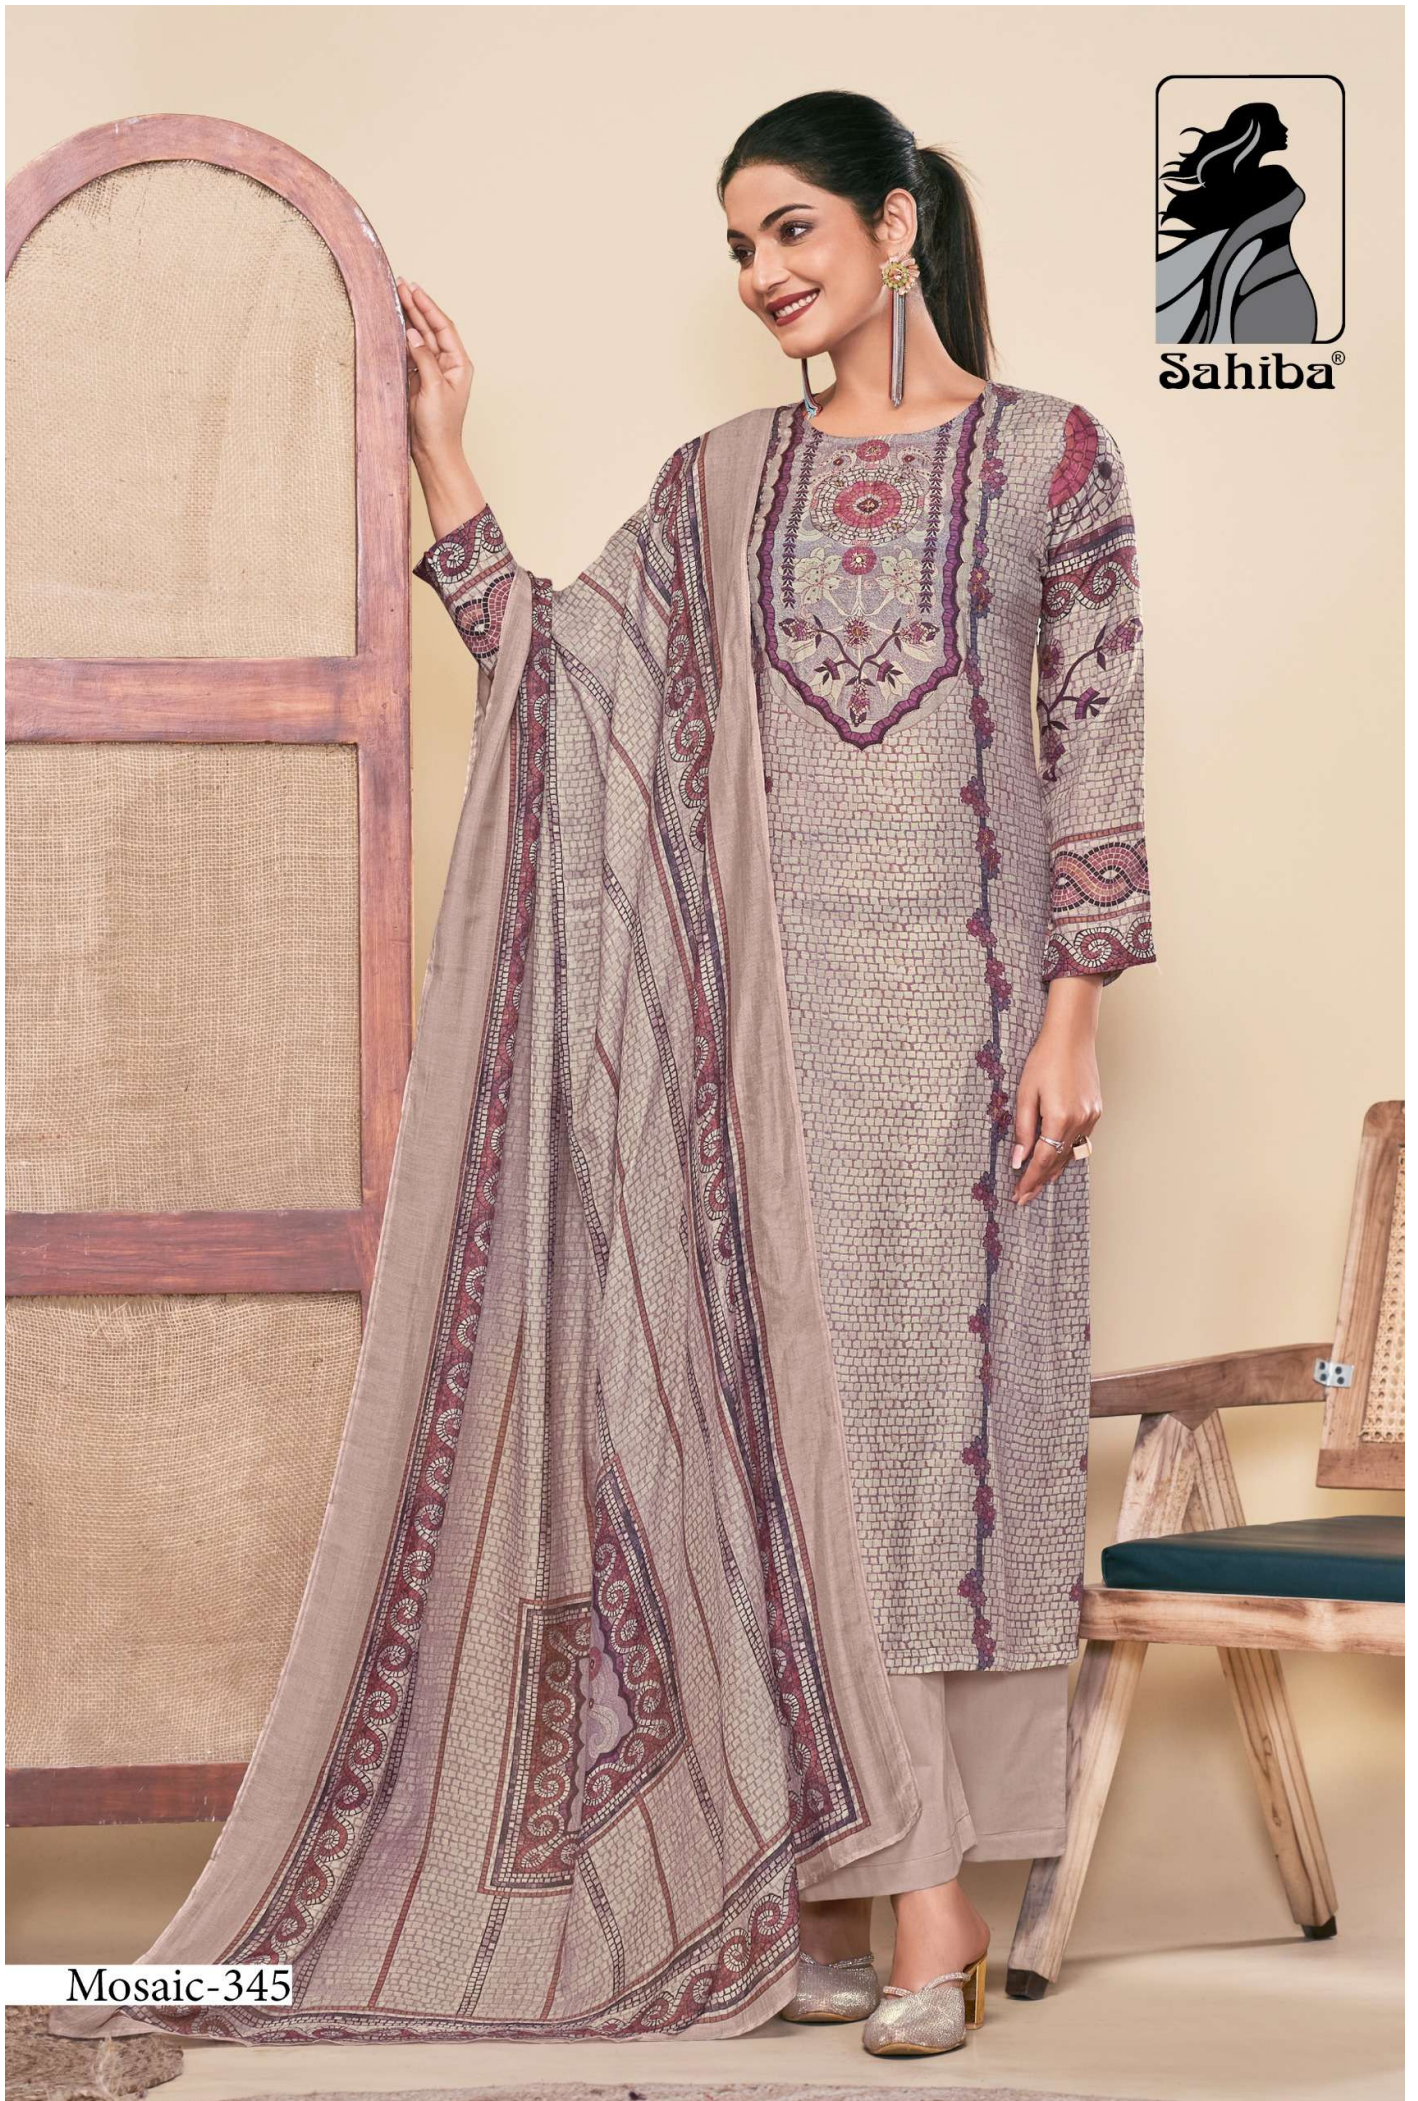

Sahiba®

Mosaic-345