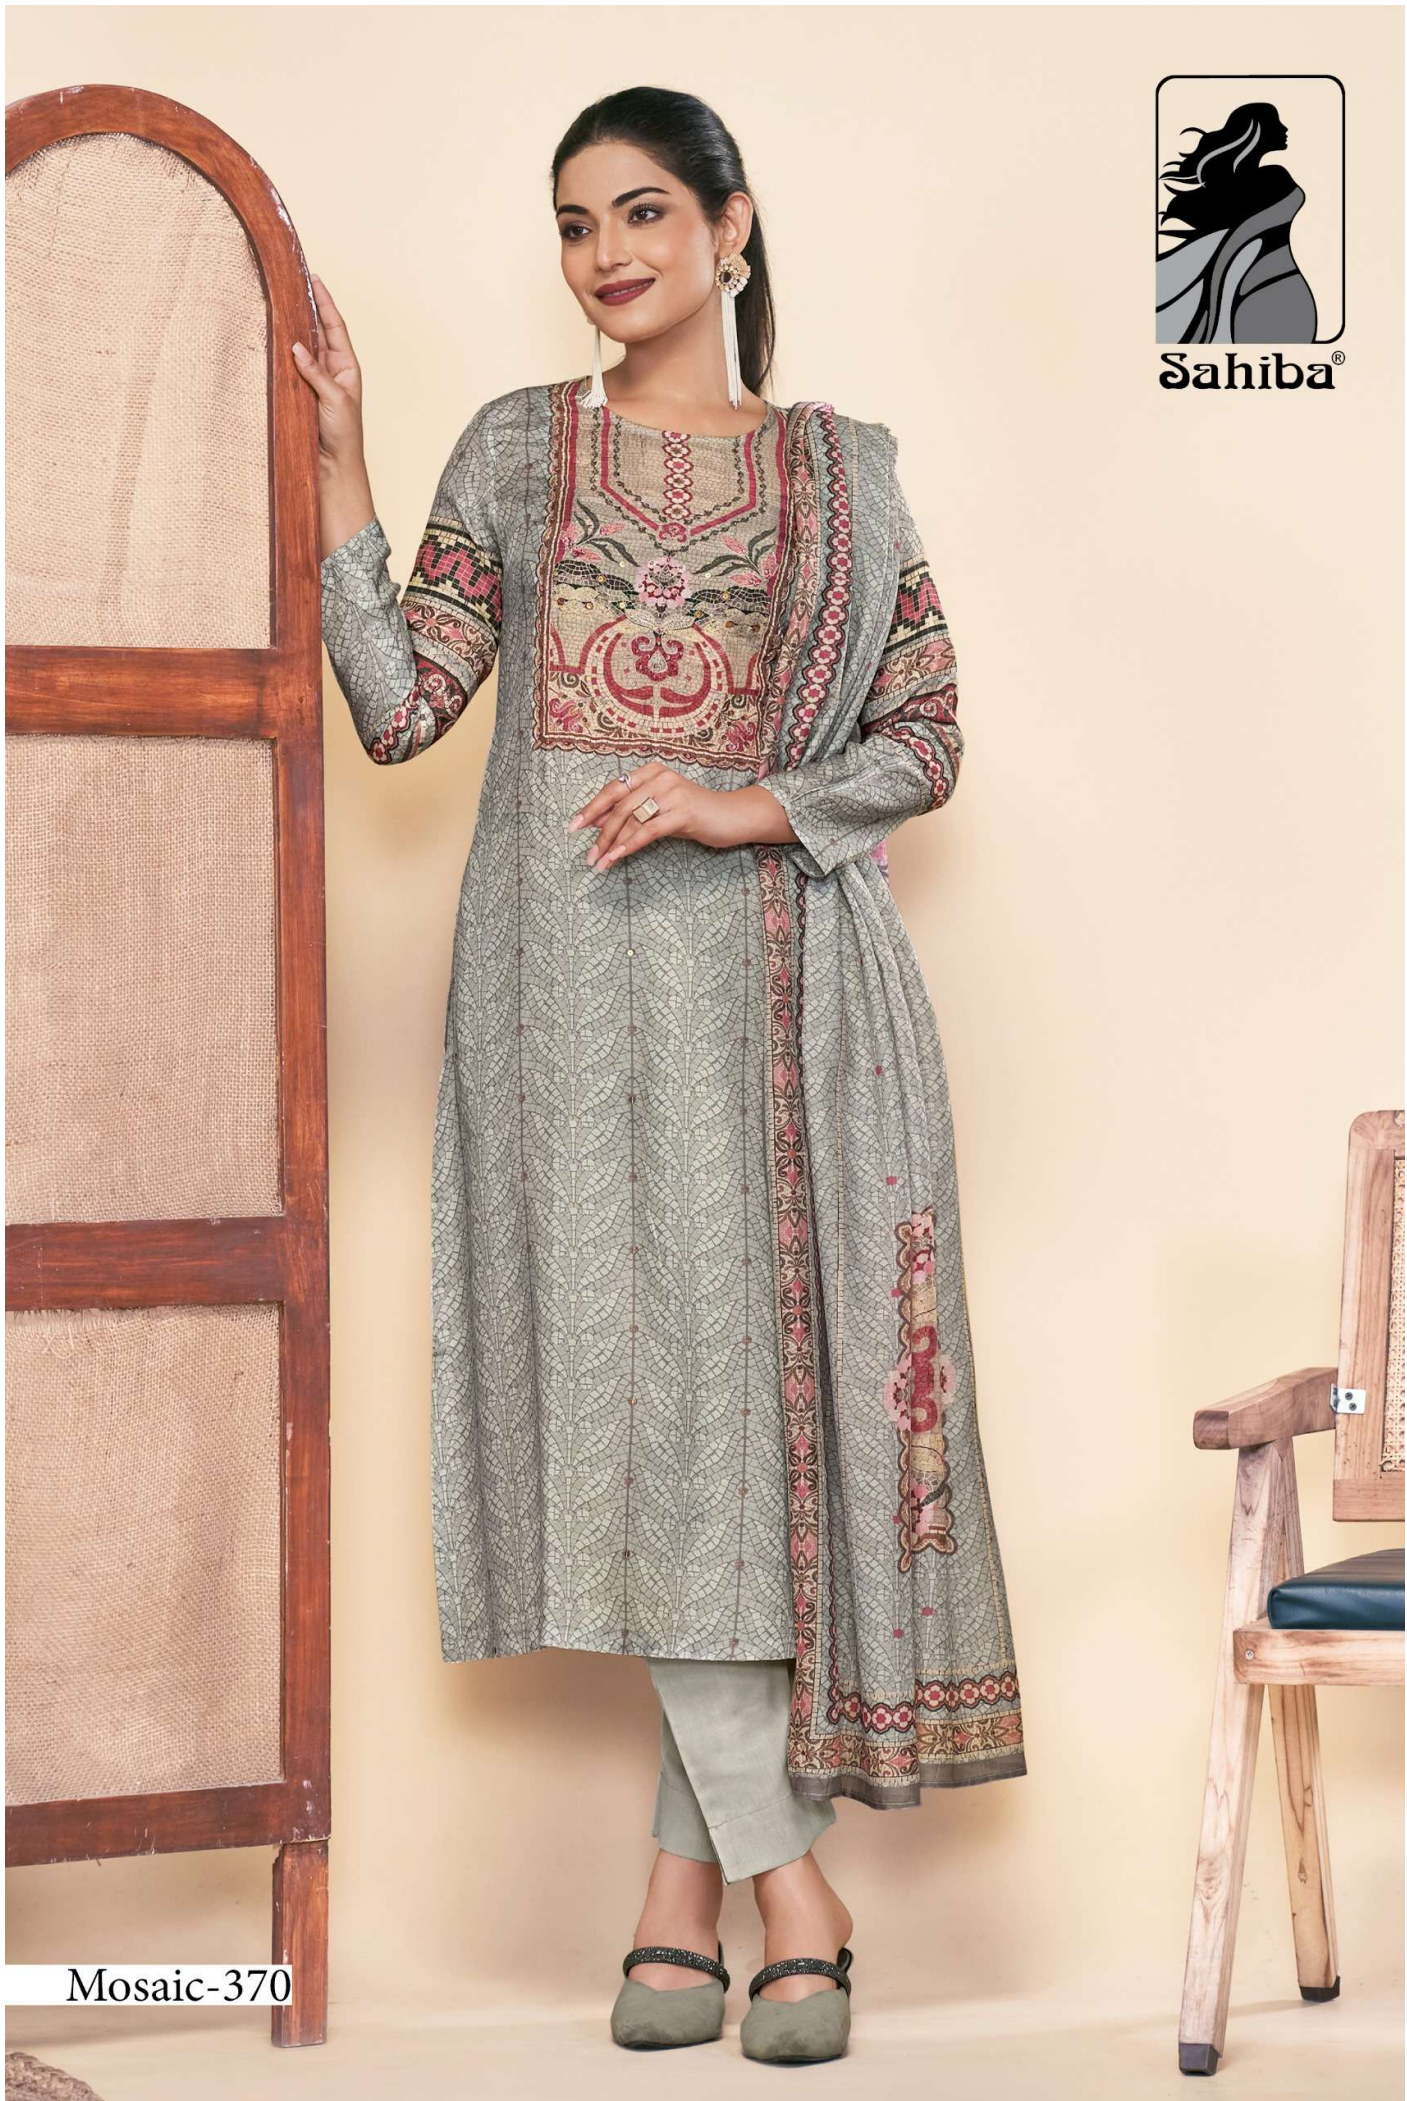

Mosaic-370