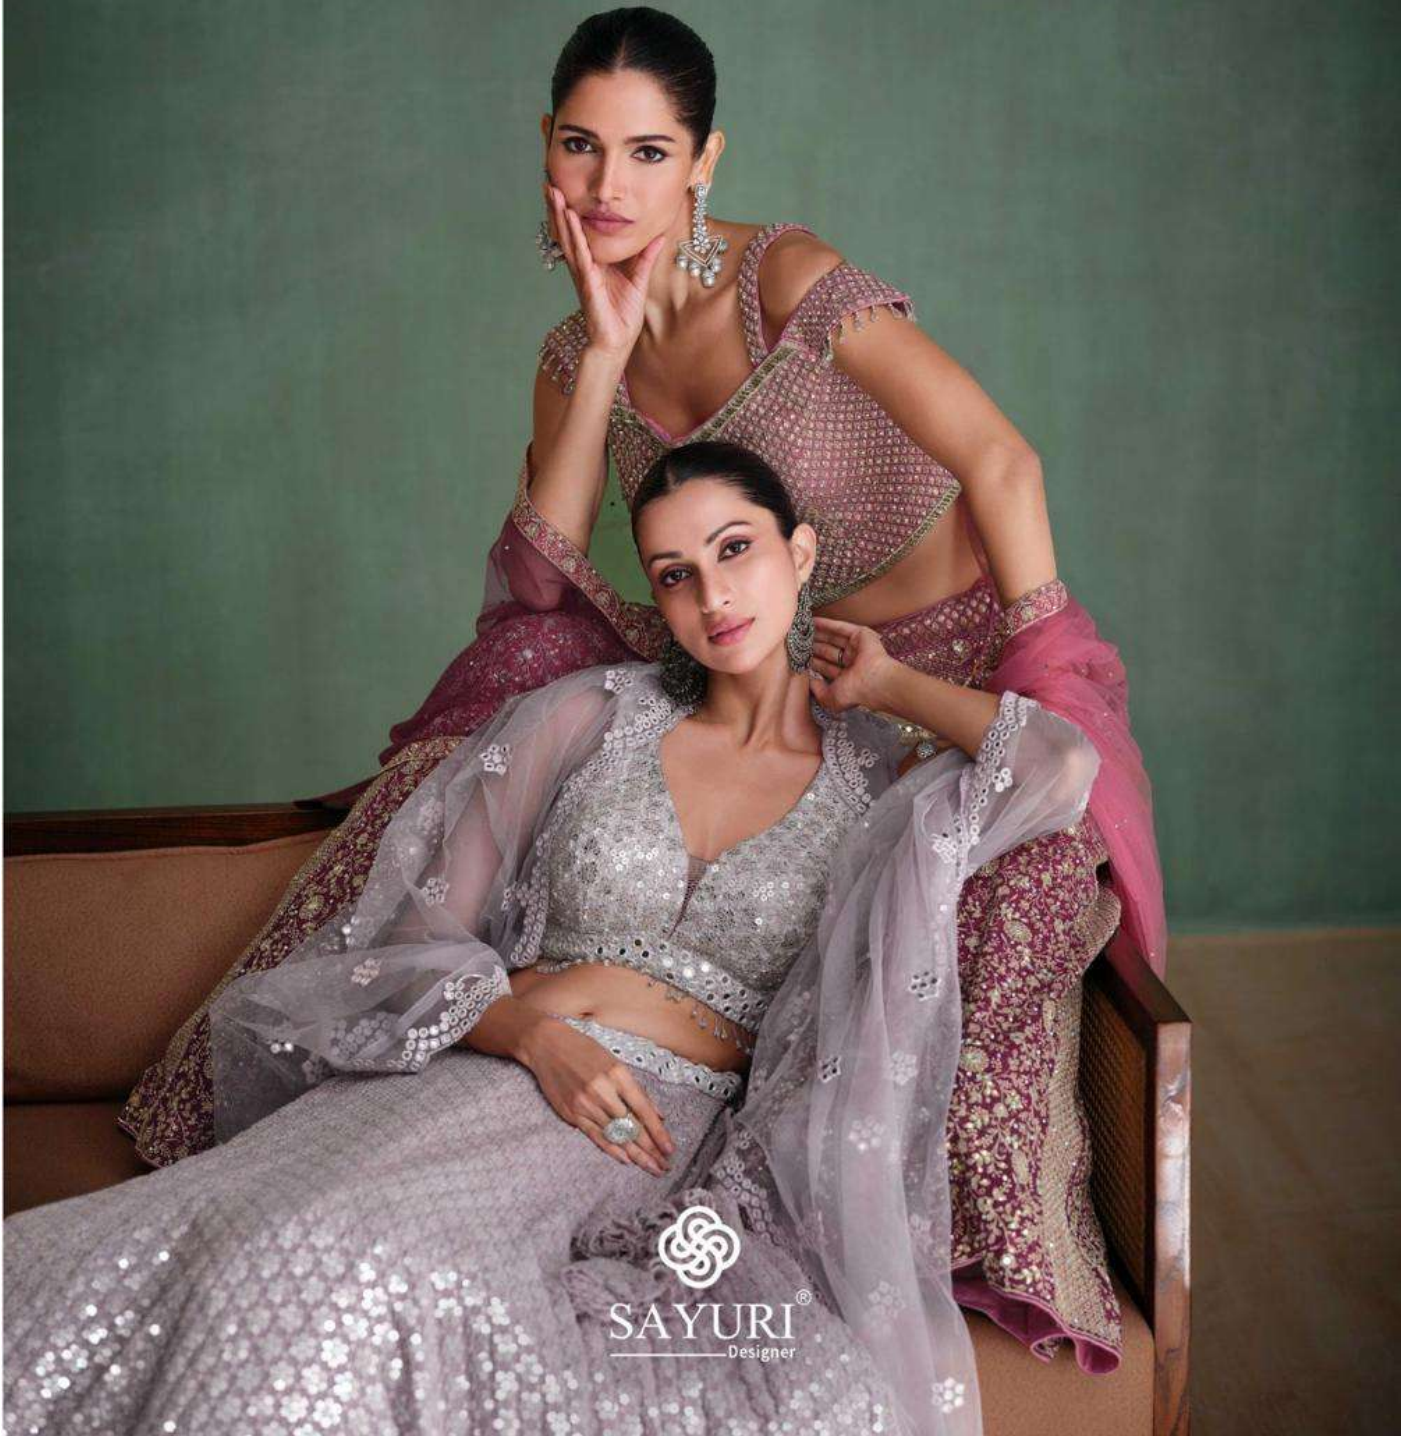

AMARPALI

5660

5661

5662

SAYURI[®]
Designer

AMARPALI

Extreme
Beauty of Delicacy

SAYURI[®]
Designer

D NO : 5662

SAYURI[®]
Designer

Get the
Retro Glam Look

D NO : 5661

AMARPALI

SAYURI®
Designer