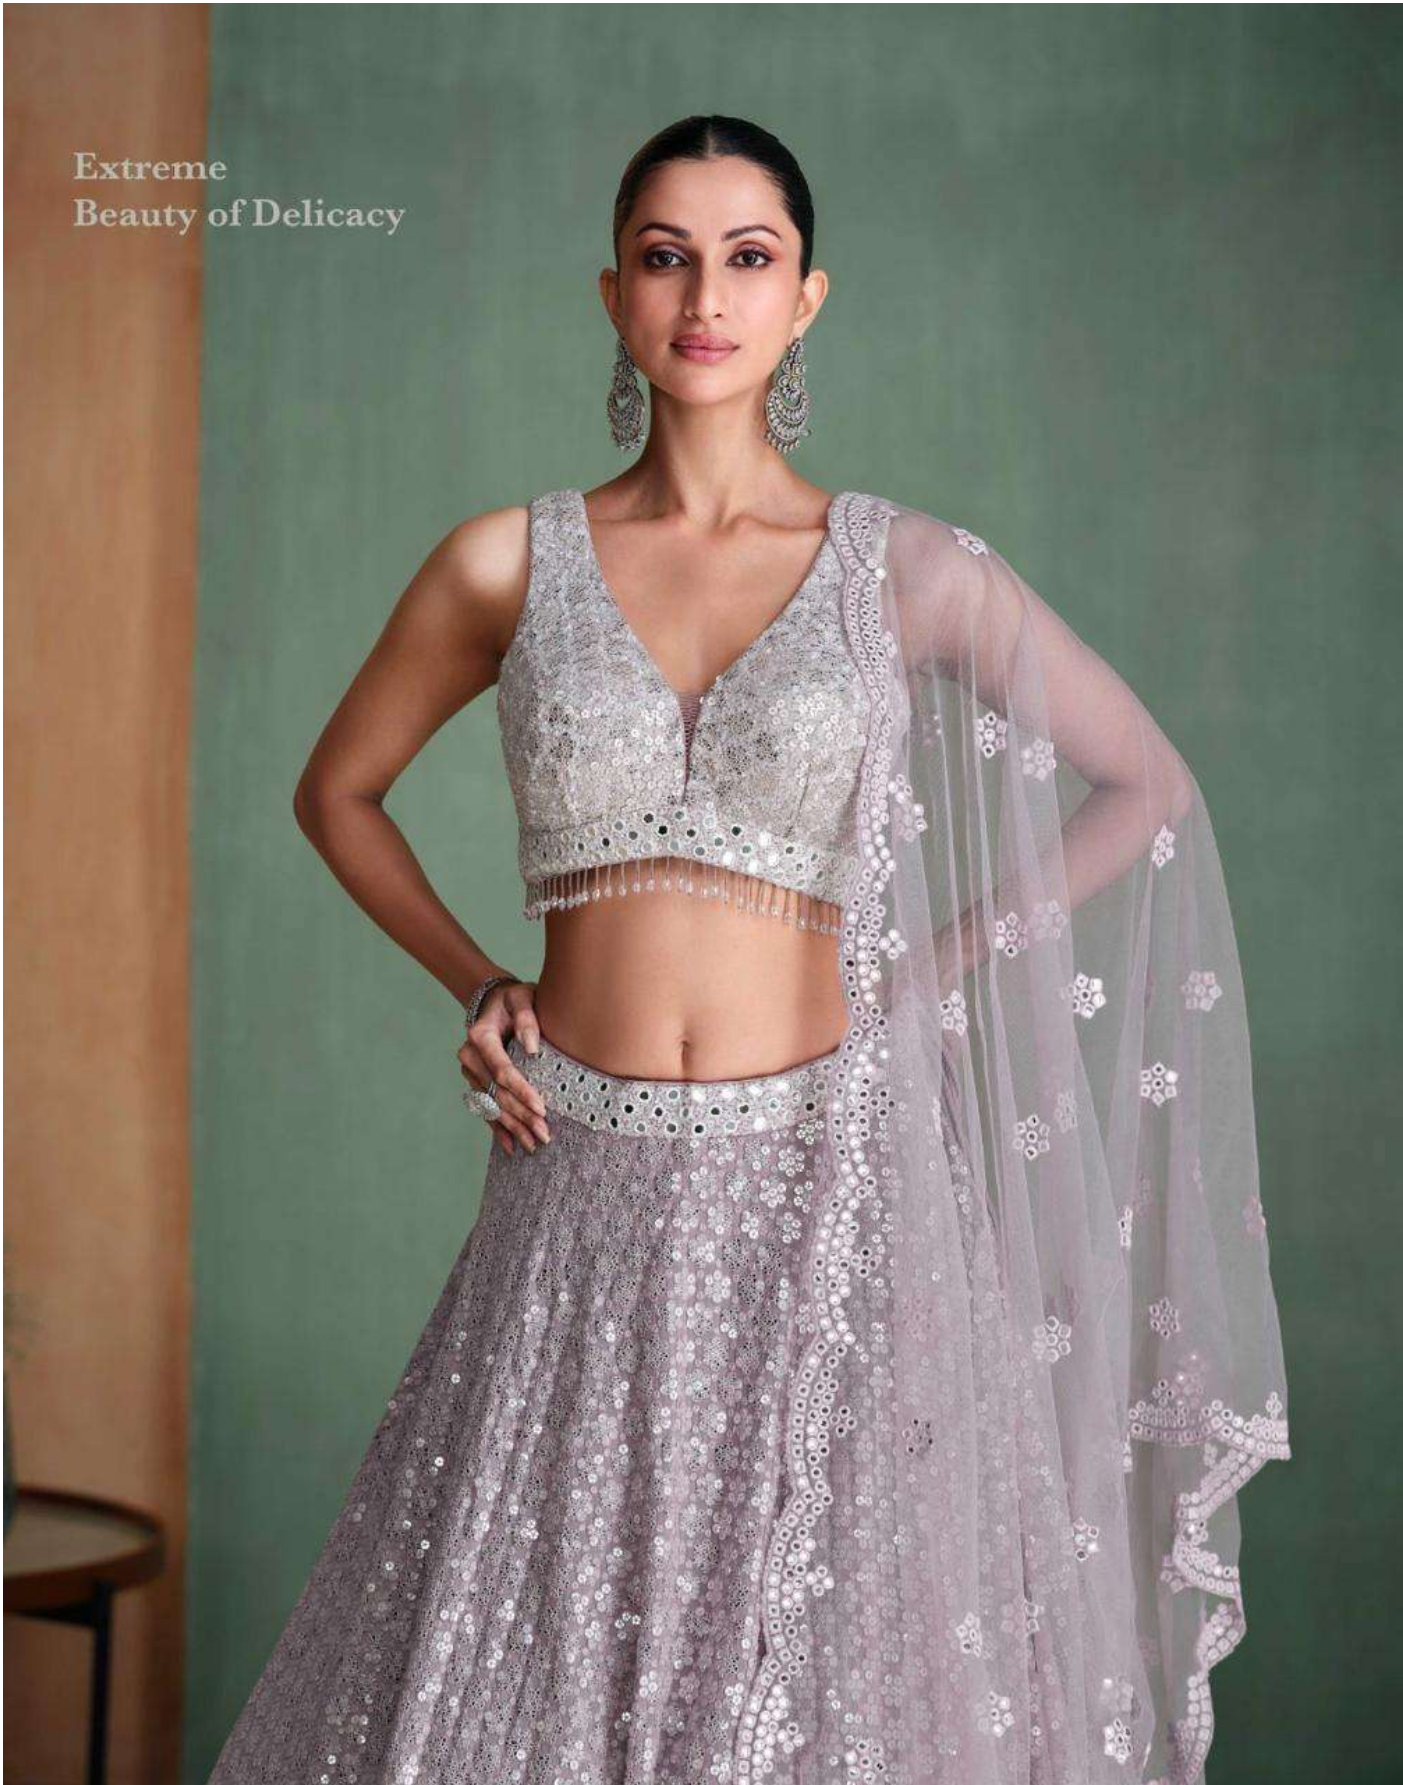

AMARPALI

5660

5661

5662

SAYURI[®]
Designer

AMARPALI

Extreme
Beauty of Delicacy

SAYURI[®]
Designer

D NO : 5662

SAYURI[®]
Designer

Get the
Retro Glam Look

D NO : 5661

AMARPALI

SAYURI®
Designer