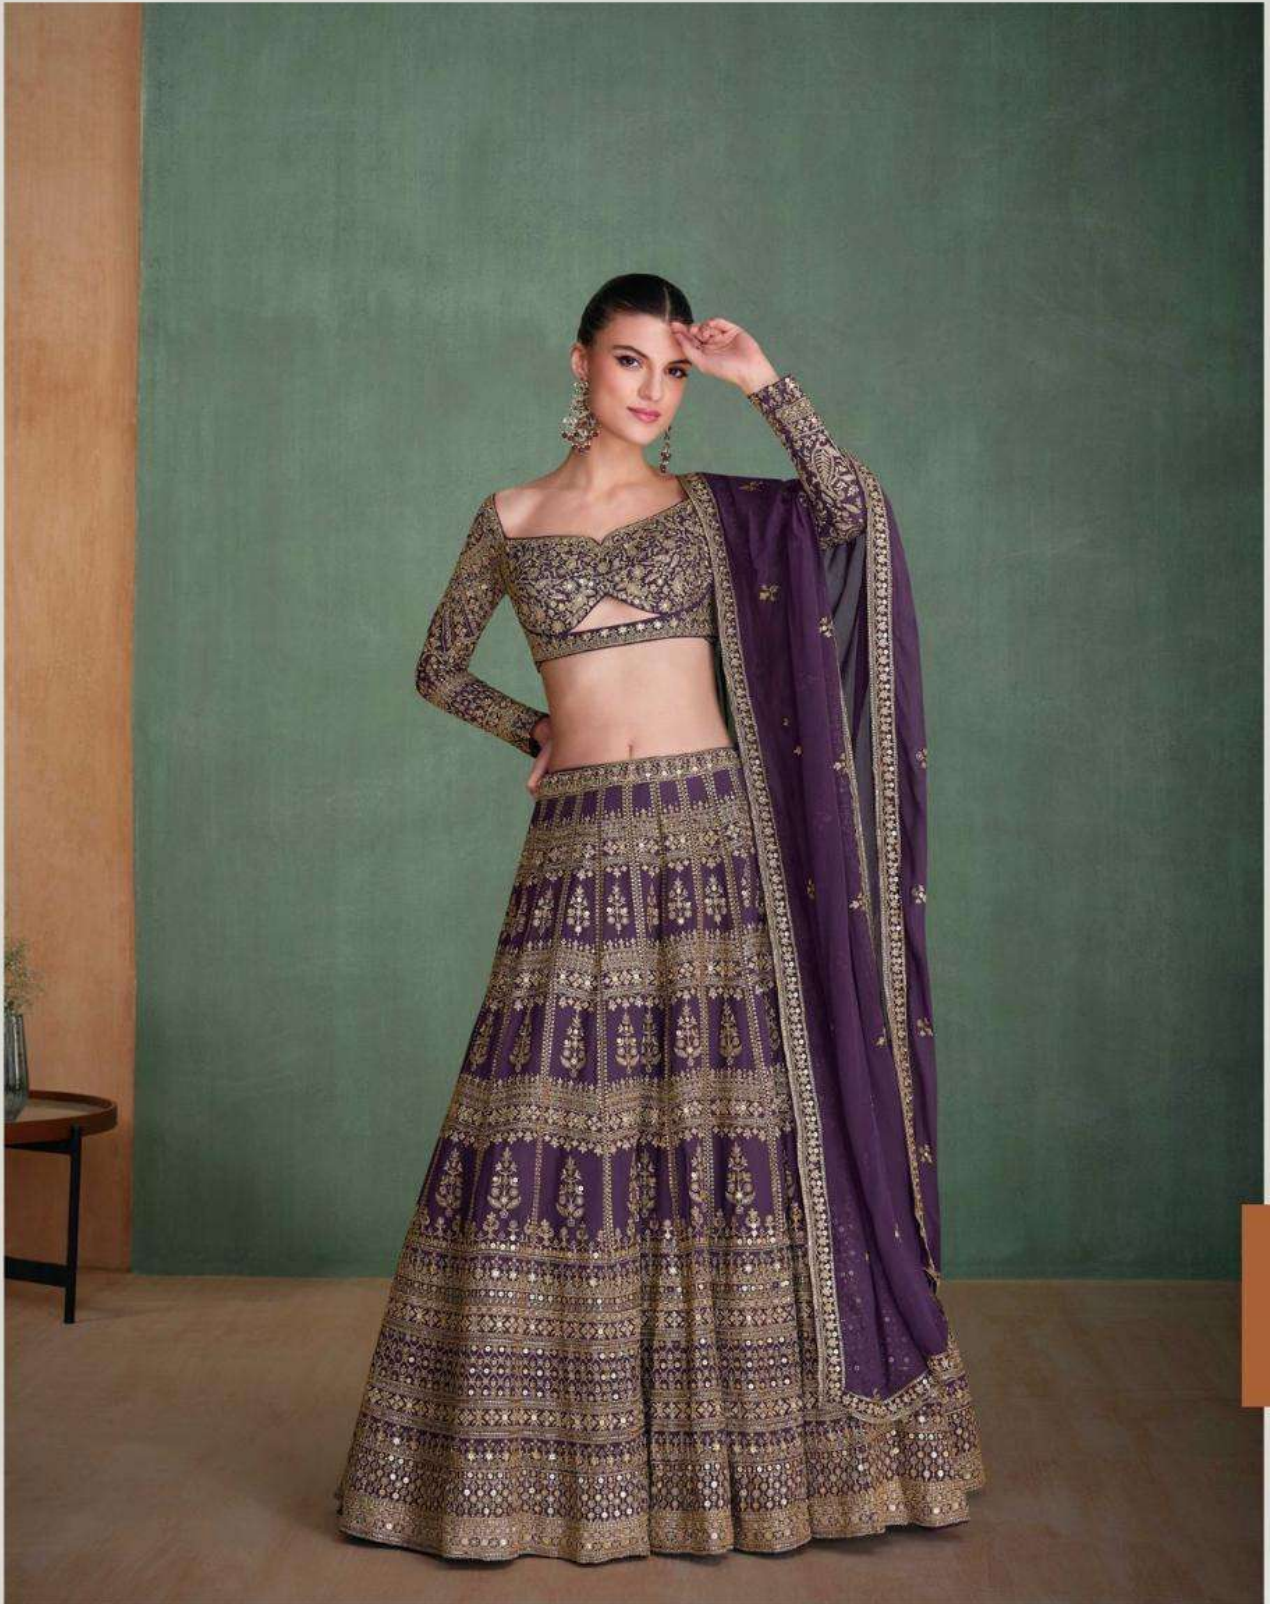

AMARPALI

5660

5661

5662

SAYURI[®]
Designer

AMARPALI

Extreme
Beauty of Delicacy

SAYURI[®]
Designer

D NO : 5662

SAYURI[®]
Designer

Get the
Retro Glam Look

D NO : 5661

AMARPALI

SAYURI®
Designer